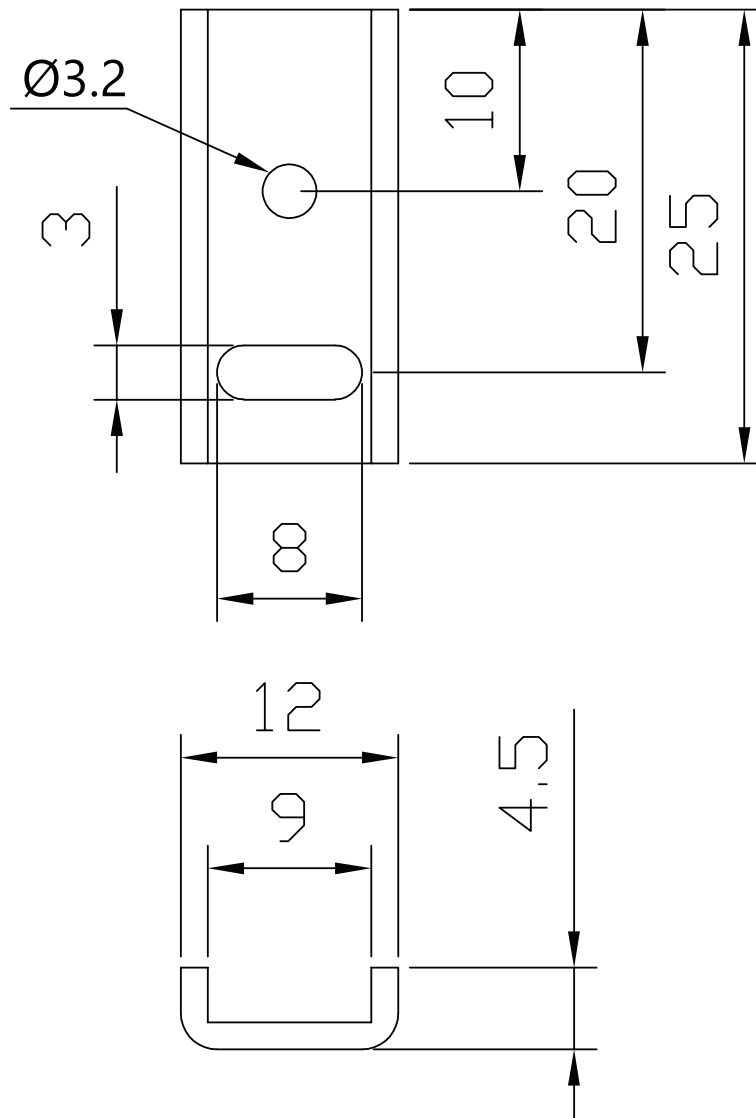

**MODEL:** HSE12-B20-NP | **DESCRIPTION:** HEAT SINK

**FEATURES**

- TO-220 or TO-218 package
- bolt on attachment
- aluminum alloy

**MODEL**

	thermal resistance <sup>1</sup>				power dissipation <sup>1</sup> @ 75°C ΔT, nat conv [W]
	@ 75°C ΔT, nat conv [°C/W]	@ 1 W, nat conv [°C/W]	@ 1 W, 200 LFM [°C/W]	@ 1 W, 400 LFM [°C/W]	
HSE12-B20-NP	38.75	41.6	19.2	13.8	1.94

Note: 1. See performance curves for full thermal resistance details.

**PERFORMANCE CURVES**

Power [W]	Heatsink Temperature Rise Above Ambient (ΔT = T <sub>hs</sub> - T <sub>a</sub> ) [°C]		
	Natural Conv.	200 LFM	400 LFM
0	0	0	0
1	41.6	19.2	13.8
2	77.5	38.1	26.0
3	109.2	56.1	38.0
4	138.3	74.6	51.4

T<sub>hs</sub>: "hot spot" temperature measured on the heatsink  
T<sub>a</sub>: ambient temperature

## MECHANICAL DRAWING

units: mm  
tolerance:  $\pm 0.5$  mm

MATERIAL	AL 1050
FINISH	black anodized
THICKNESS	1.5 mm
WEIGHT	2.1 g