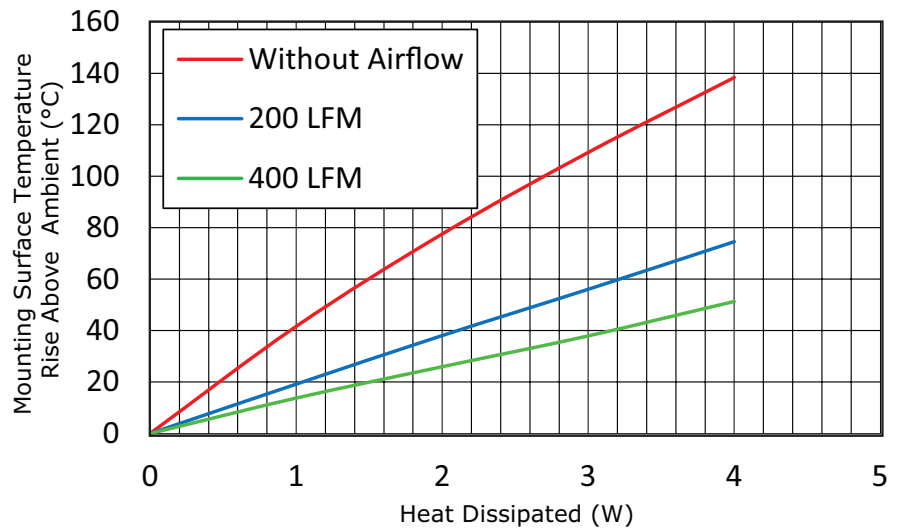

PERFORMANCE CURVES

Power [W]	Heatsink Temperature Rise Above Ambient (ΔT = T_{hs} - T_a) [°C]		
	Natural Conv.	200 LFM	400 LFM
0	0	0	0
1	41.6	19.2	13.8
2	77.5	38.1	26.0
3	109.2	56.1	38.0
4	138.3	74.6	51.4

T_{hs}: "hot spot" temperature measured on the heatsink
T_a: ambient temperature