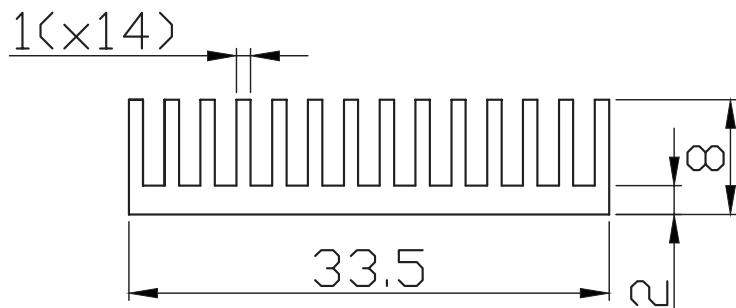

MODEL: HSB26-343408 | **DESCRIPTION:** HEAT SINK

FEATURES

- BGA design
- top mount
- aluminum alloy

MODEL

	thermal resistance ¹				power dissipation ¹ @ 75°C ΔT, nat conv [W]
	@ 75°C ΔT, nat conv [°C/W]	@ 1 W, nat conv [°C/W]	@ 1 W, 200 LFM [°C/W]	@ 1 W, 400 LFM [°C/W]	
HSB26-343408	15.19	17.9	5.3	3.2	4.94

Note: 1. See performance curves for full thermal resistance details.

PERFORMANCE CURVES

Power [W]	Heatsink Temperature Rise Above Ambient (ΔT = T _{hs} - T _a) [°C]		
	Natural Conv.	200 LFM	400 LFM
0	0	0	0
1	17.9	5.3	3.2
2	34.7	10.5	6.3
3	49.9	15.6	9.4
4	63.8	20.9	12.8
5	76.0	26.2	15.9
6	88.1	31.7	19.1
7	100.1	36.9	22.5
8	110.8	42.3	25.7
9	121.1	47.8	29.1
10	130.8	53.5	32.6

T_{hs}: "hot spot" temperature measured on the heatsink
T_a: ambient temperature

MECHANICAL DRAWING

units: mm
tolerance: ±0.5 mm

MATERIAL	AL 6063-T5
FINISH	black anodized
WEIGHT	15.6 g

REVISION HISTORY

rev.	description	date
1.0	initial release	04/15/2022
1.01	logo, datasheet style update	08/05/2022
1.02	CUI Devices rebranded to Same Sky	09/12/2024