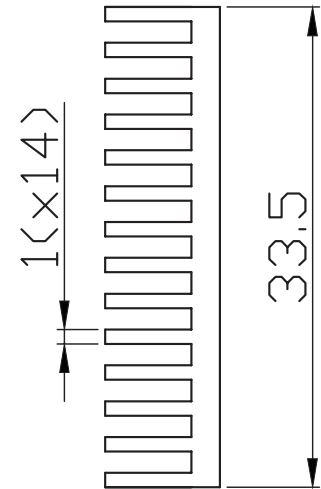

MODEL: HSB26-343408 | **DESCRIPTION:** HEAT SINK

FEATURES

- BGA design
- top mount
- aluminum alloy

MODEL

	thermal resistance ¹				power dissipation ¹ @ 75°C ΔT, nat conv [W]
	@ 75°C ΔT, nat conv [°C/W]	@ 1 W, nat conv [°C/W]	@ 1 W, 200 LFM [°C/W]	@ 1 W, 400 LFM [°C/W]	
HSB26-343408	15.19	17.9	5.3	3.2	4.94

Note: 1. See performance curves for full thermal resistance details.

PERFORMANCE CURVES

Power [W]	Heatsink Temperature Rise Above Ambient (ΔT = T _{hs} - T _a) [°C]		
	Natural Conv.	200 LFM	400 LFM
0	0	0	0
1	17.9	5.3	3.2
2	34.7	10.5	6.3
3	49.9	15.6	9.4
4	63.8	20.9	12.8
5	76.0	26.2	15.9
6	88.1	31.7	19.1
7	100.1	36.9	22.5
8	110.8	42.3	25.7
9	121.1	47.8	29.1
10	130.8	53.5	32.6

T_{hs}: "hot spot" temperature measured on the heatsink
T_a: ambient temperature

MECHANICAL DRAWING

units: mm
tolerance: ±0.5 mm

MATERIAL	AL 6063-T5
FINISH	black anodized
WEIGHT	15.6 g

REVISION HISTORY

rev.	description	date
1.0	initial release	04/15/2022
1.01	logo, datasheet style update	08/05/2022
1.02	CUI Devices rebranded to Same Sky	09/12/2024