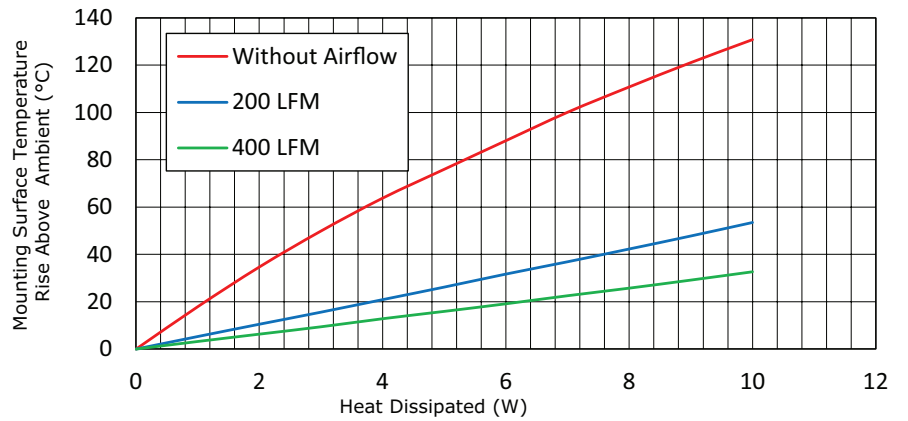

MODEL: HSB26-343408 | **DESCRIPTION:** HEAT SINK

FEATURES

- BGA design
- top mount
- aluminum alloy

MODEL

	thermal resistance ¹				power dissipation ¹ @ 75°C ΔT, nat conv [W]
	@ 75°C ΔT, nat conv [°C/W]	@ 1 W, nat conv [°C/W]	@ 1 W, 200 LFM [°C/W]	@ 1 W, 400 LFM [°C/W]	
HSB26-343408	15.19	17.9	5.3	3.2	4.94

Note: 1. See performance curves for full thermal resistance details.

PERFORMANCE CURVES

Power [W]	Heatsink Temperature Rise Above Ambient (ΔT = T _{hs} - T _a) [°C]		
	Natural Conv.	200 LFM	400 LFM
0	0	0	0
1	17.9	5.3	3.2
2	34.7	10.5	6.3
3	49.9	15.6	9.4
4	63.8	20.9	12.8
5	76.0	26.2	15.9
6	88.1	31.7	19.1
7	100.1	36.9	22.5
8	110.8	42.3	25.7
9	121.1	47.8	29.1
10	130.8	53.5	32.6