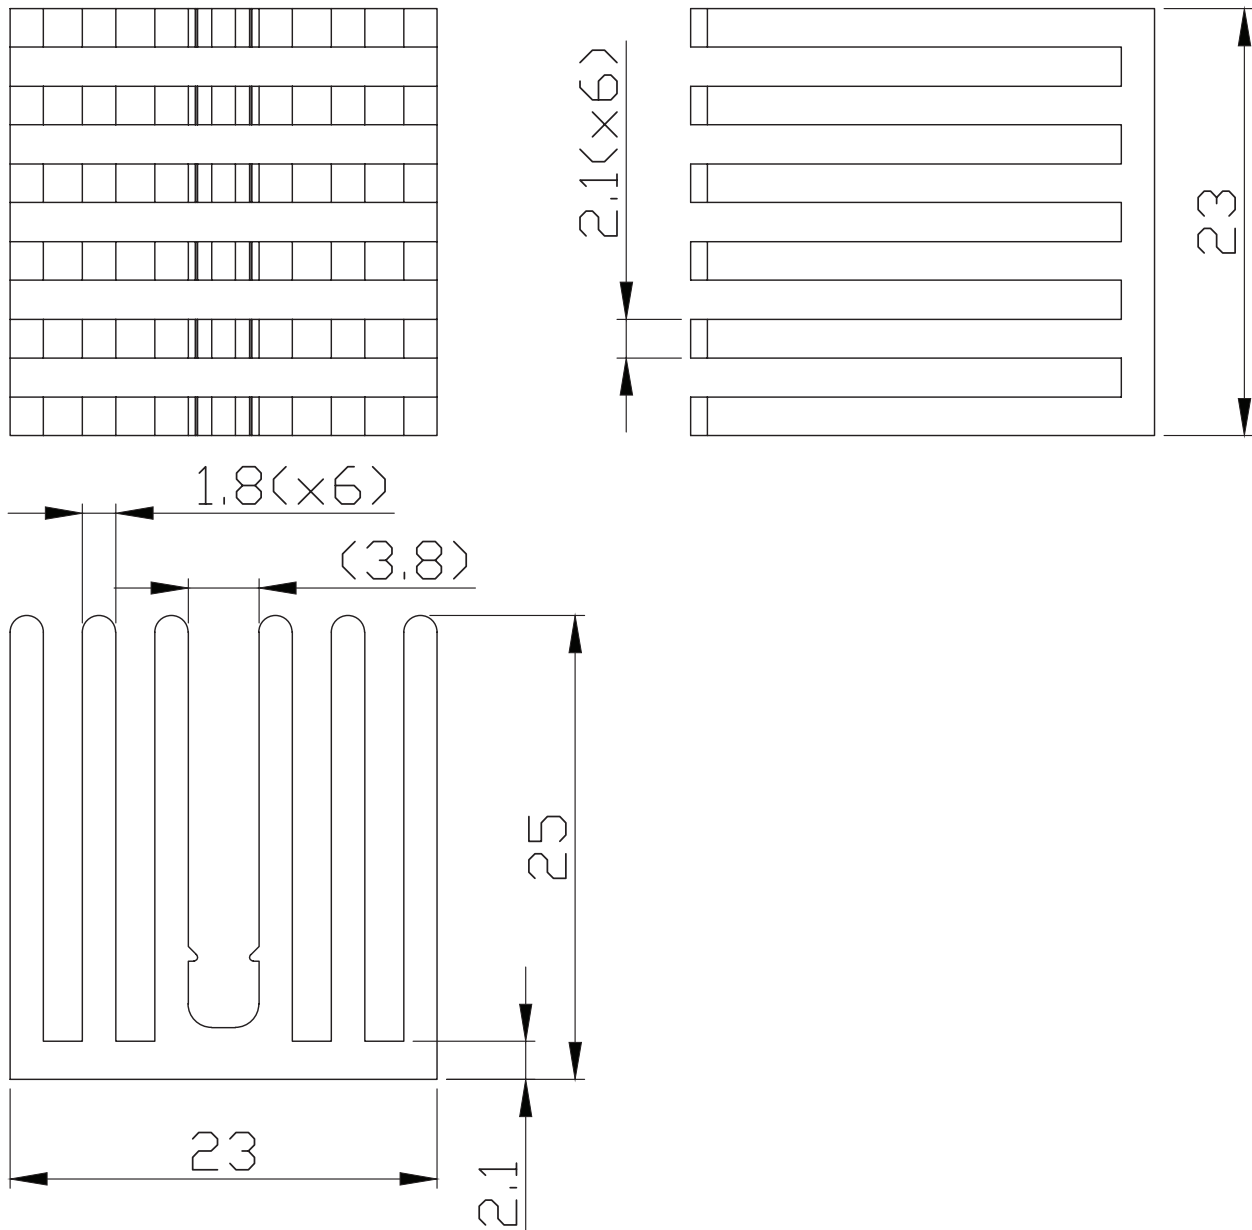

Note: 1. See performance curves for full thermal resistance details.

PERFORMANCE CURVES

Power [W]	Heatsink Temperature Rise Above Ambient (ΔT = T _{hs} - T _a) [°C]		
	Natural Conv.	200 LFM	400 LFM
0	0	0	0
1	16.1	3.8	2.4
2	29.6	7.6	4.8
3	41.9	11.4	7.2
4	53.5	15.3	9.5
5	64.0	19.1	11.8
6	73.2	23.0	14.1
7	83.0	26.7	16.4
8	92.3	30.6	18.8
9	101.5	34.5	21.2
10	110.4	38.4	23.6

T_{hs}: "hot spot" temperature measured on the heatsink
T_a: ambient temperature

MECHANICAL DRAWING

units: mm
tolerance: ± 0.5 mm

MATERIAL	AL 6063-T5
FINISH	black anodized
WEIGHT	13.1 g

REVISION HISTORY

rev.	description	date
1.0	initial release	04/22/2022
1.01	logo, datasheet style update	08/05/2022
1.02	CUI Devices rebranded to Same Sky	09/12/2024