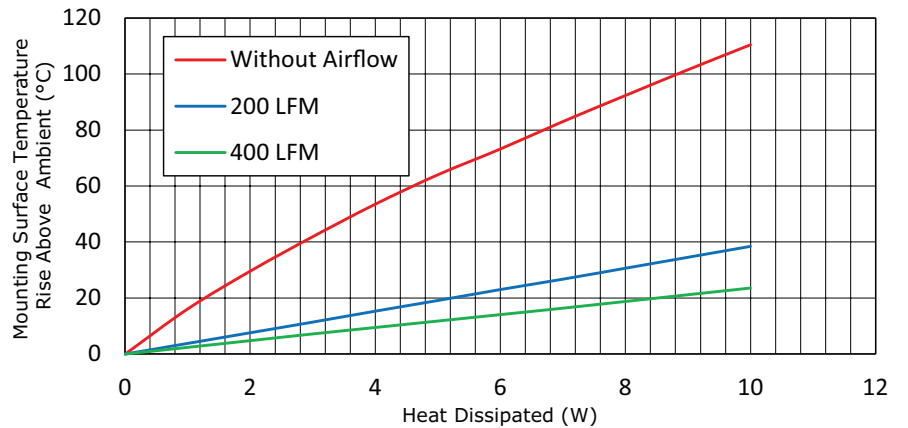

MODEL: HSB23-232325 | **DESCRIPTION:** HEAT SINK

FEATURES

- BGA design
- small footprint
- top mount
- aluminum alloy

MODEL

	thermal resistance ¹				power dissipation ¹ @ 75°C ΔT, nat conv [W]
	@ 75°C ΔT, nat conv [°C/W]	@ 1 W, nat conv [°C/W]	@ 1 W, 200 LFM [°C/W]	@ 1 W, 400 LFM [°C/W]	
HSB23-232325	12.23	16.1	3.8	2.4	6.13

Note: 1. See performance curves for full thermal resistance details.

PERFORMANCE CURVES

Power [W]	Heatsink Temperature Rise Above Ambient (ΔT = T _{hs} - T _a) [°C]		
	Natural Conv.	200 LFM	400 LFM
0	0	0	0
1	16.1	3.8	2.4
2	29.6	7.6	4.8
3	41.9	11.4	7.2
4	53.5	15.3	9.5
5	64.0	19.1	11.8
6	73.2	23.0	14.1
7	83.0	26.7	16.4
8	92.3	30.6	18.8
9	101.5	34.5	21.2
10	110.4	38.4	23.6