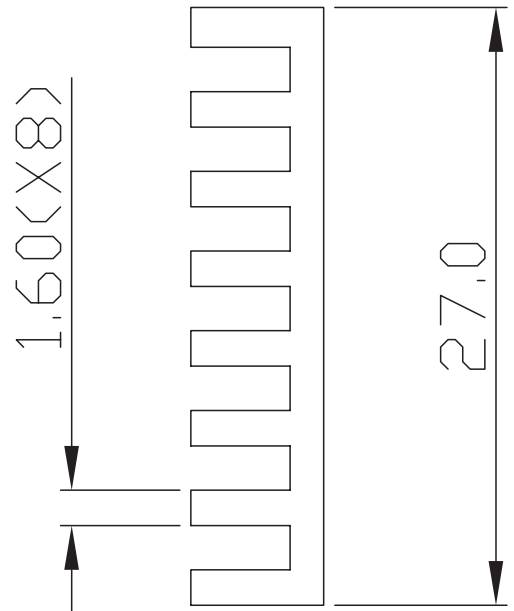

**MODEL:** HSB12-272706 | **DESCRIPTION:** HEAT SINK

**FEATURES**

- BGA design
- top mount
- aluminum alloy
- black anodized finish

**MODEL**

HSB12-272706	thermal resistance <sup>1</sup>				power dissipation <sup>1</sup>
	@ 75°C ΔT, nat conv [°C/W]	@ 1 W, nat conv [°C/W]	@ 1 W, 200 LFM [°C/W]	@ 1 W, 400 LFM [°C/W]	@ 75°C ΔT, nat conv [W]
	19.59	22.5	7.8	5.7	3.83

Note: 1. See performance curves for full thermal resistance details.

**PERFORMANCE CURVES**

Power (W)	Heatsink Temperature Rise Above Ambient (ΔT = Ths - Ta) [°C]		
	Natural Conv.	200 LFM	400 LFM
0	0	0	0
1	22.5	7.8	5.7
2	41.2	15.3	11.0
3	60.2	22.6	15.9
4	78.8	30.3	21.0
5	96.1	37.8	26.2
6	110.0	45.2	31.5
7	122.5	52.5	36.8

## MECHANICAL DRAWING

units: mm  
tolerance: ±0.38 mm

MATERIAL	AL 6063-T5
FINISH	black anodized
WEIGHT	4.5 g