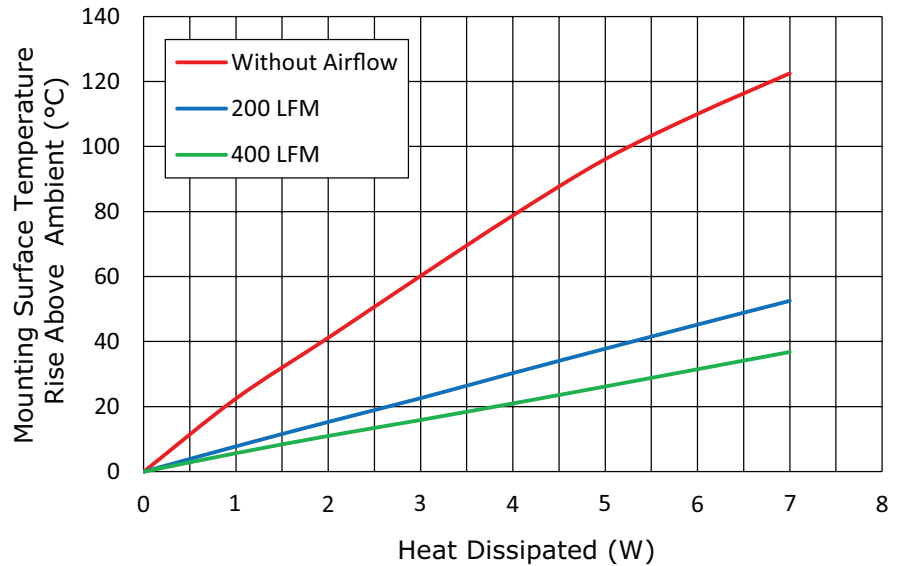

**MODEL:** HSB12-272706 | **DESCRIPTION:** HEAT SINK

**FEATURES**

- BGA design
- top mount
- aluminum alloy
- black anodized finish

**MODEL**

HSB12-272706	thermal resistance <sup>1</sup>				power dissipation <sup>1</sup>
	@ 75°C ΔT, nat conv [°C/W]	@ 1 W, nat conv [°C/W]	@ 1 W, 200 LFM [°C/W]	@ 1 W, 400 LFM [°C/W]	@ 75°C ΔT, nat conv [W]
	19.59	22.5	7.8	5.7	3.83

Note: 1. See performance curves for full thermal resistance details.

**PERFORMANCE CURVES**

Power (W)	Heatsink Temperature Rise Above Ambient (ΔT = Ths - Ta) [°C]		
	Natural Conv.	200 LFM	400 LFM
0	0	0	0
1	22.5	7.8	5.7
2	41.2	15.3	11.0
3	60.2	22.6	15.9
4	78.8	30.3	21.0
5	96.1	37.8	26.2
6	110.0	45.2	31.5
7	122.5	52.5	36.8

Ths: "hot spot" temperature measured on the heatsink  
Ta: ambient temperature