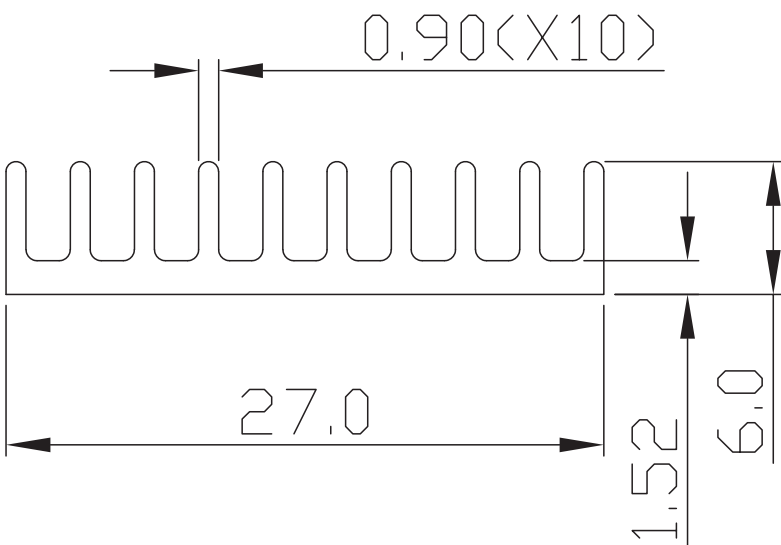

Note: 1. See performance curves for full thermal resistance details.

**PERFORMANCE CURVES**

Power (W)	Heatsink Temperature Rise Above Ambient (ΔT = Ths - Ta) [°C]		
	Natural Conv.	200 LFM	400 LFM
0	0	0	0
1	22.5	7.8	5.7
2	41.2	15.3	11.0
3	60.2	22.6	15.9
4	78.8	30.3	21.0
5	96.1	37.8	26.2
6	110.0	45.2	31.5
7	122.5	52.5	36.8

## MECHANICAL DRAWING

units: mm  
tolerance: ±0.38 mm

MATERIAL	AL 6063-T5
FINISH	black anodized
WEIGHT	4.5 g