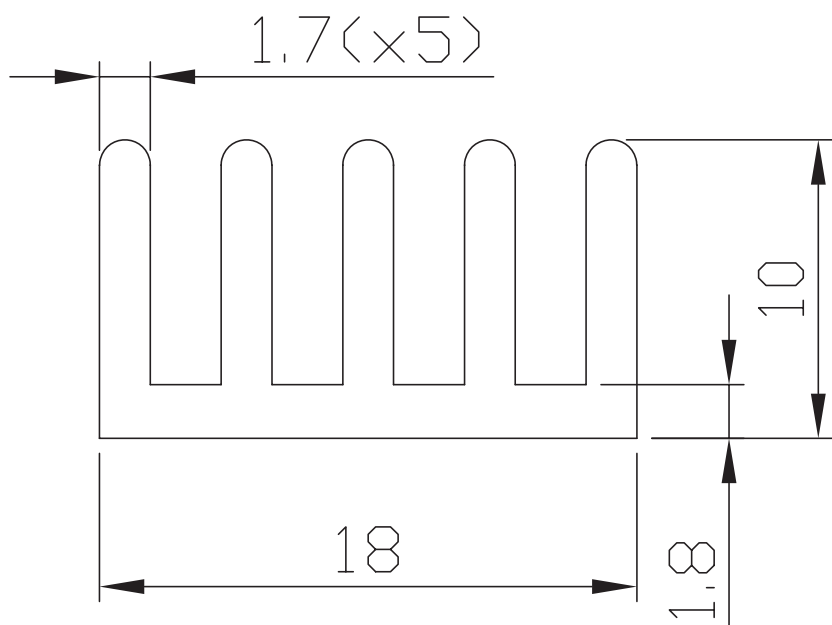

Note: 1. See performance curves for full thermal resistance details.

**PERFORMANCE CURVES**

Power (W)	Heatsink Temperature Rise Above Ambient (ΔT = T <sub>hs</sub> - T <sub>a</sub> ) [°C]		
	Natural Conv.	200 LFM	400 LFM
0	0	0	0
1	29.1	8.8	6.1
2	52.2	17.3	12.0
3	72.8	25.8	17.9
4	91.6	34.1	23.6
5	109.5	42.6	29.6

## MECHANICAL DRAWING

units: mm  
tolerance: ±0.38 mm

MATERIAL	AL 6063-T5
FINISH	black anodized
WEIGHT	3.7 g