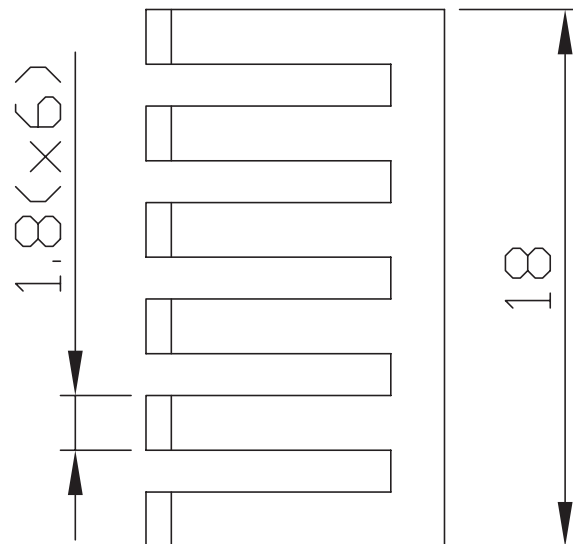

**MODEL:** HSB06-181810 | **DESCRIPTION:** HEAT SINK

**FEATURES**

- BGA design
- small footprint
- aluminum alloy
- black anodized finish

**MODEL**

HSB06-181810	thermal resistance <sup>1</sup>			power dissipation <sup>1</sup> @ 75°C ΔT, nat conv [W]
	@ 75°C ΔT, nat conv [°C/W]	@ 1 W, nat conv [°C/W]	@ 1 W, 200 LFM [°C/W]	
	23.68	29.1	8.8	3.17

Note: 1. See performance curves for full thermal resistance details.

**PERFORMANCE CURVES**

Power (W)	Heatsink Temperature Rise Above Ambient (ΔT = T <sub>hs</sub> - T <sub>a</sub> ) [°C]		
	Natural Conv.	200 LFM	400 LFM
0	0	0	0
1	29.1	8.8	6.1
2	52.2	17.3	12.0
3	72.8	25.8	17.9
4	91.6	34.1	23.6
5	109.5	42.6	29.6

T<sub>hs</sub>: "hot spot" temperature measured on the heatsink  
T<sub>a</sub>: ambient temperature

## MECHANICAL DRAWING

units: mm  
tolerance: ±0.38 mm

MATERIAL	AL 6063-T5
FINISH	black anodized
WEIGHT	3.7 g