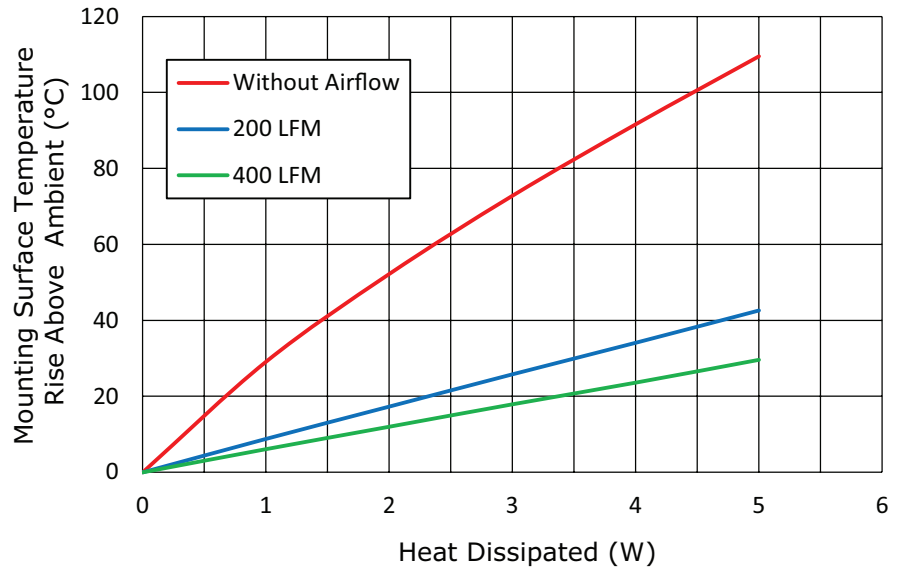

**MODEL:** HSB06-181810 | **DESCRIPTION:** HEAT SINK

**FEATURES**

- BGA design
- small footprint
- aluminum alloy
- black anodized finish

**MODEL**

HSB06-181810	thermal resistance <sup>1</sup>			power dissipation <sup>1</sup> @ 75°C ΔT, nat conv [W]
	@ 75°C ΔT, nat conv [°C/W]	@ 1 W, nat conv [°C/W]	@ 1 W, 200 LFM [°C/W]	
	23.68	29.1	8.8	3.17

Note: 1. See performance curves for full thermal resistance details.

**PERFORMANCE CURVES**

Power (W)	Heatsink Temperature Rise Above Ambient (ΔT = T <sub>hs</sub> - T <sub>a</sub> ) [°C]		
	Natural Conv.	200 LFM	400 LFM
0	0	0	0
1	29.1	8.8	6.1
2	52.2	17.3	12.0
3	72.8	25.8	17.9
4	91.6	34.1	23.6
5	109.5	42.6	29.6

T<sub>hs</sub>: "hot spot" temperature measured on the heatsink  
T<sub>a</sub>: ambient temperature