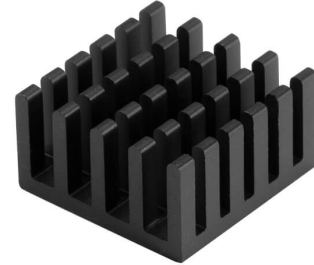

**MODEL:** HSB06-181810 | **DESCRIPTION:** HEAT SINK

**FEATURES**

- BGA design
- small footprint
- aluminum alloy
- black anodized finish

**MODEL**

HSB06-181810	thermal resistance <sup>1</sup>			power dissipation <sup>1</sup> @ 75°C ΔT, nat conv [W]
	@ 75°C ΔT, nat conv [°C/W]	@ 1 W, nat conv [°C/W]	@ 1 W, 200 LFM [°C/W]	
	23.68	29.1	8.8	3.17