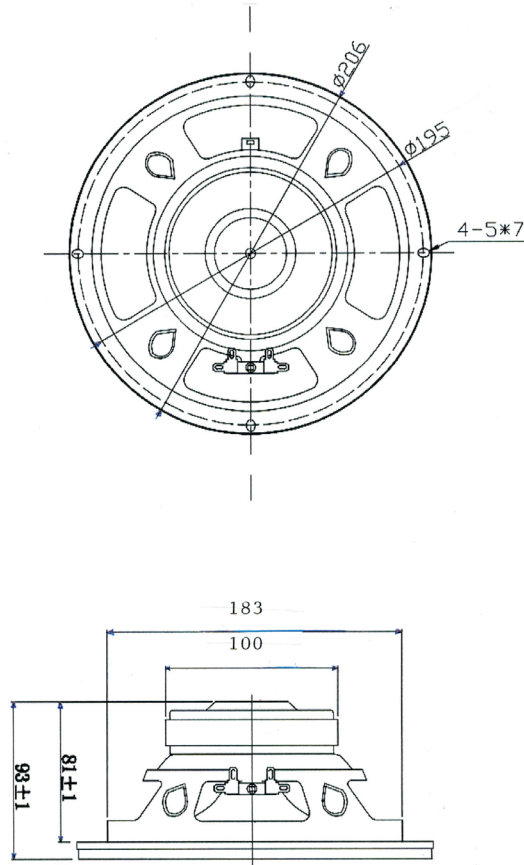

MODEL: GF2005 | **DESCRIPTION:** SPEAKER**FEATURES**

- 206 mm
- round frame
- 50.0 W
- 8 Ω
- ferrite magnet
- paper cone

**SPECIFICATIONS**

parameter	conditions/description	min	typ	max	units
input power			50	80	W
impedance	at 0.8 kHz, 1.0 V	6.8	8	9.2	Ω
resonant frequency (Fo)	at 1.0 V	44	55	66	Hz
frequency response		Fo		8,000	Hz
sound pressure level	at 1.0 W, 50 cm, avg at 0.5, 0.6, 0.8, 1.0 kHz	88	91	94	dB
buzz, rattle, etc.	must be normal at sine wave			10	V
dimensions	\varnothing 206 x 93				mm
magnet	ferrite				
cone material	paper				
terminal	solder eyelets				
operating temperature		-25		70	$^{\circ}$ C
hand soldering	for maximum 5 seconds	400	420	440	$^{\circ}$ C
RoHS	yes				

MECHANICAL DRAWING

units: mm
tolerance: ±0.8 mm

FREQUENCY RESPONSE CURVE

parameter	conditions/description
potentiometer range	50 dB
rectifier	RMS
lower limit frequency	20 Hz
zero level	60 dB

REVISION HISTORY