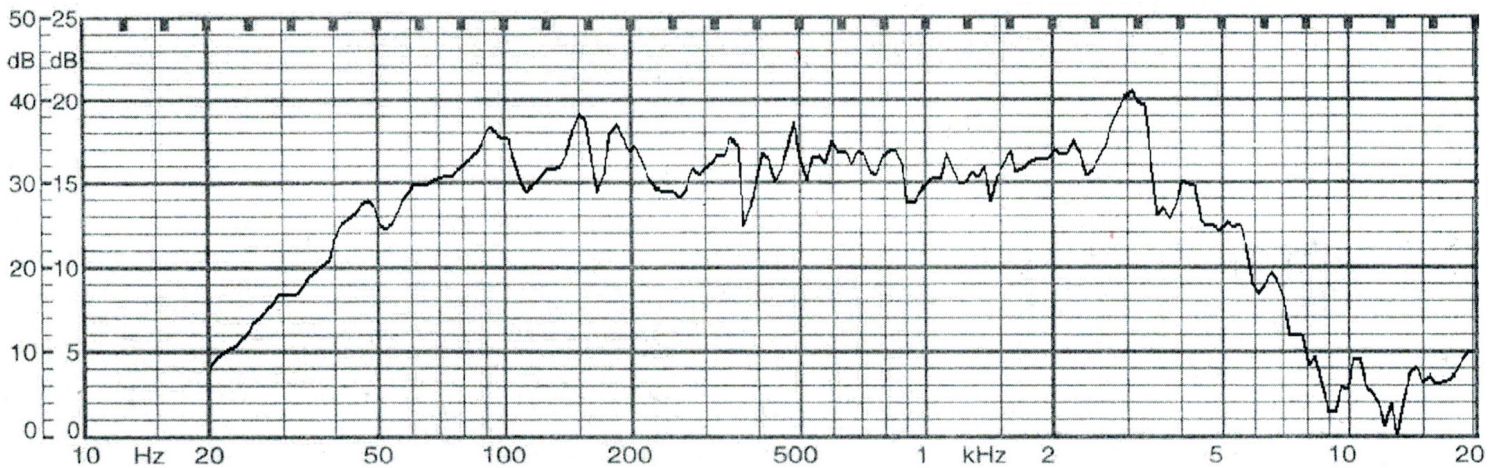

FREQUENCY RESPONSE CURVE

parameter	conditions/description
potentiometer range	50 dB
rectifier	RMS
lower limit frequency	20 Hz
zero level	60 dB