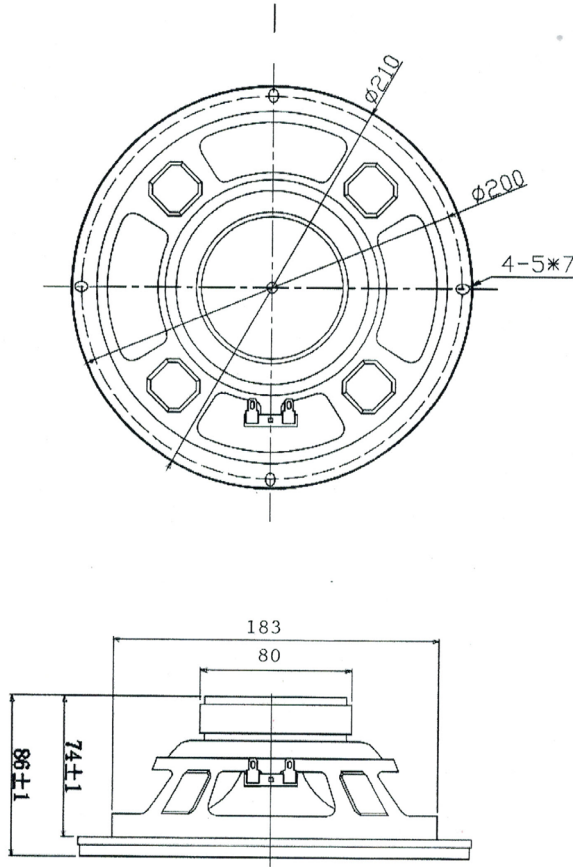

**MODEL:** GF2002H | **DESCRIPTION:** SPEAKER**FEATURES**

- 210 mm
- round frame
- 40.0 W
- 8 Ω
- ferrite magnet
- paper cone

**SPECIFICATIONS**

parameter	conditions/description	min	typ	max	units
input power			40	50	W
impedance	at 0.8 kHz, 1.0 V	6.8	8	9.2	Ω
resonant frequency (Fo)	at 1.0 V	40	50	60	Hz
frequency response		Fo		10,000	Hz
sound pressure level	at 1.0 W, 50 cm, avg at 0.5, 0.6, 0.8, 1.0 kHz	87	90	93	dB
buzz, rattle, etc.	must be normal at sine wave			10	V
dimensions	\varnothing 210 x 86				mm
magnet	ferrite				
cone material	paper				
terminal	solder eyelets				
operating temperature		-25		70	$^{\circ}$ C
hand soldering	for maximum 5 seconds	400	420	440	$^{\circ}$ C
RoHS	yes				

MECHANICAL DRAWING

units: mm
tolerance: ± 0.8 mm

FREQUENCY RESPONSE CURVE

parameter	conditions/description
potentiometer range	50 dB
rectifier	RMS
lower limit frequency	20 Hz
zero level	60 dB

REVISION HISTORY