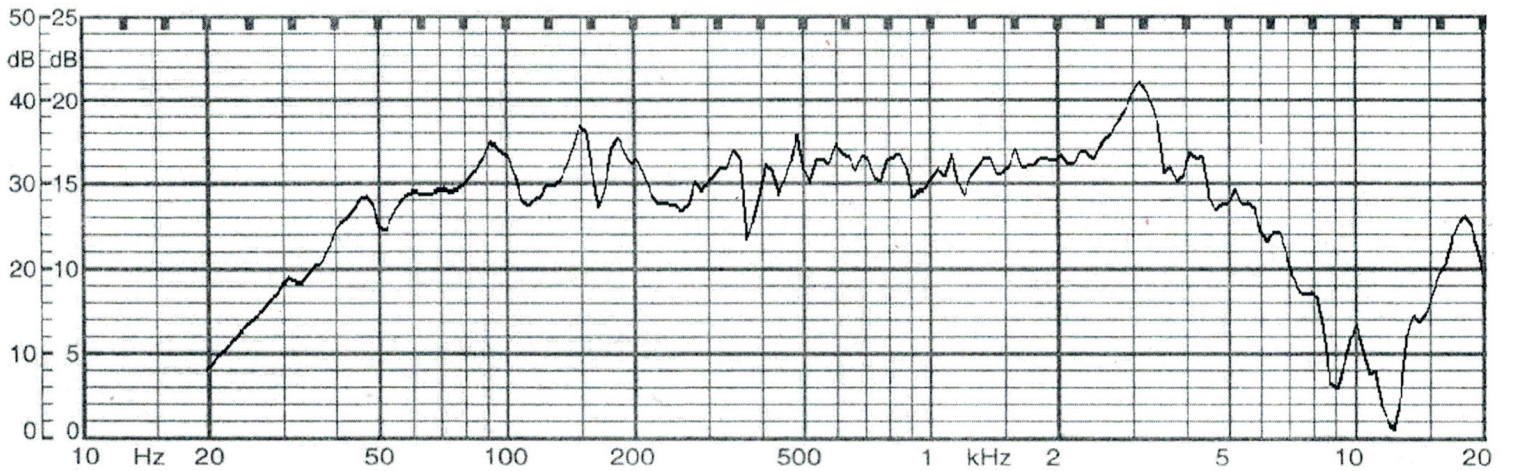

**MODEL:** GF2002H | **DESCRIPTION:** SPEAKER**FEATURES**

- 210 mm
- round frame
- 40.0 W
- 8 Ω
- ferrite magnet
- paper cone

**SPECIFICATIONS**

parameter	conditions/description	min	typ	max	units
input power			40	50	W
impedance	at 0.8 kHz, 1.0 V	6.8	8	9.2	Ω
resonant frequency (Fo)	at 1.0 V	40	50	60	Hz
frequency response		Fo		10,000	Hz
sound pressure level	at 1.0 W, 50 cm, avg at 0.5, 0.6, 0.8, 1.0 kHz	87	90	93	dB
buzz, rattle, etc.	must be normal at sine wave			10	V
dimensions	\varnothing 210 x 86				mm
magnet	ferrite				
cone material	paper				
terminal	solder eyelets				
operating temperature		-25		70	$^{\circ}$ C
hand soldering	for maximum 5 seconds	400	420	440	$^{\circ}$ C
RoHS	yes				

MECHANICAL DRAWING

units: mm
tolerance: ± 0.8 mm

FREQUENCY RESPONSE CURVE

parameter	conditions/description
potentiometer range	50 dB
rectifier	RMS
lower limit frequency	20 Hz
zero level	60 dB

REVISION HISTORY