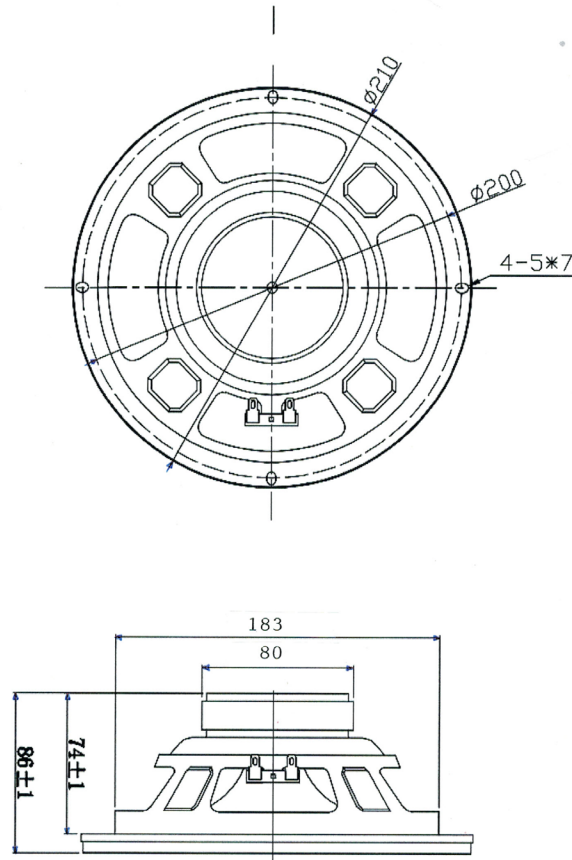

**MODEL:** GF2002 | **DESCRIPTION:** SPEAKER**FEATURES**

- 210 mm
- round frame
- 20.0 W
- 8 Ω
- ferrite magnet
- paper cone

**SPECIFICATIONS**

parameter	conditions/description	min	typ	max	units
input power			10	30	W
impedance	at 0.8 kHz, 1.0 V	6.8	8	9.2	Ω
resonant frequency (Fo)	at 1.0 V	52	65	78	Hz
frequency response		Fo		10,000	Hz
sound pressure level	at 1.0 W, 50 cm, avg at 0.5, 0.6, 0.8, 1.0 kHz	87	90	93	dB
buzz, rattle, etc.	must be normal at sine wave			10	V
dimensions	\varnothing 210 x 86				mm
magnet	ferrite				
cone material	paper				
terminal	solder eyelets				
operating temperature		-25		70	$^{\circ}$ C
hand soldering	for maximum 5 seconds	400	420	440	$^{\circ}$ C
RoHS	yes				

MECHANICAL DRAWING

units: mm
tolerance: ± 0.8 mm

FREQUENCY RESPONSE CURVE

parameter	conditions/description
potentiometer range	50 dB
rectifier	RMS
lower limit frequency	20 Hz
zero level	60 dB

REVISION HISTORY