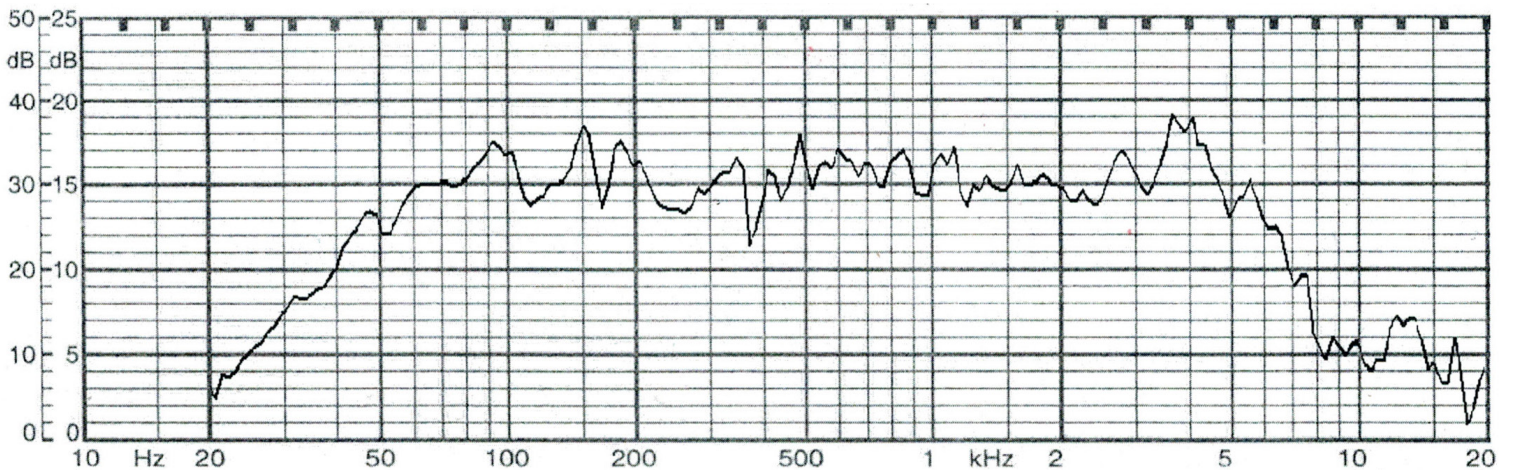

**MODEL:** GF2002 | **DESCRIPTION:** SPEAKER**FEATURES**

- 210 mm
- round frame
- 20.0 W
- 8 Ω
- ferrite magnet
- paper cone

**SPECIFICATIONS**

parameter	conditions/description	min	typ	max	units
input power			10	30	W
impedance	at 0.8 kHz, 1.0 V	6.8	8	9.2	Ω
resonant frequency (Fo)	at 1.0 V	52	65	78	Hz
frequency response		Fo		10,000	Hz
sound pressure level	at 1.0 W, 50 cm, avg at 0.5, 0.6, 0.8, 1.0 kHz	87	90	93	dB
buzz, rattle, etc.	must be normal at sine wave			10	V
dimensions	\varnothing 210 x 86				mm
magnet	ferrite				
cone material	paper				
terminal	solder eyelets				
operating temperature		-25		70	$^{\circ}$ C
hand soldering	for maximum 5 seconds	400	420	440	$^{\circ}$ C
RoHS	yes				

MECHANICAL DRAWING

units: mm
tolerance: ± 0.8 mm

FREQUENCY RESPONSE CURVE

parameter	conditions/description
potentiometer range	50 dB
rectifier	RMS
lower limit frequency	20 Hz
zero level	60 dB

REVISION HISTORY