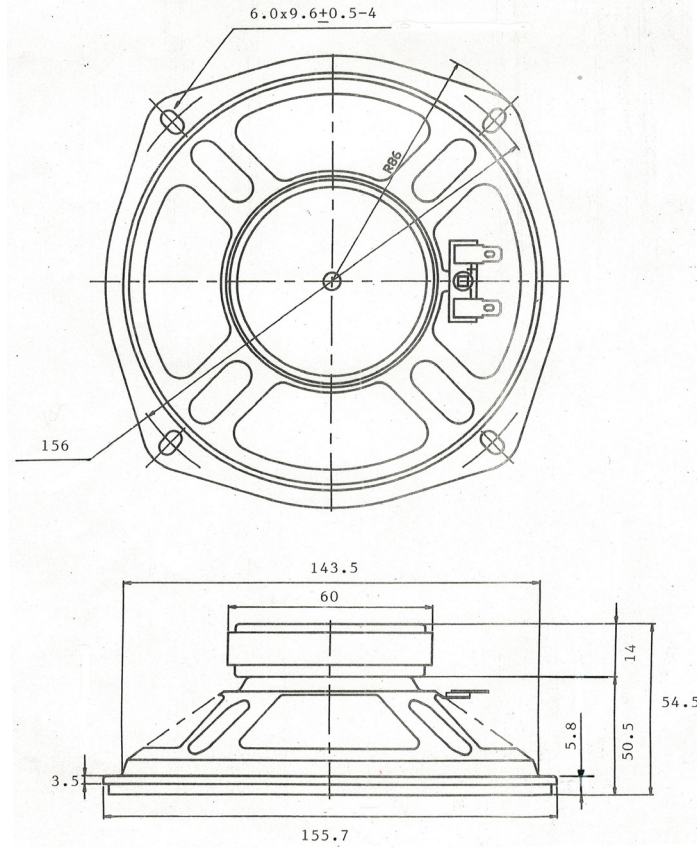

MODEL: GF1602 | DESCRIPTION: SPEAKER

FEATURES

- 156 mm
- square frame
- 5.0 W
- 8 Ω
- ferrite magnet
- paper cone

SPECIFICATIONS

parameter	conditions/description	min	typ	max	units
input power			5	10	W
impedance	at 1.0 kHz, 1.0 V	6.8	8	9.2	Ω
resonant frequency (Fo)	at 1.0 V	96	120	144	Hz
frequency response		Fo		13,000	Hz
sound pressure level	at 1.0 W, 50 cm, avg at 0.5, 0.7, 0.9, 1.0 kHz	91	94	97	dB
buzz, rattle, etc.	must be normal at sine wave			6.32	V
dimensions	155.7 x 155.7 x 54.5				mm
magnet	ferrite				
cone material	paper				
terminal	solder eyelets				
operating temperature		-25		70	$^{\circ}\text{C}$
hand soldering	for maximum 5 seconds	400	420	440	$^{\circ}\text{C}$
RoHS	yes				

MECHANICAL DRAWING

units: mm
tolerance: ±0.8 mm

FREQUENCY RESPONSE CURVE

parameter	conditions/description
potentiometer range	50 dB
rectifier	RMS
lower limit frequency	20 Hz
wr. speed	100 mm/sec
zero level	60 dB