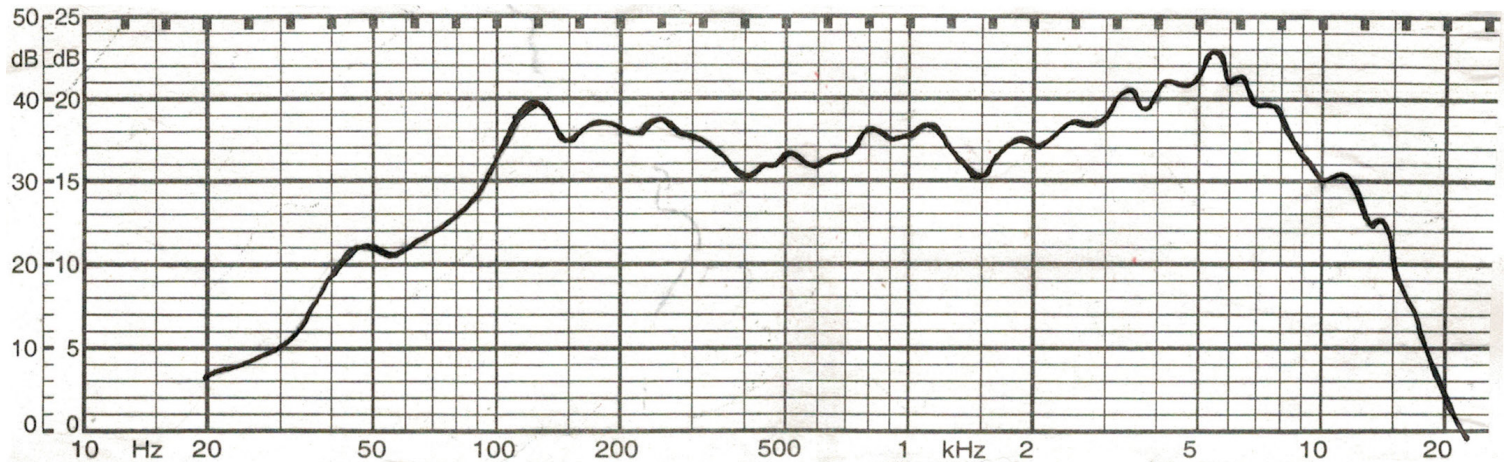

MODEL: GF1602 | DESCRIPTION: SPEAKER

FEATURES

- 156 mm
- square frame
- 5.0 W
- 8 Ω
- ferrite magnet
- paper cone

SPECIFICATIONS

parameter	conditions/description	min	typ	max	units
input power			5	10	W
impedance	at 1.0 kHz, 1.0 V	6.8	8	9.2	Ω
resonant frequency (Fo)	at 1.0 V	96	120	144	Hz
frequency response		Fo		13,000	Hz
sound pressure level	at 1.0 W, 50 cm, avg at 0.5, 0.7, 0.9, 1.0 kHz	91	94	97	dB
buzz, rattle, etc.	must be normal at sine wave			6.32	V
dimensions	155.7 x 155.7 x 54.5				mm
magnet	ferrite				
cone material	paper				
terminal	solder eyelets				
operating temperature		-25		70	$^{\circ}\text{C}$
hand soldering	for maximum 5 seconds	400	420	440	$^{\circ}\text{C}$
RoHS	yes				

MECHANICAL DRAWING

units: mm
tolerance: ±0.8 mm

FREQUENCY RESPONSE CURVE

parameter	conditions/description
potentiometer range	50 dB
rectifier	RMS
lower limit frequency	20 Hz
wr. speed	100 mm/sec
zero level	60 dB