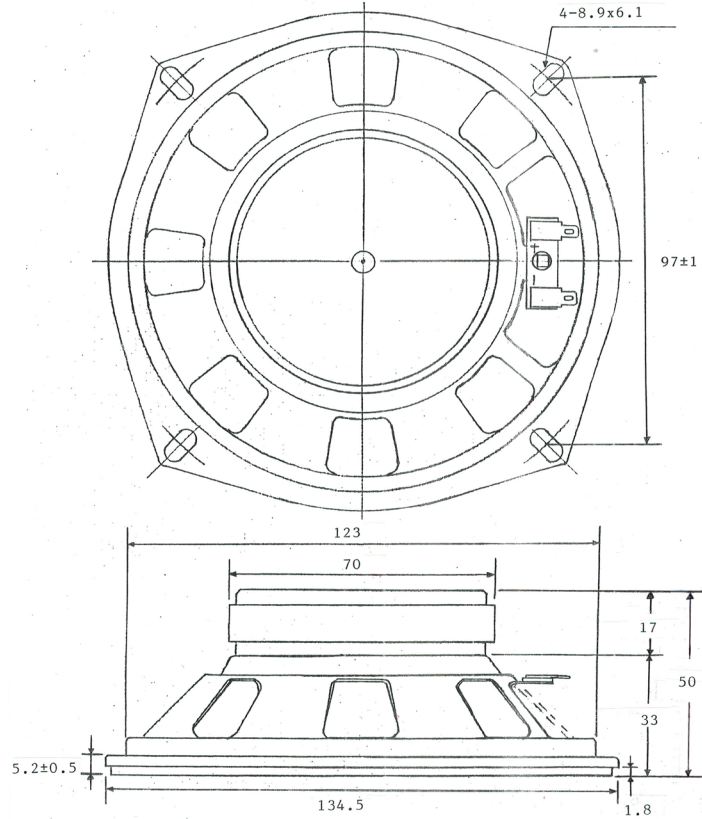

MECHANICAL DRAWING

units: mm
tolerance: ±0.8 mm

FREQUENCY RESPONSE CURVE

parameter	conditions/description
potentiometer range	50 dB
rectifier	RMS
lower limit frequency	20 Hz
wr. speed	100 mm/sec
zero level	60 dB