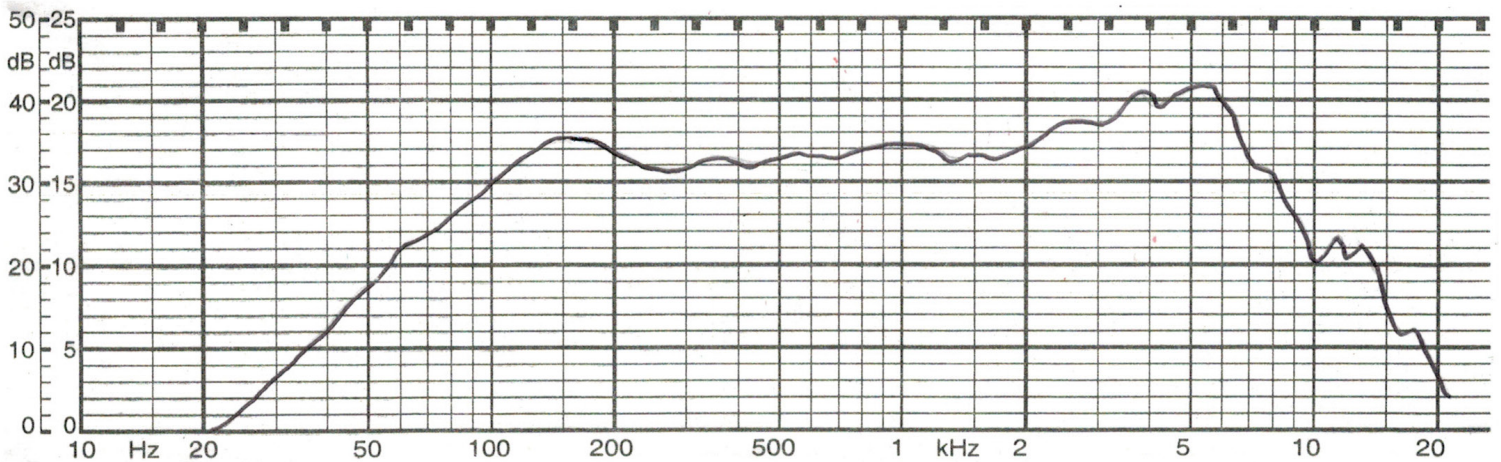

MODEL: GF1302 | DESCRIPTION: SPEAKER

FEATURES

- 134.5 mm
- square frame
- 10.0 W
- 8 Ω
- ferrite magnet
- paper cone

SPECIFICATIONS

parameter	conditions/description	min	typ	max	units
input power			10	15	W
impedance	at 0.5 kHz, 1.0 V	6.8	8	9.2	Ω
resonant frequency (Fo)	at 1.0 V	72	90	108	Hz
frequency response		Fo		10,000	Hz
sound pressure level	at 1.0 W, 50 cm, avg at 0.2, 0.3, 0.4, 0.5 kHz	89	92	95	dB
buzz, rattle, etc.	must be normal at sine wave			8.9	V
dimensions	\varnothing 134.5 x 50				mm
magnet	ferrite				
cone material	paper				
terminal	solder eyelets				
operating temperature		-25		70	$^{\circ}$ C
hand soldering	for maximum 5 seconds	400	420	440	$^{\circ}$ C
RoHS	yes				

MECHANICAL DRAWING

units: mm
tolerance: ±0.8 mm

FREQUENCY RESPONSE CURVE

parameter	conditions/description
potentiometer range	50 dB
rectifier	RMS
lower limit frequency	20 Hz
wr. speed	100 mm/sec
zero level	60 dB