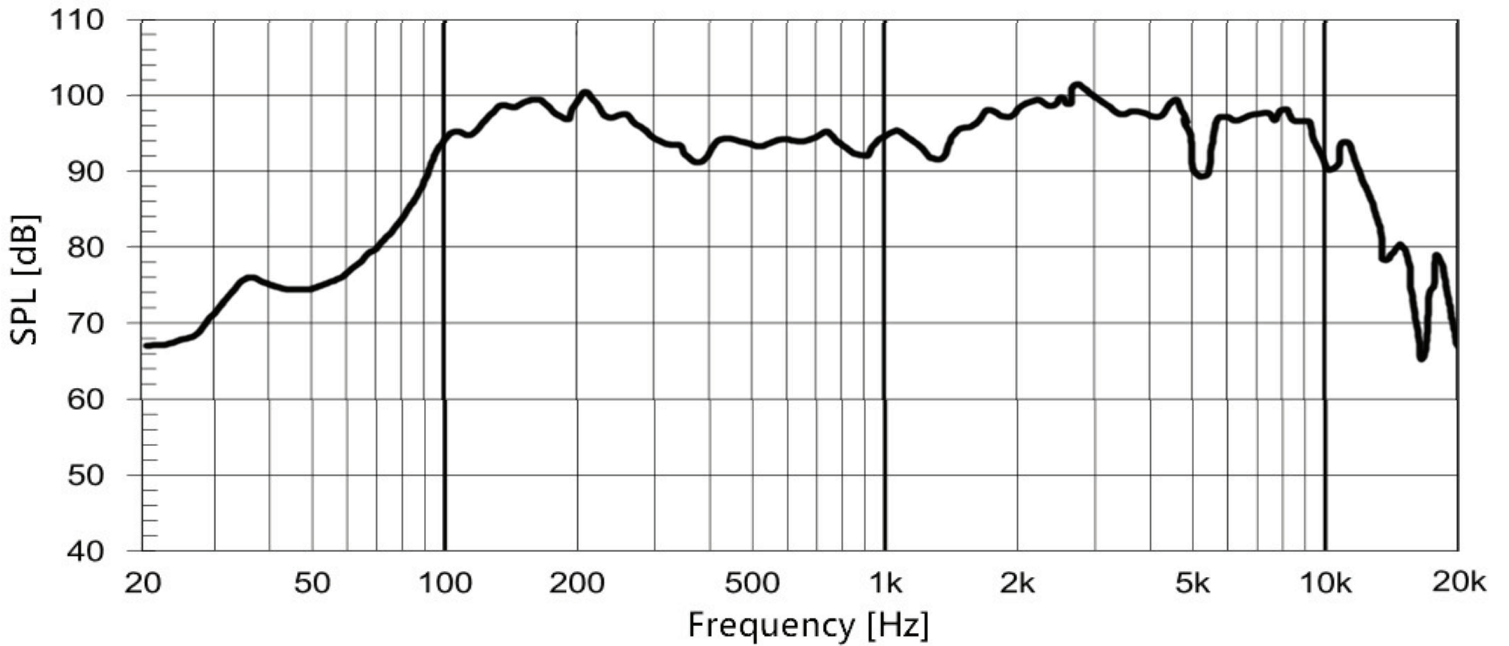

MODEL: GF1202B | **DESCRIPTION:** SPEAKER**FEATURES**

- 119 mm square frame
- 8 Ω impedance
- 20 W
- ferrite magnet
- paper cone

**SPECIFICATIONS**

parameter	conditions/description	min	typ	max	units
input power			20	30	W
impedance		6.8	8	9.2	Ω
resonant frequency (Fo)		120	150	180	Hz
frequency response		Fo		12,000	Hz
sound pressure level	at 1.0 W, 50 cm, avg at 300, 400, 500, 600 Hz	90	93	96	dB
distortion	at 1.0 kHz, 1.0 W			10	%
buzz, rattle, etc.	must be normal at sine wave			10	V
dimensions	119 x 119 x 44				mm
magnet	ferrite				
cone material	paper				
terminal	solder eyelets				
weight			271		g
operating temperature		-25		60	$^{\circ}$ C
RoHS	yes				

MECHANICAL DRAWING

units: mm
tolerance: ±0.8 mm

FREQUENCY RESPONSE CURVE

parameter	conditions/description
potentiometer range	50 dB
rectifier	RMS
lower limit frequency	20 Hz
zero level	60 dB

REVISION HISTORY