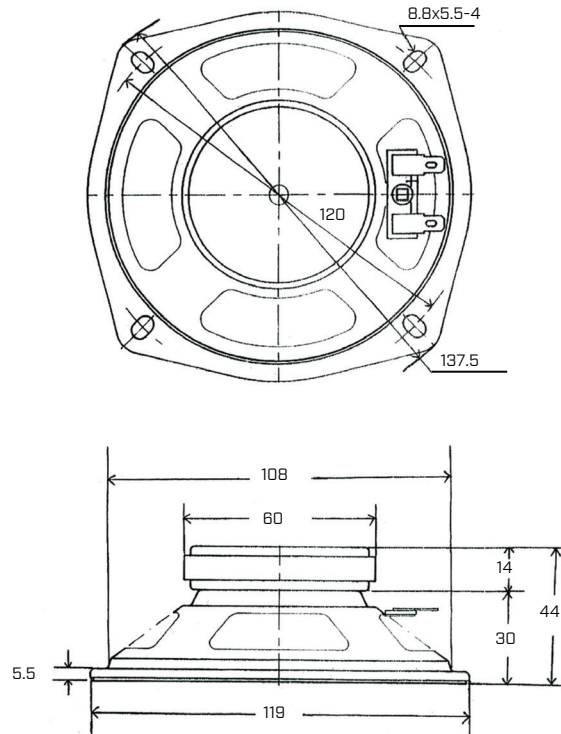

MODEL: GF1202B | **DESCRIPTION:** SPEAKER**FEATURES**

- 119 mm square frame
- 8 Ω impedance
- 20 W
- ferrite magnet
- paper cone

**SPECIFICATIONS**

parameter	conditions/description	min	typ	max	units
input power			20	30	W
impedance		6.8	8	9.2	Ω
resonant frequency (Fo)		120	150	180	Hz
frequency response		Fo		12,000	Hz
sound pressure level	at 1.0 W, 50 cm, avg at 300, 400, 500, 600 Hz	90	93	96	dB
distortion	at 1.0 kHz, 1.0 W			10	%
buzz, rattle, etc.	must be normal at sine wave			10	V
dimensions	119 x 119 x 44				mm
magnet	ferrite				
cone material	paper				
terminal	solder eyelets				
weight			271		g
operating temperature		-25		60	$^{\circ}$ C
RoHS	yes				

MECHANICAL DRAWING

units: mm
tolerance: ±0.8 mm

FREQUENCY RESPONSE CURVE

parameter	conditions/description
potentiometer range	50 dB
rectifier	RMS
lower limit frequency	20 Hz
zero level	60 dB

REVISION HISTORY