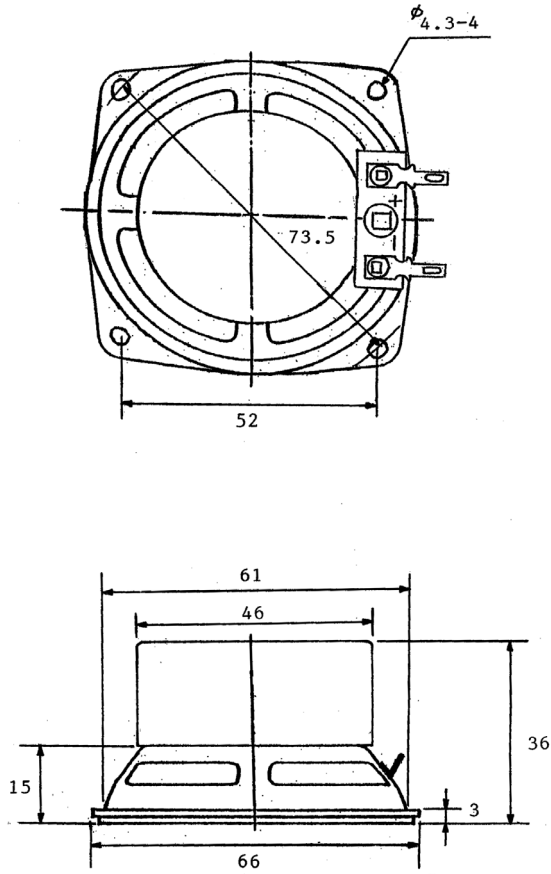

MODEL: GF0668TV | DESCRIPTION: SPEAKER

FEATURES

- 66 mm
- square frame
- 3 W
- 8 Ω
- paper cone

SPECIFICATIONS

parameter	conditions/description	min	typ	max	units
input power			3.0	5.0	W
impedance	at 0.8 kHz, 1.0 V	6.8	8	9.2	Ω
resonant frequency (Fo)	at 1.0 V	192	240	288	Hz
frequency response		Fo		20,000	Hz
sound pressure level	at 1.0 W, 50 cm, avg at 1.0, 1.4, 1.7, 2.0 kHz	89	92	95	dB
buzz, rattle, etc.	must be normal at sine wave		4.89		V
dimensions	66 x 66 x 36				mm
magnet	ferrite				
cone material	paper				
terminal	solder eyelets				
operating temperature		-25		70	$^{\circ}\text{C}$
hand soldering	for maximum 5 seconds	400	420	440	$^{\circ}\text{C}$
RoHS	yes				

MECHANICAL DRAWING

units: mm
tolerance: ±0.8 mm

FREQUENCY RESPONSE CURVE

parameter	conditions/description
potentiometer range	50 dB
rectifier	RMS
lower limit frequency	20 Hz
wr. speed	100 mm/sec
zero level	70 dB