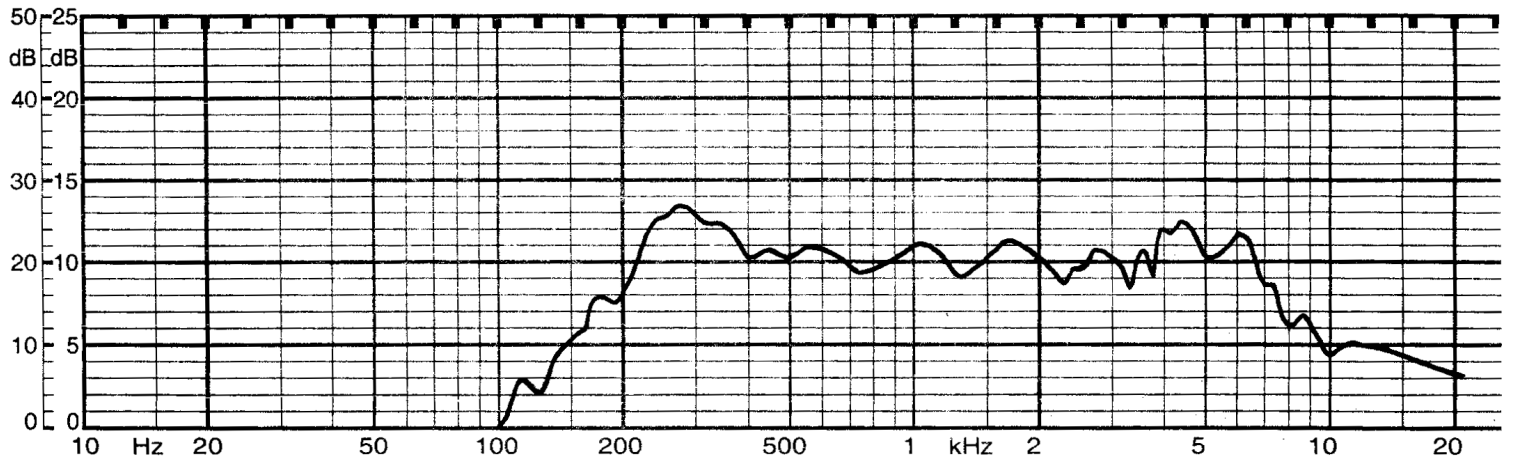

MODEL: GF0668TV | DESCRIPTION: SPEAKER

FEATURES

- 66 mm
- square frame
- 3 W
- 8 Ω
- paper cone

SPECIFICATIONS

parameter	conditions/description	min	typ	max	units
input power			3.0	5.0	W
impedance	at 0.8 kHz, 1.0 V	6.8	8	9.2	Ω
resonant frequency (Fo)	at 1.0 V	192	240	288	Hz
frequency response		Fo		20,000	Hz
sound pressure level	at 1.0 W, 50 cm, avg at 1.0, 1.4, 1.7, 2.0 kHz	89	92	95	dB
buzz, rattle, etc.	must be normal at sine wave		4.89		V
dimensions	66 x 66 x 36				mm
magnet	ferrite				
cone material	paper				
terminal	solder eyelets				
operating temperature		-25		70	$^{\circ}\text{C}$
hand soldering	for maximum 5 seconds	400	420	440	$^{\circ}\text{C}$
RoHS	yes				

MECHANICAL DRAWING

units: mm
tolerance: ±0.8 mm

FREQUENCY RESPONSE CURVE

parameter	conditions/description
potentiometer range	50 dB
rectifier	RMS
lower limit frequency	20 Hz
wr. speed	100 mm/sec
zero level	70 dB