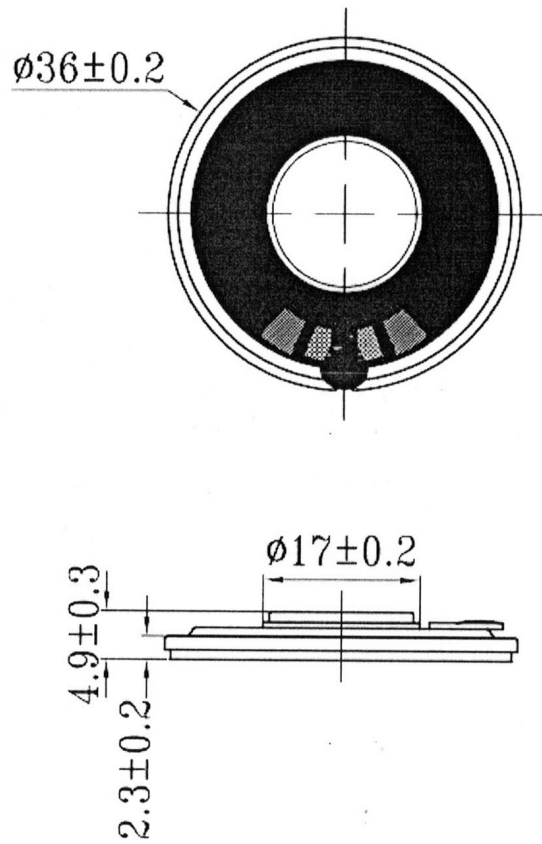

MODEL: GC0361MA | DESCRIPTION: SPEAKER

FEATURES

- 36 mm round frame
- 0.2 W input power
- mylar cone
- neodymium magnet

SPECIFICATIONS

parameter	conditions/description	min	typ	max	units
input power			0.2	0.5	W
impedance	at 1.0 kHz, 1.0 V	6.4	8	9.6	Ω
resonant frequency (Fo)	at 1.0 V	440	550	660	Hz
frequency response		Fo		7,700	Hz
sound pressure level	at 1.0 W, 50 cm, avg 0.6, 0.8, 1.0, 1.2 Hz	86	89	92	dB
buzz, rattle, etc.	must be normal at sine wave			1.26	V
dimensions	$\varnothing 36 \times 4.9$				mm
magnet	Nd-Fe-B				
cone material	PET				
terminal	solder pads				
operating temperature		-25		60	$^{\circ}\text{C}$
hand soldering	for maximum 3 seconds			380	$^{\circ}\text{C}$
RoHS	yes				

MECHANICAL DRAWING

units: mm

FREQUENCY RESPONSE CURVE

parameter	conditions/description
potentiometer range	50 dB
rectifier	RMS
lower limit frequency	20 Hz
zero level	60 dB

REVISION HISTORY

rev.	description	date
1.0	initial release	04/10/2003
1.01	brand update	04/14/2020
1.02	logo, datasheet style update	08/05/2022
1.03	CUI Devices rebranded to Same Sky	09/11/2024