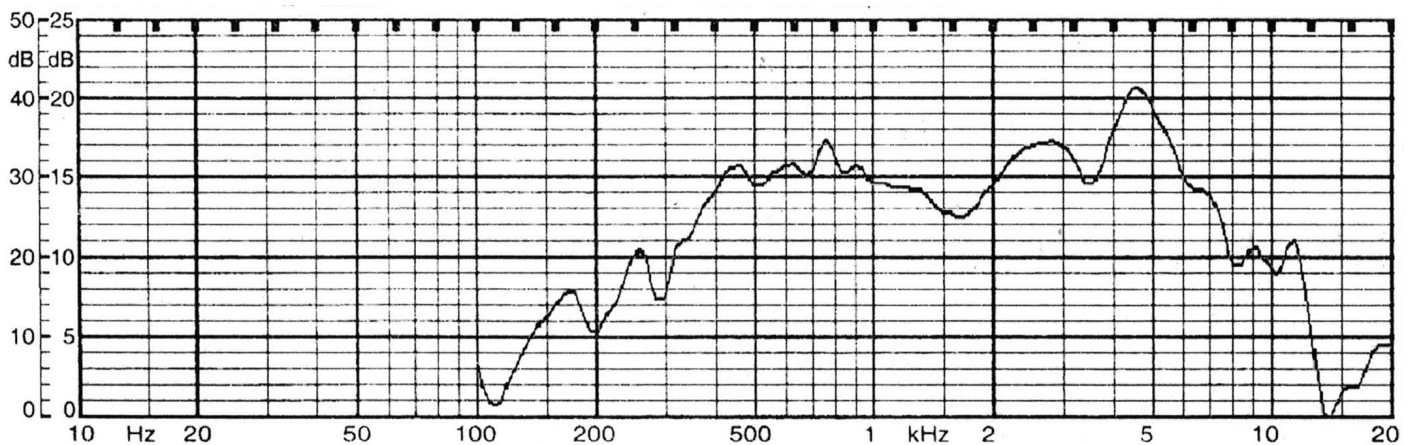

MODEL: GC0361MA | DESCRIPTION: SPEAKER

FEATURES

- 36 mm round frame
- 0.2 W input power
- mylar cone
- neodymium magnet

SPECIFICATIONS

parameter	conditions/description	min	typ	max	units
input power			0.2	0.5	W
impedance	at 1.0 kHz, 1.0 V	6.4	8	9.6	Ω
resonant frequency (Fo)	at 1.0 V	440	550	660	Hz
frequency response		Fo		7,700	Hz
sound pressure level	at 1.0 W, 50 cm, avg 0.6, 0.8, 1.0, 1.2 Hz	86	89	92	dB
buzz, rattle, etc.	must be normal at sine wave			1.26	V
dimensions	$\varnothing 36 \times 4.9$				mm
magnet	Nd-Fe-B				
cone material	PET				
terminal	solder pads				
operating temperature		-25		60	$^{\circ}\text{C}$
hand soldering	for maximum 3 seconds			380	$^{\circ}\text{C}$
RoHS	yes				

MECHANICAL DRAWING

units: mm

FREQUENCY RESPONSE CURVE

parameter	conditions/description
potentiometer range	50 dB
rectifier	RMS
lower limit frequency	20 Hz
zero level	60 dB

REVISION HISTORY

rev.	description	date
1.0	initial release	04/10/2003
1.01	brand update	04/14/2020
1.02	logo, datasheet style update	08/05/2022
1.03	CUI Devices rebranded to Same Sky	09/11/2024