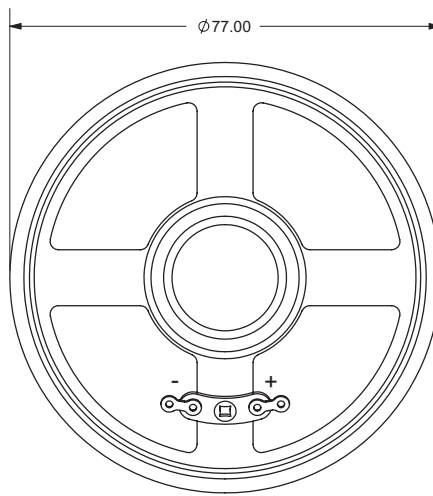

MODEL: GA0771M | DESCRIPTION: SPEAKER

FEATURES

- 77 mm
- round frame
- 1.0 W
- 8 Ω
- alnico magnet
- PET cone

SPECIFICATIONS

parameter	conditions/description	min	typ	max	units
input power			1.0	2.0	W
impedance	at 0.8 kHz, 1.0 V	6.8	8	9.2	Ω
resonant frequency (Fo)	at 1.0 V	240	300	360	Hz
frequency response		Fo		20,000	Hz
sound pressure level	at 1.0 W, 50 cm, avg 1.5, 2.0, 2.5, 3.0 kHz	87	90	93	dB
buzz, rattle, etc.	must be normal at sine wave			2.83	V
dimensions	\varnothing 77 x 25.5				mm
magnet	alnico				
cone material	PET				
terminal	solder eyelets				
weight			53.0		g
operating temperature		-25		60	$^{\circ}$ C
hand soldering	for maximum 3 seconds	360	380	400	$^{\circ}$ C
RoHS	yes				

MECHANICAL DRAWING

units: mm
tolerance: ±0.8 mm

FREQUENCY RESPONSE CURVE

parameter	conditions/description
potentiometer range	50 dB
rectifier	RMS
lower limit frequency	20 Hz
wr. speed	100 mm/sec
zero level	60 dB