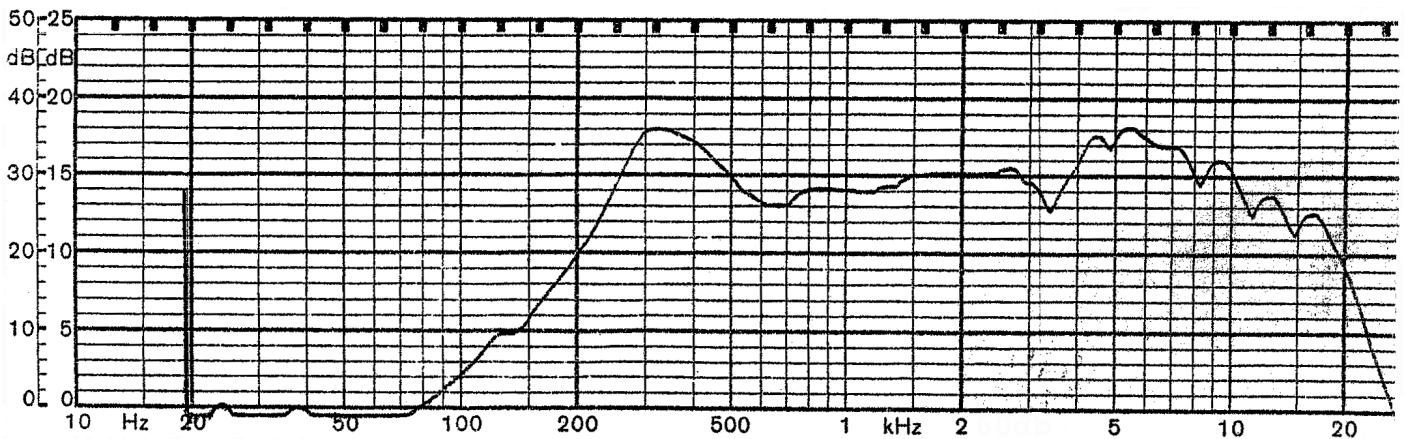

MODEL: GA0771M | DESCRIPTION: SPEAKER

FEATURES

- 77 mm
- round frame
- 1.0 W
- 8 Ω
- alnico magnet
- PET cone

SPECIFICATIONS

parameter	conditions/description	min	typ	max	units
input power			1.0	2.0	W
impedance	at 0.8 kHz, 1.0 V	6.8	8	9.2	Ω
resonant frequency (Fo)	at 1.0 V	240	300	360	Hz
frequency response		Fo		20,000	Hz
sound pressure level	at 1.0 W, 50 cm, avg 1.5, 2.0, 2.5, 3.0 kHz	87	90	93	dB
buzz, rattle, etc.	must be normal at sine wave			2.83	V
dimensions	\varnothing 77 x 25.5				mm
magnet	alnico				
cone material	PET				
terminal	solder eyelets				
weight			53.0		g
operating temperature		-25		60	$^{\circ}$ C
hand soldering	for maximum 3 seconds	360	380	400	$^{\circ}$ C
RoHS	yes				

MECHANICAL DRAWING

units: mm
tolerance: ±0.8 mm

FREQUENCY RESPONSE CURVE

parameter	conditions/description
potentiometer range	50 dB
rectifier	RMS
lower limit frequency	20 Hz
wr. speed	100 mm/sec
zero level	60 dB