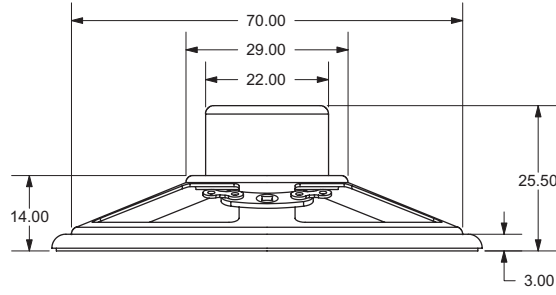

MODEL: GA0771M | DESCRIPTION: SPEAKER

FEATURES

- 77 mm
- round frame
- 1.0 W
- 8 Ω
- alnico magnet
- PET cone

SPECIFICATIONS

parameter	conditions/description	min	typ	max	units
input power			1.0	2.0	W
impedance	at 0.8 kHz, 1.0 V	6.8	8	9.2	Ω
resonant frequency (Fo)	at 1.0 V	240	300	360	Hz
frequency response		Fo		20,000	Hz
sound pressure level	at 1.0 W, 50 cm, avg 1.5, 2.0, 2.5, 3.0 kHz	87	90	93	dB
buzz, rattle, etc.	must be normal at sine wave			2.83	V
dimensions	\varnothing 77 x 25.5				mm
magnet	alnico				
cone material	PET				
terminal	solder eyelets				
weight			53.0		g
operating temperature		-25		60	$^{\circ}$ C
hand soldering	for maximum 3 seconds	360	380	400	$^{\circ}$ C
RoHS	yes				

MECHANICAL DRAWING

units: mm
tolerance: ±0.8 mm

FREQUENCY RESPONSE CURVE

parameter	conditions/description
potentiometer range	50 dB
rectifier	RMS
lower limit frequency	20 Hz
wr. speed	100 mm/sec
zero level	60 dB