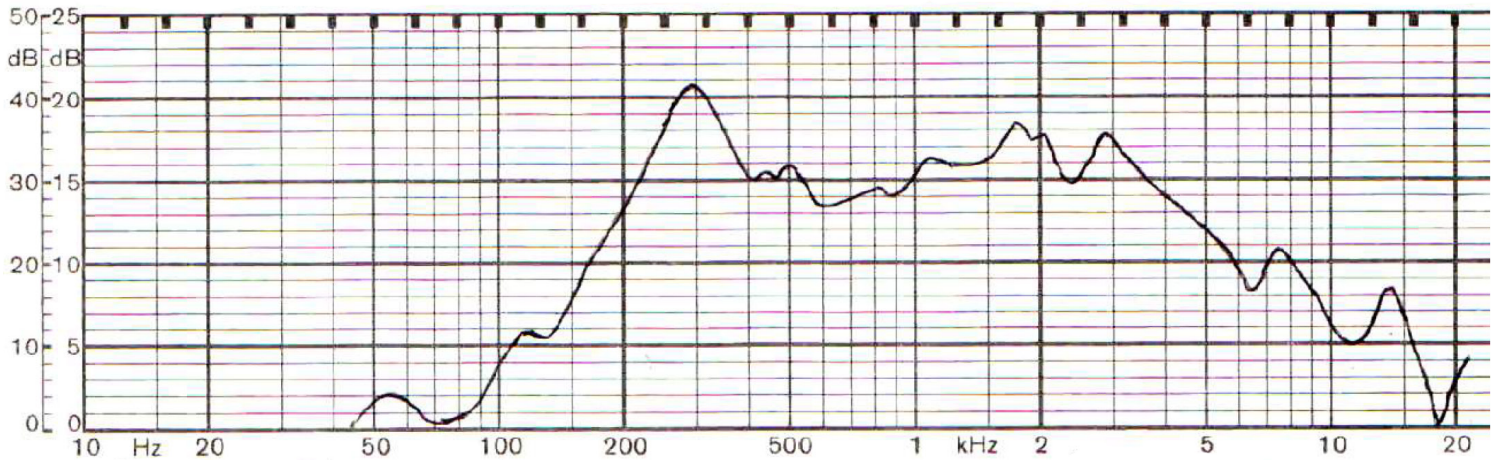

MODEL: GA0701 | DESCRIPTION: SPEAKER

FEATURES

- 70 mm round frame
- 8 Ω impedance
- rated 0.5 W
- AlNiCo magnet
- paper cone

SPECIFICATIONS

parameter	conditions/description	min	typ	max	units
input power			0.5	1.0	W
impedance	at 800 Hz, 1 V	6.8	8	9.2	Ω
resonant frequency (Fo)	at Fo, 1 V	224	280	336	Hz
frequency response		Fo		5,000	Hz
sound pressure level	at 0.5 W, 50 cm, avg at 1.0, 1.4, 1.7, 2.0 kHz	90	93	96	dB
buzz, rattle, etc.	must be normal at sine wave, frequency range			2.0	V
dimensions	\varnothing 70 x 22.5				mm
magnet	AlNiCo				
cone material	paper				
terminal	solder eyelets				
weight			46		g
RoHS	yes				

MECHANICAL DRAWING

units: mm
tolerance: ±0.5 mm

FREQUENCY RESPONSE CURVE

parameter	conditions/description
potentiometer range	50 dB
rectifier	RMS
lower limit frequency	20 Hz
wr. speed	100 mm/sec
zero level	60 dB