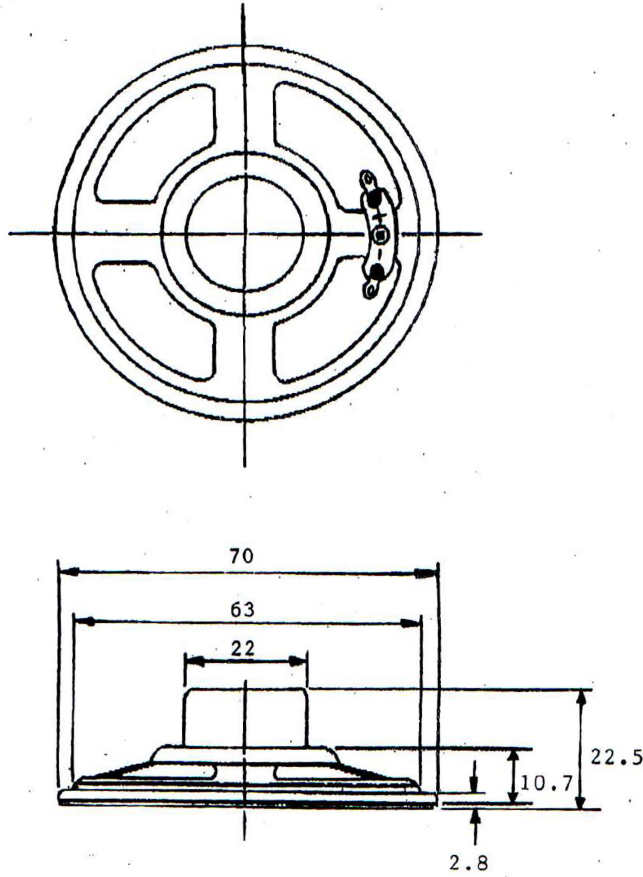

MODEL: GA0701 | DESCRIPTION: SPEAKER

FEATURES

- 70 mm round frame
- 8 Ω impedance
- rated 0.5 W
- AlNiCo magnet
- paper cone

SPECIFICATIONS

parameter	conditions/description	min	typ	max	units
input power			0.5	1.0	W
impedance	at 800 Hz, 1 V	6.8	8	9.2	Ω
resonant frequency (Fo)	at Fo, 1 V	224	280	336	Hz
frequency response		Fo		5,000	Hz
sound pressure level	at 0.5 W, 50 cm, avg at 1.0, 1.4, 1.7, 2.0 kHz	90	93	96	dB
buzz, rattle, etc.	must be normal at sine wave, frequency range			2.0	V
dimensions	\varnothing 70 x 22.5				mm
magnet	AlNiCo				
cone material	paper				
terminal	solder eyelets				
weight			46		g
RoHS	yes				

MECHANICAL DRAWING

units: mm
tolerance: ±0.5 mm

FREQUENCY RESPONSE CURVE

parameter	conditions/description
potentiometer range	50 dB
rectifier	RMS
lower limit frequency	20 Hz
wr. speed	100 mm/sec
zero level	60 dB