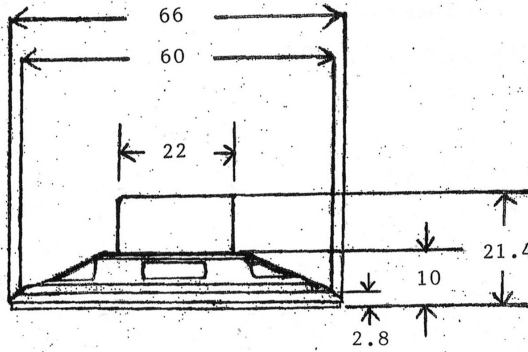

MECHANICAL DRAWING

units: mm
tolerance: ±0.5 mm