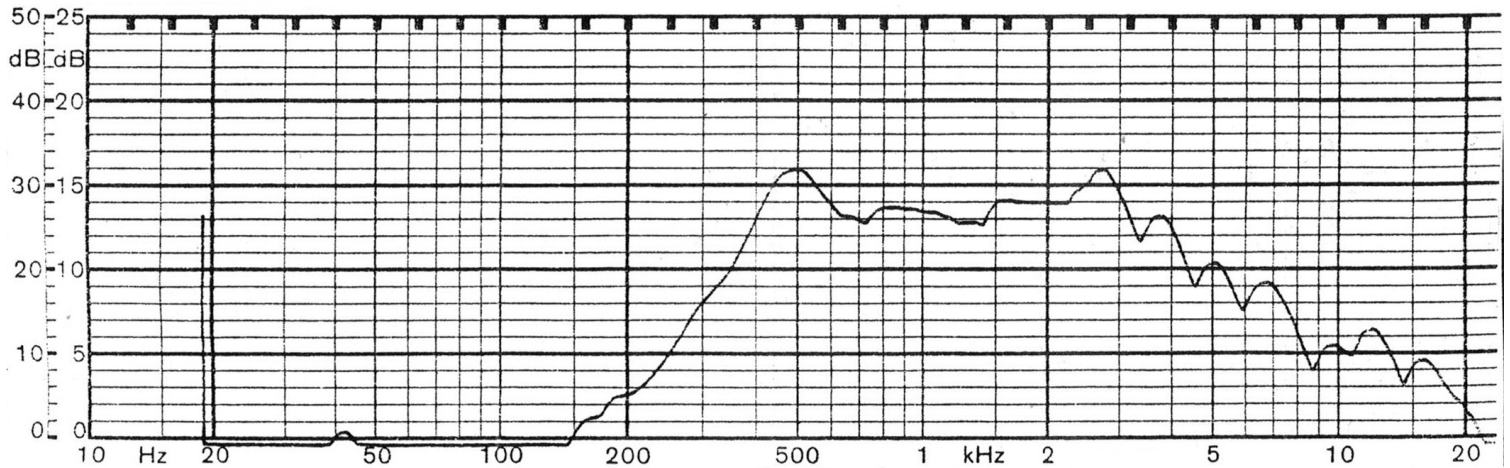

**MODEL:** GA0661 | **DESCRIPTION:** SPEAKER**FEATURES**

- 66 mm round frame
- 8 Ω impedance
- rated 0.3 W
- AlNiCo magnet
- paper cone

**SPECIFICATIONS**

parameter	conditions/description	min	typ	max	units
input power			0.3	0.5	W
impedance	at 800 Hz, 1 V	6.8	8	9.2	Ω
resonant frequency (Fo)	at 1 V	256	320	384	Hz
frequency response		Fo		6,000	Hz
sound pressure level	at 0.3 W, 50 cm, avg at 0.7, 0.9, 1.2, 1.4 kHz	84	87	90	dB
buzz, rattle, etc.	must be normal at sine wave, frequency range			1.55	V
dimensions	\varnothing 66 x 21.4				mm
magnet	AlNiCo				
cone material	paper				
terminal	solder terminals				
operating temperature		-25		70	$^{\circ}$ C
RoHS	yes				

MECHANICAL DRAWING

units: mm
tolerance: ±0.5 mm

FREQUENCY RESPONSE CURVE

parameter	conditions/description
potentiometer range	50 dB
rectifier	RMS
lower limit frequency	20 Hz
wr. speed	100 mm/sec
zero level	60 dB