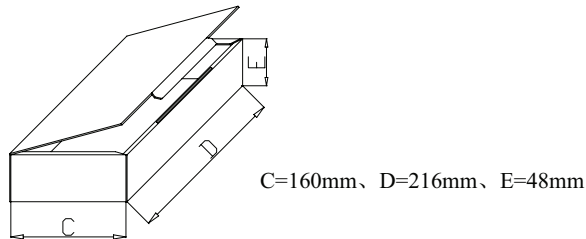

Notes: 1. Do not exceed 2 reflow cycles.

PACKAGING

units: mm

Bag Size: 190 x 160 mm
 Carton Box Size: 445 x 350 x 280 mm
 Bag QTY: 1,000 pcs per bag
 Carton Box QTY: 60,000 pcs per carton

REVISION HISTORY