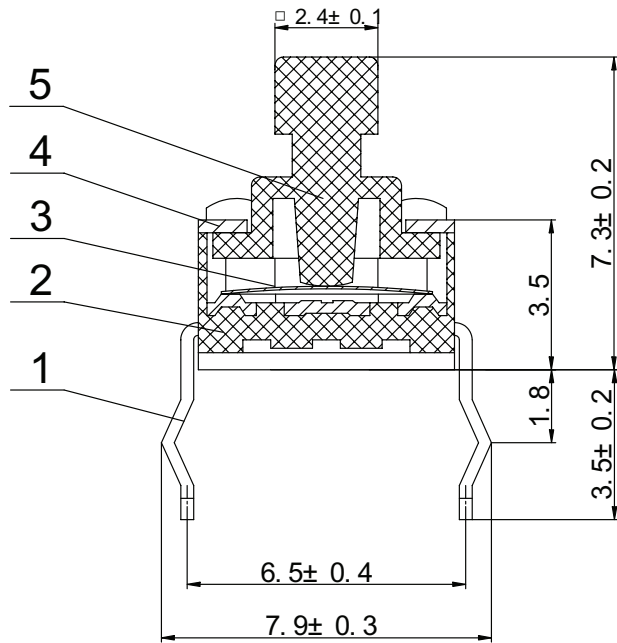

SERIES: TS01 | **DESCRIPTION:** TACTILE SWITCH**FEATURES**

- through hole
- 7.3 mm actuator
- black actuator

**SPECIFICATIONS**

parameter	conditions/description	min	typ	max	units
rated voltage		1		12	Vdc
rated current		0.01		50	mA
withstanding voltage	for 1 minute		250		Vac
contact resistance	applying load of 2 times operating force at 5 Vdc, 10 mA			100	mΩ
insulation resistance	at 100 Vdc for 1 minute	100			MΩ
operating force	see force table				
actuator travel		0.15	0.25	0.35	mm
operating temperature		-30		80	°C
storage temperature		-40		90	°C
life	rated load, 2 cycles/second, 1.5 times operating force				
	100 gf models		100,000		cycles
	160 gf models		80,000		cycles
	260 gf models		60,000		cycles
vibration	10-55~10 Hz, 1.5 mm amplitude, 2 hours on each XYZ				
flammability rating	see material table				
RoHS	yes				

SOLDERABILITY

parameter	conditions/description	min	typ	max	units
hand soldering	for maximum 3 seconds			350	°C
wave soldering	for maximum 5 seconds			260	°C

PART NUMBER KEY

TS01 - 66 - XX - BK - XXX - D		
Base Number	Actuator Height: 73 = 7.3 mm	Push Force: 100 = 100 gf 160 = 160 gf 260 = 260 gf

MECHANICAL DRAWING

units: mm
 tolerance: ± 0.2 mm
 unless otherwise noted

ITEM	DESCRIPTION	MATERIAL	PLATING/COLOR
1	terminals	brass	silver
2	housing	PA66 [UL94HB]	black
3	contacts	phosphor bronze	silver
4	cover	stainless steel	
5	stem	PA66 [UL94HB]	black

A=160mm、B=190mm

C=160mm、D=216mm、E=48mm

X=350mm、Y=455、Z=280mm

REVISION HISTORY

rev.	description	date
1.0	initial release	09/20/2021
1.01	logo, datasheet style update	08/05/2022
1.02	CUI Devices rebranded to Same Sky	09/12/2024