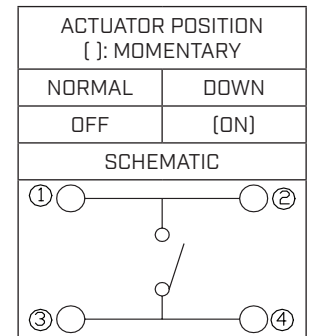

MECHANICAL DRAWING

units: mm
tolerance: ± 0.2 mm
unless otherwise noted

ITEM	DESCRIPTION	MATERIAL	PLATING/COLOR
1	terminals	brass	silver
2	housing	PA66 [UL94HB]	black
3	contacts	phosphor bronze	silver
4	cover	stainless steel	
5	stem	PA66 [UL94HB]	black

Operating Force Table

Model	Press Force [N]	Return Force [N]
100	1.0$\pm$0.3	>0.2
160	1.6$\pm$0.5	>0.2
260	2.6$\pm$0.5	>0.2