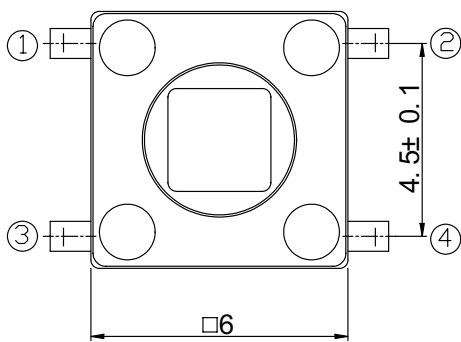

SERIES: TS01 | **DESCRIPTION:** TACTILE SWITCH**FEATURES**

- through hole
- 7.3 mm actuator
- black actuator

**SPECIFICATIONS**

parameter	conditions/description	min	typ	max	units
rated voltage		1		12	Vdc
rated current		0.01		50	mA
withstanding voltage	for 1 minute		250		Vac
contact resistance	applying load of 2 times operating force at 5 Vdc, 10 mA			100	mΩ
insulation resistance	at 100 Vdc for 1 minute	100			MΩ
operating force	see force table				
actuator travel		0.15	0.25	0.35	mm
operating temperature		-30		80	°C
storage temperature		-40		90	°C
life	rated load, 2 cycles/second, 1.5 times operating force				
	100 gf models		100,000		cycles
	160 gf models		80,000		cycles
	260 gf models		60,000		cycles
vibration	10-55~10 Hz, 1.5 mm amplitude, 2 hours on each XYZ				
flammability rating	see material table				
RoHS	yes				

SOLDERABILITY

parameter	conditions/description	min	typ	max	units
hand soldering	for maximum 3 seconds			350	°C
wave soldering	for maximum 5 seconds			260	°C

PART NUMBER KEY

TS01 - 66 - XX - BK - XXX - D		
Base Number	Actuator Height: 73 = 7.3 mm	Push Force: 100 = 100 gf 160 = 160 gf 260 = 260 gf

MECHANICAL DRAWING

units: mm
 tolerance: ± 0.2 mm
 unless otherwise noted

ITEM	DESCRIPTION	MATERIAL	PLATING/COLOR
1	terminals	brass	silver
2	housing	PA66 [UL94HB]	black
3	contacts	phosphor bronze	silver
4	cover	stainless steel	
5	stem	PA66 [UL94HB]	black

Model	Press Force [N]	Return Force [N]
100	1.0 \pm 0.3	>0.2
160	1.6 \pm 0.5	>0.2
260	2.6 \pm 0.5	>0.2

PACKAGING

units: mm

Bag Size: 190 x 160 mm
Carton Box Size: 445 x 350 x 280 mm
Bag QTY: 1,000 pcs per box
Carton Box QTY: 60,000 pcs per bag