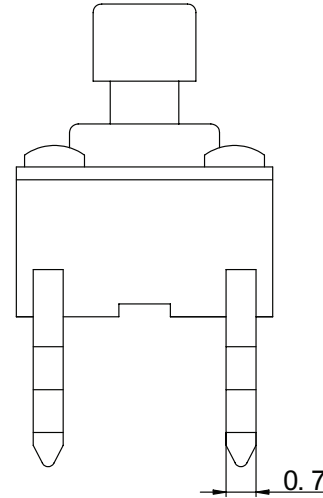

MECHANICAL DRAWING

units: mm
tolerance: ± 0.2 mm
unless otherwise noted

ITEM	DESCRIPTION	MATERIAL	PLATING/COLOR
1	terminals	brass	silver
2	housing	PA66 [UL94HB]	black
3	contacts	phosphor bronze	silver
4	cover	stainless steel	
5	stem	PA66 [UL94HB]	black

Operating Force Table

Model	Press Force [N]	Return Force [N]
100	1.0$\pm$0.3	>0.2
160	1.6$\pm$0.5	>0.2
260	2.6$\pm$0.5	>0.2