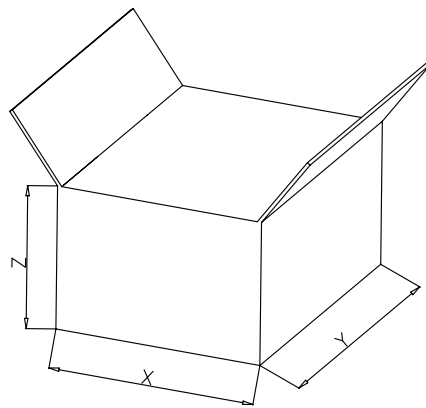

Model	Press Force [N]	Return Force [N]
100	1.0 \pm 0.3	>0.2
160	1.6 \pm 0.5	>0.2
260	2.6 \pm 0.5	>0.2

PACKAGING

units: mm

Bag Size: 190 x 160 mm
Carton Box Size: 445 x 350 x 280 mm
Bag QTY: 1,000 pcs per box
Carton Box QTY: 60,000 pcs per bag

A=160mm、B=190mm

C=160mm、D=216mm、E=48mm

X=350mm、Y=455、Z=280mm

REVISION HISTORY

rev.	description	date
1.0	initial release	09/20/2021
1.01	logo, datasheet style update	08/05/2022
1.02	CUI Devices rebranded to Same Sky	09/12/2024