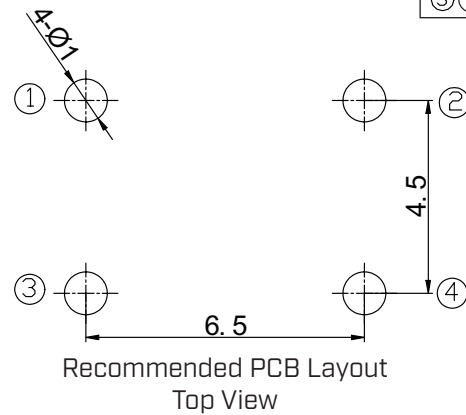

MECHANICAL DRAWING

units: mm
tolerance: ± 0.2 mm
unless otherwise noted

ITEM	DESCRIPTION	MATERIAL	PLATING/COLOR
1	terminals	brass	silver
2	housing	PA66 [UL94HB]	black
3	contacts	phosphor bronze	silver
4	cover	stainless steel	
5	stem	PA66 [UL94HB]	black

Operating Force Table

Model	Press Force [N]	Return Force [N]
100	1.0$\pm$0.3	>0.2
160	1.6$\pm$0.5	>0.2
260	2.6$\pm$0.5	>0.2