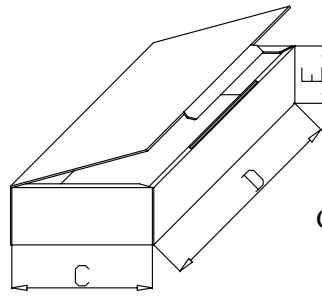

Model	Press Force [N]	Return Force [N]
100	1.0 \pm 0.3	>0.2
160	1.6 \pm 0.5	>0.2
260	2.6 \pm 0.5	>0.2

PACKAGING

units: mm

Bag Size: 190 x 160 mm
Carton Box Size: 445 x 350 x 280 mm
Bag QTY: 1,000 pcs per box
Carton Box QTY: 60,000 pcs per bag

A=160mm、B=190mm

C=160mm、D=216mm、E=48mm

X=350mm、Y=455、Z=280mm

REVISION HISTORY

rev.	description	date
1.0	initial release	09/20/2021
1.01	logo, datasheet style update	08/05/2022
1.02	CUI Devices rebranded to Same Sky	09/12/2024