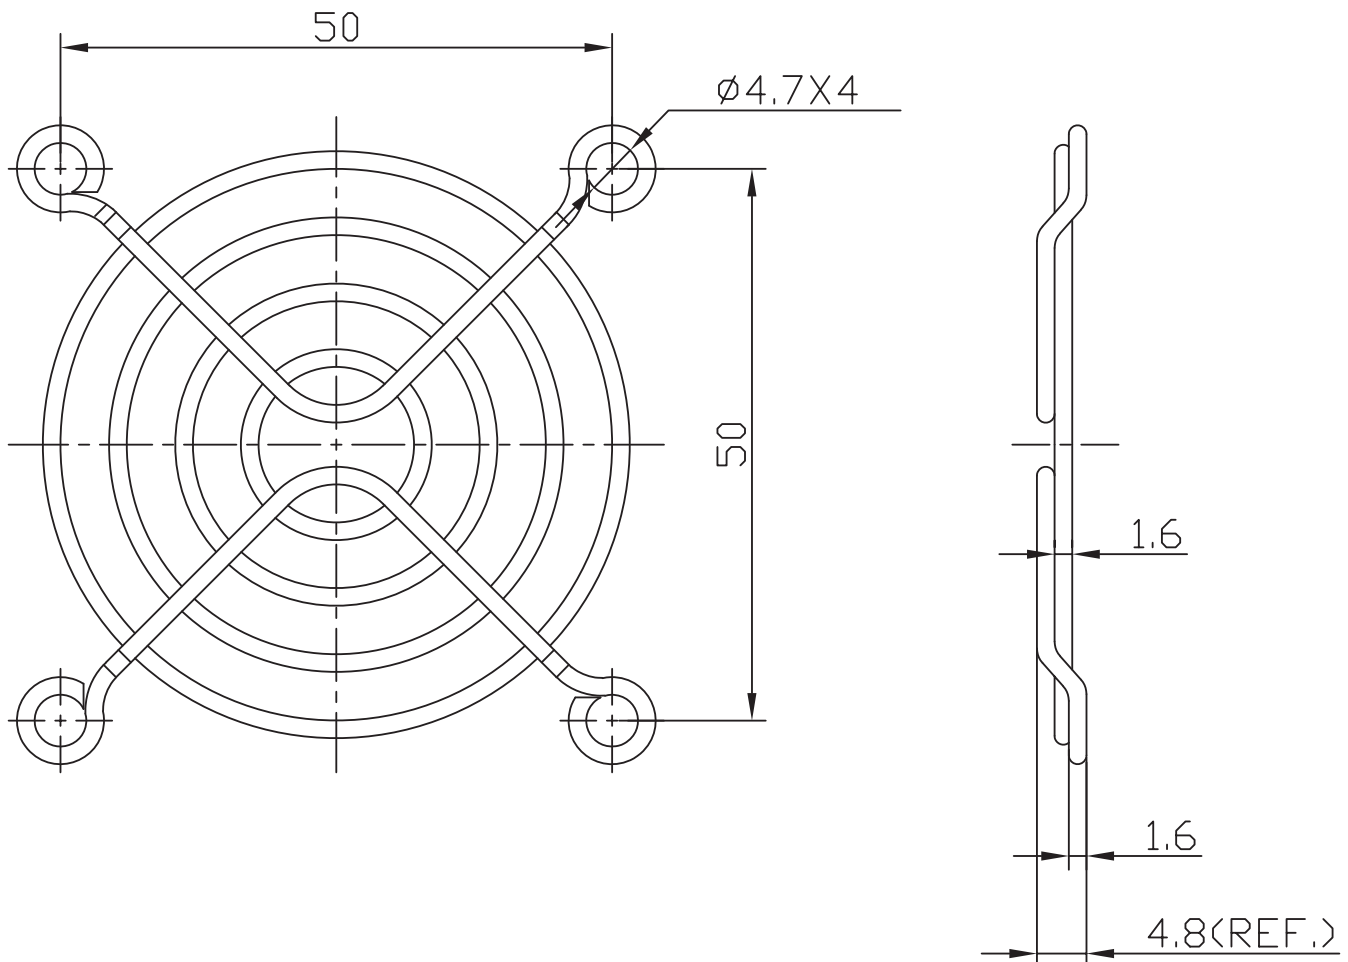

**MODEL:** FG60-50 | **DESCRIPTION:** FAN GUARD

**FEATURES**

- 50 mm pitch
- for use with 60 mm fan
- available with black oxide finish

**MECHANICAL DRAWING**

units: mm  
tolerance: ±1.0 mm  
unless otherwise noted

DESCRIPTION	MATERIAL	PLATING/COLOR
frame	steel wire	nickel chrome*

Notes: \*Add "B" to the end of the part number for black oxide finish.