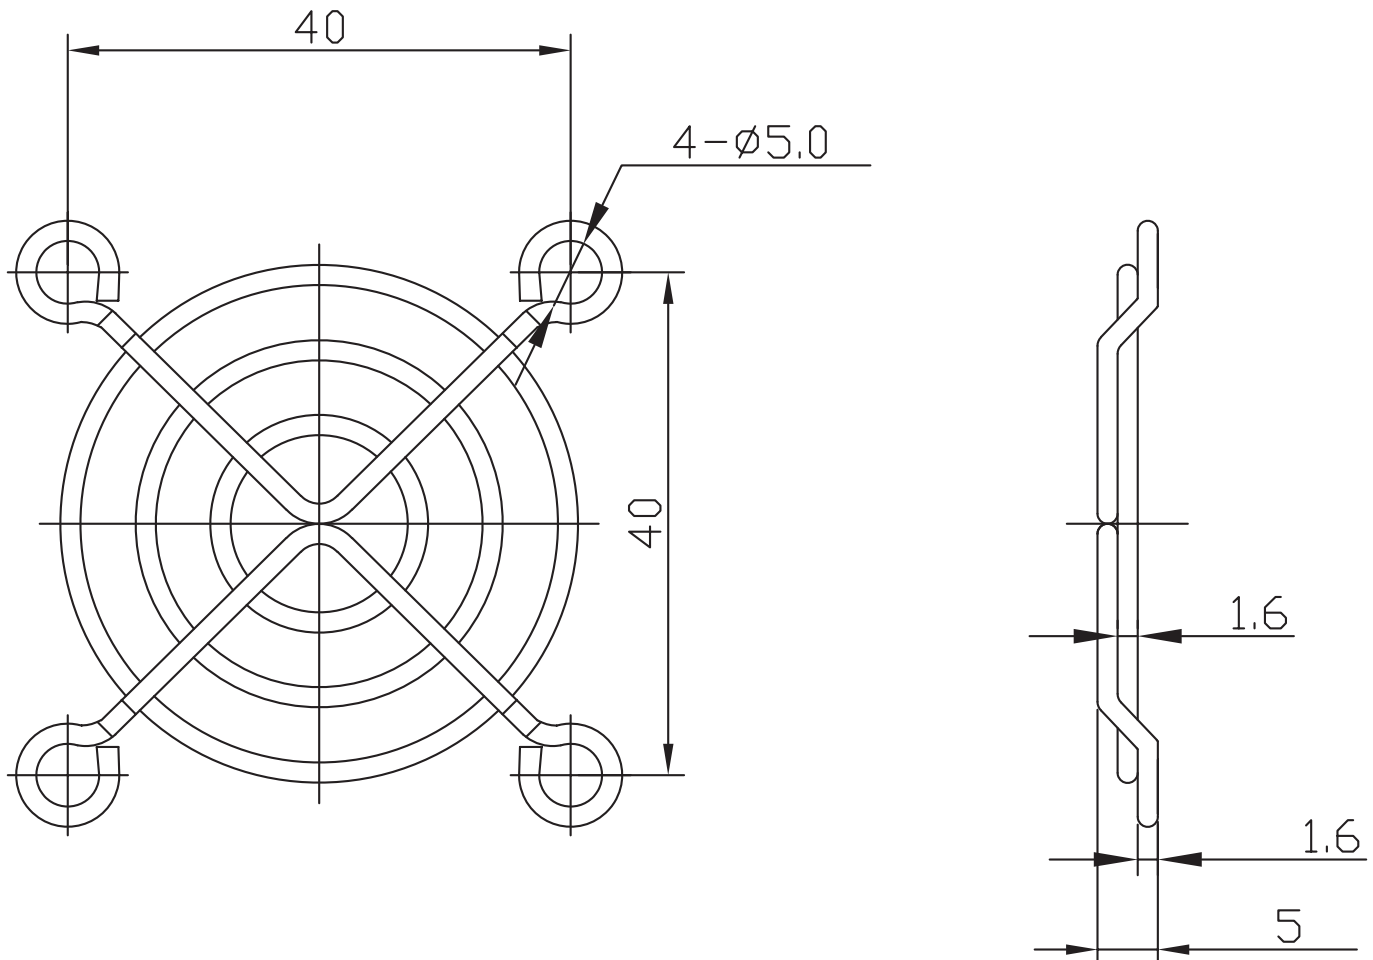

MECHANICAL DRAWING

units: mm
tolerance: ±0.5 mm
unless otherwise noted

DESCRIPTION	MATERIAL	PLATING/COLOR
frame	steel wire	nickel chrome*

Notes: *Add "B" to the end of the part number for black oxide finish.