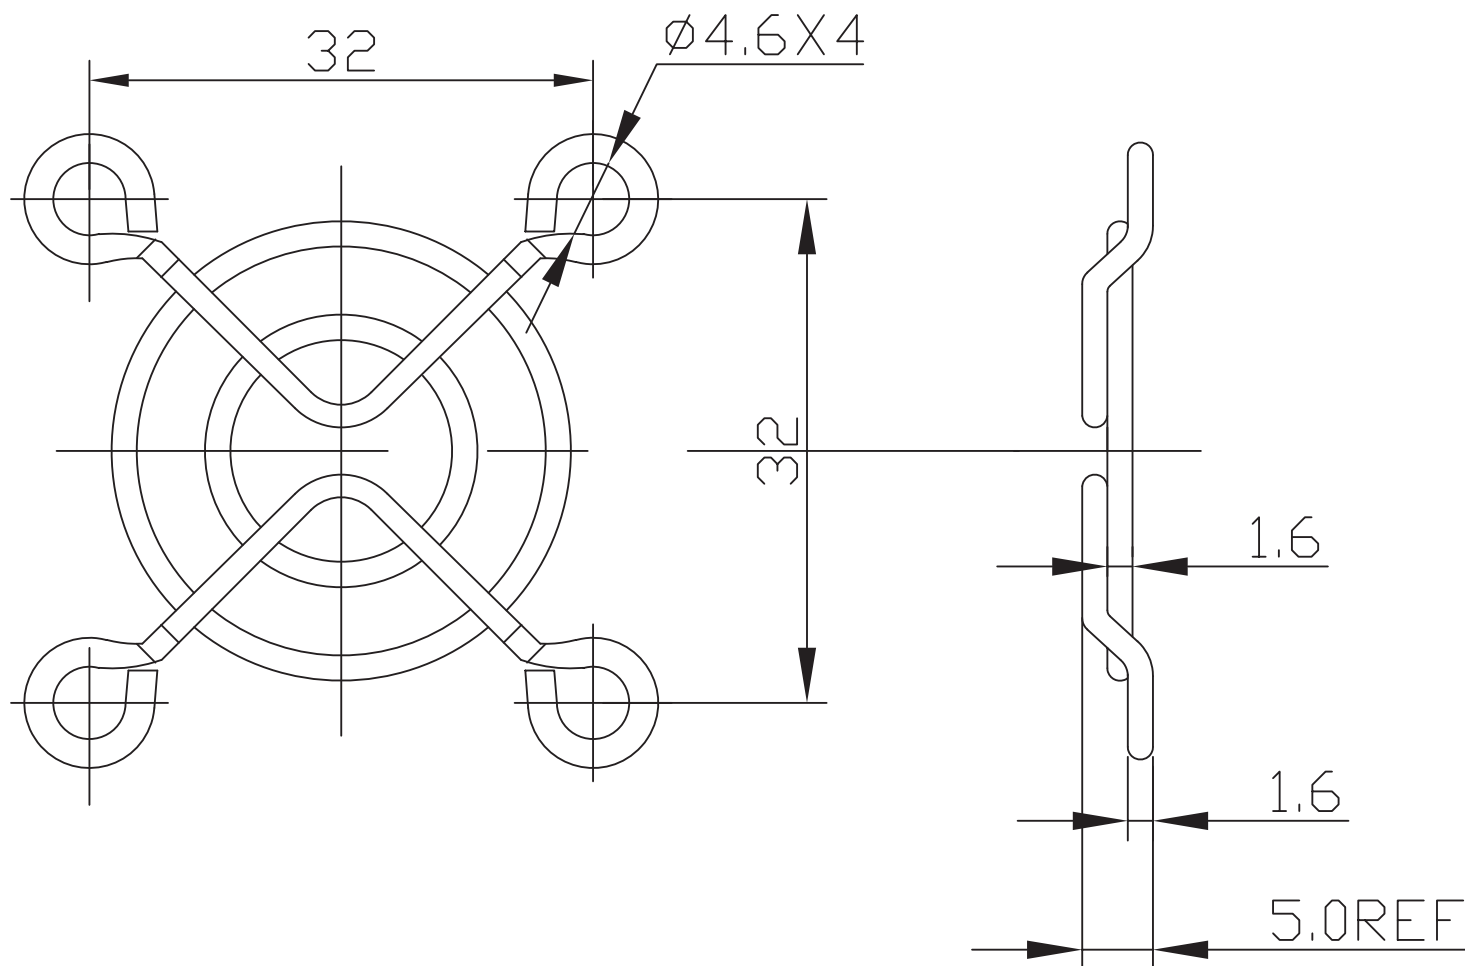

MECHANICAL DRAWING

units: mm
tolerance: ±0.5 mm
unless otherwise noted

DESCRIPTION	MATERIAL	PLATING/COLOR
frame	steel wire	nickel chrome*

Notes: *Add "B" to the end of the part number for black oxide finish.