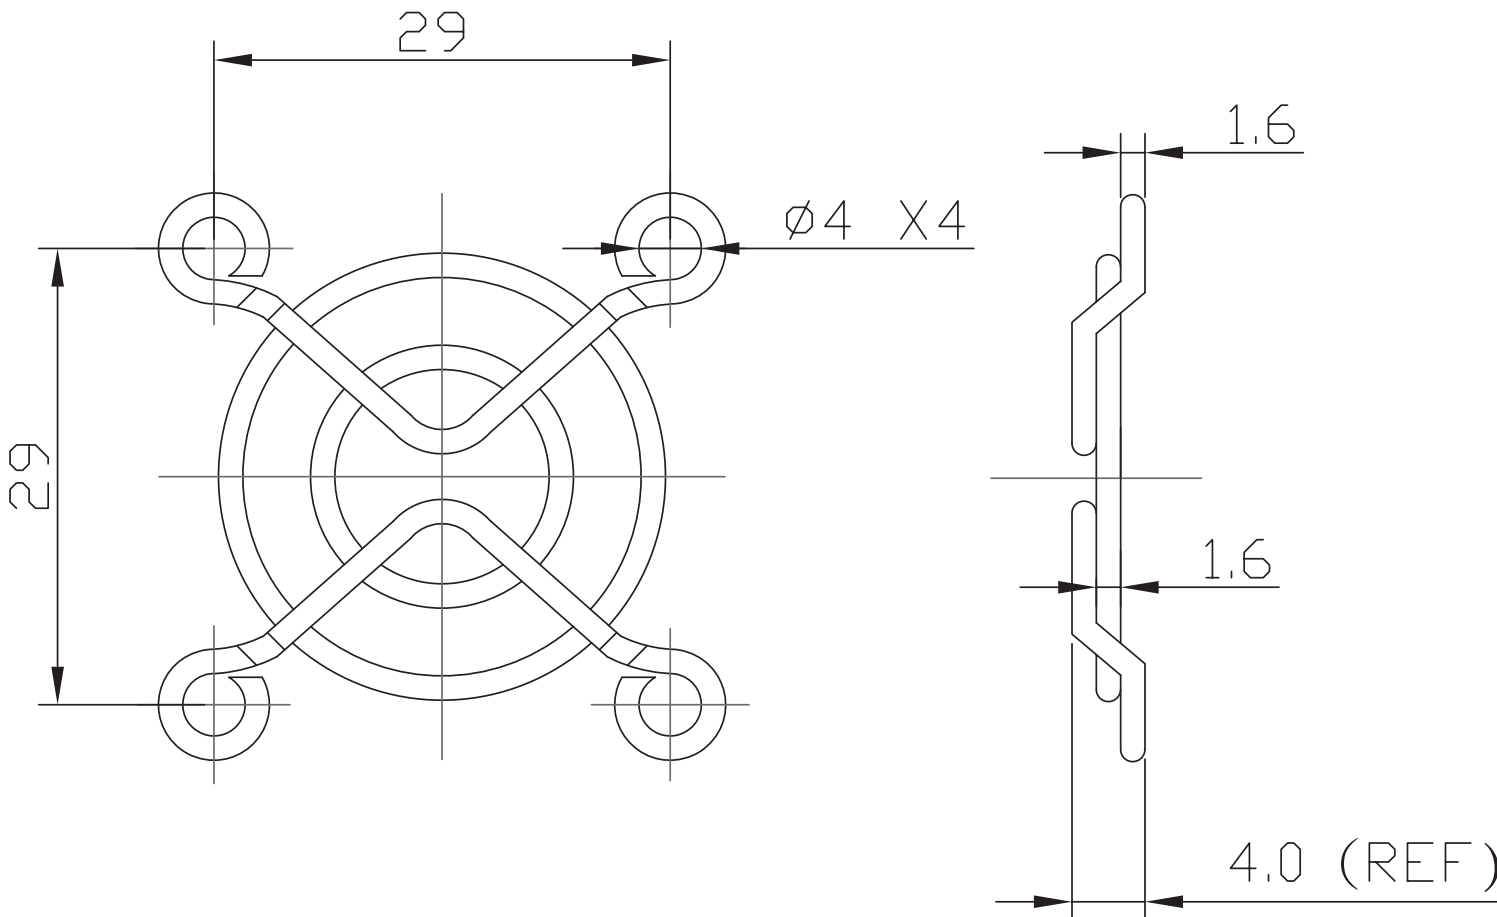

MECHANICAL DRAWING

units: mm
tolerance: ±1.0 mm
unless otherwise noted

DESCRIPTION	MATERIAL	PLATING/COLOR
frame	steel wire	nickel chrome*

Notes: *Add "B" to the end of the part number for black oxide finish.