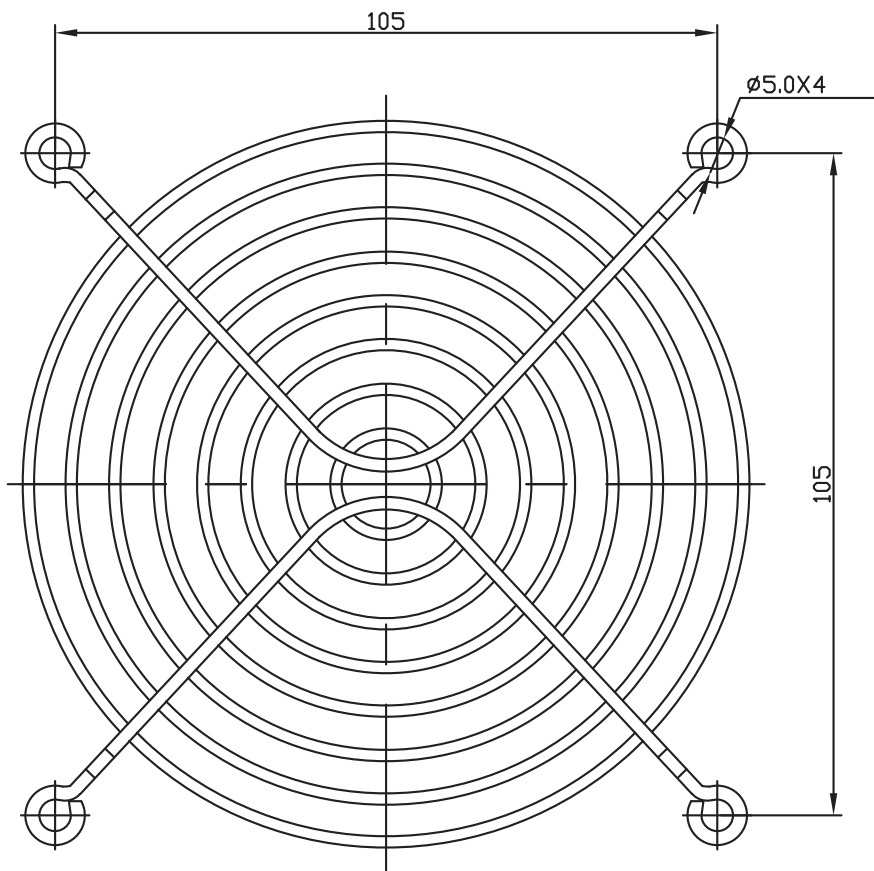

MODEL: FG120-105 | **DESCRIPTION:** FAN GUARD

FEATURES

- 105 mm pitch
- for use with 120 mm fan
- available with black oxide finish

MECHANICAL DRAWING

units: mm
 tolerance: ±1.0 mm
 unless otherwise noted

DESCRIPTION	MATERIAL	PLATING/COLOR
frame	steel wire	nickel chrome*

Notes: *Add "B" to the end of the part number for black oxide finish.

REVISION HISTORY

rev.	description	date
1.0	initial release	11/19/2019
1.01	logo, datasheet style update	08/05/2022
1.02	CUI Devices rebranded to Same Sky	09/12/2024