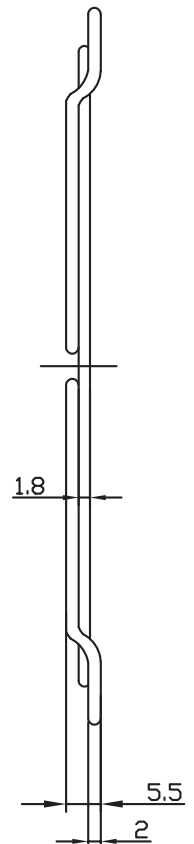

MODEL: FG120-105 | **DESCRIPTION:** FAN GUARD

FEATURES

- 105 mm pitch
- for use with 120 mm fan
- available with black oxide finish

MECHANICAL DRAWING

units: mm
 tolerance: ±1.0 mm
 unless otherwise noted

DESCRIPTION	MATERIAL	PLATING/COLOR
frame	steel wire	nickel chrome*

Notes: *Add "B" to the end of the part number for black oxide finish.

REVISION HISTORY

rev.	description	date
1.0	initial release	11/19/2019
1.01	logo, datasheet style update	08/05/2022
1.02	CUI Devices rebranded to Same Sky	09/12/2024