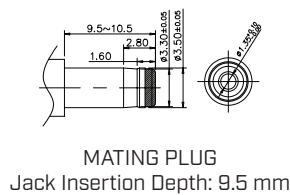

MODEL: PR-1335D-X7 | DESCRIPTION: DC POWER RECEPTACLE

FEATURES

- 1.3 mm center pin
- IPX7 rated

SPECIFICATIONS

parameter	conditions/description	min	typ	max	units
rated input voltage			30		Vdc
rated input current				1	A
contact resistance				30	mΩ
insulation resistance	at 500 Vdc	100			MΩ
voltage withstand	for 1 minute			500	Vac
insertion/withdrawal force		0.5		3	kg
operating temperature		-20		70	°C
storage temperature		-40		85	°C
life			5,000		cycles
flammability rating	UL94V-0				
RoHS	yes				
IP level	IPX7				

SOLDERABILITY

parameter	conditions/description	min	typ	max	units
hand soldering	for 3±1 seconds	375	380	385	°C

MECHANICAL DRAWING

units: mm
 tolerance:
 X.X ±0.38 mm
 X.XX ±0.30 mm
 X.XXX ±0.15 mm
 unless otherwise specified

ITEM	DESCRIPTION	MATERIAL	PLATING/COLOR
1	housing	PA10T (UL94V-0)	black
2	bushing	brass	nickel
3	terminal 1	brass	CuSn
4	terminal 2	phosphor bronze t=0.20	CuSn

Schematic	+1 -2
Model	PR-1335D-X7
Center Pin	$\phi 1.3$ mm