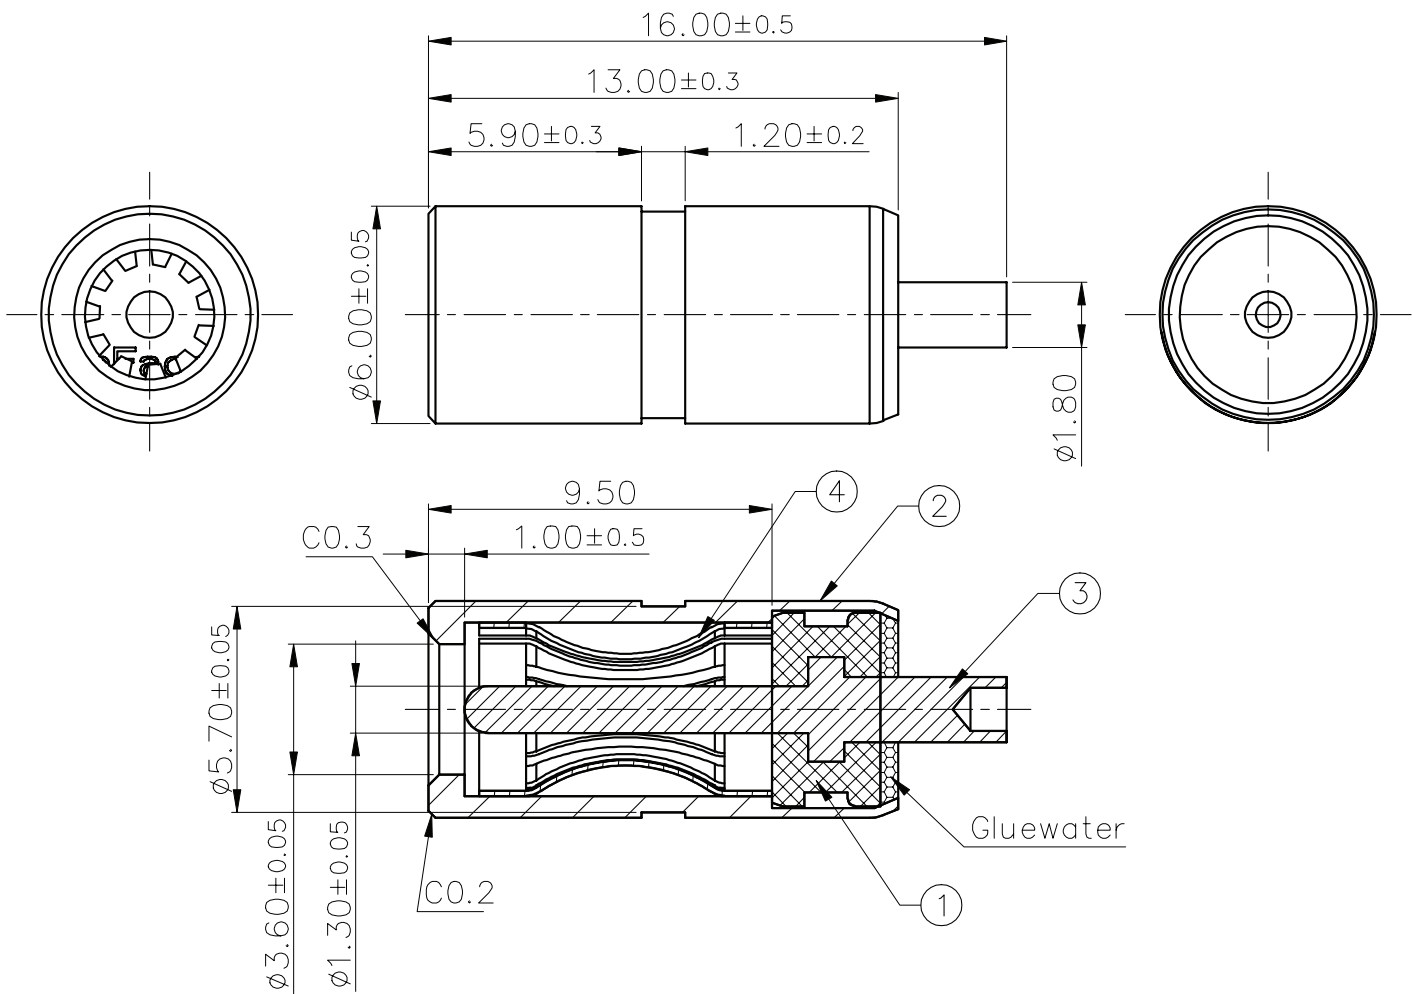

MODEL: PR-1335D-X7 | DESCRIPTION: DC POWER RECEPTACLE

FEATURES

- 1.3 mm center pin
- IPX7 rated

SPECIFICATIONS

parameter	conditions/description	min	typ	max	units
rated input voltage			30		Vdc
rated input current				1	A
contact resistance				30	mΩ
insulation resistance	at 500 Vdc	100			MΩ
voltage withstand	for 1 minute			500	Vac
insertion/withdrawal force		0.5		3	kg
operating temperature		-20		70	°C
storage temperature		-40		85	°C
life			5,000		cycles
flammability rating	UL94V-0				
RoHS	yes				
IP level	IPX7				

SOLDERABILITY

parameter	conditions/description	min	typ	max	units
hand soldering	for 3±1 seconds	375	380	385	°C

MECHANICAL DRAWING

units: mm
 tolerance:
 X.X ±0.38 mm
 X.XX ±0.30 mm
 X.XXX ±0.15 mm
 unless otherwise specified

ITEM	DESCRIPTION	MATERIAL	PLATING/COLOR
1	housing	PA10T (UL94V-0)	black
2	bushing	brass	nickel
3	terminal 1	brass	CuSn
4	terminal 2	phosphor bronze t=0.20	CuSn

Schematic	+1 -2
Model	PR-1335D-X7
Center Pin	$\phi 1.3$ mm