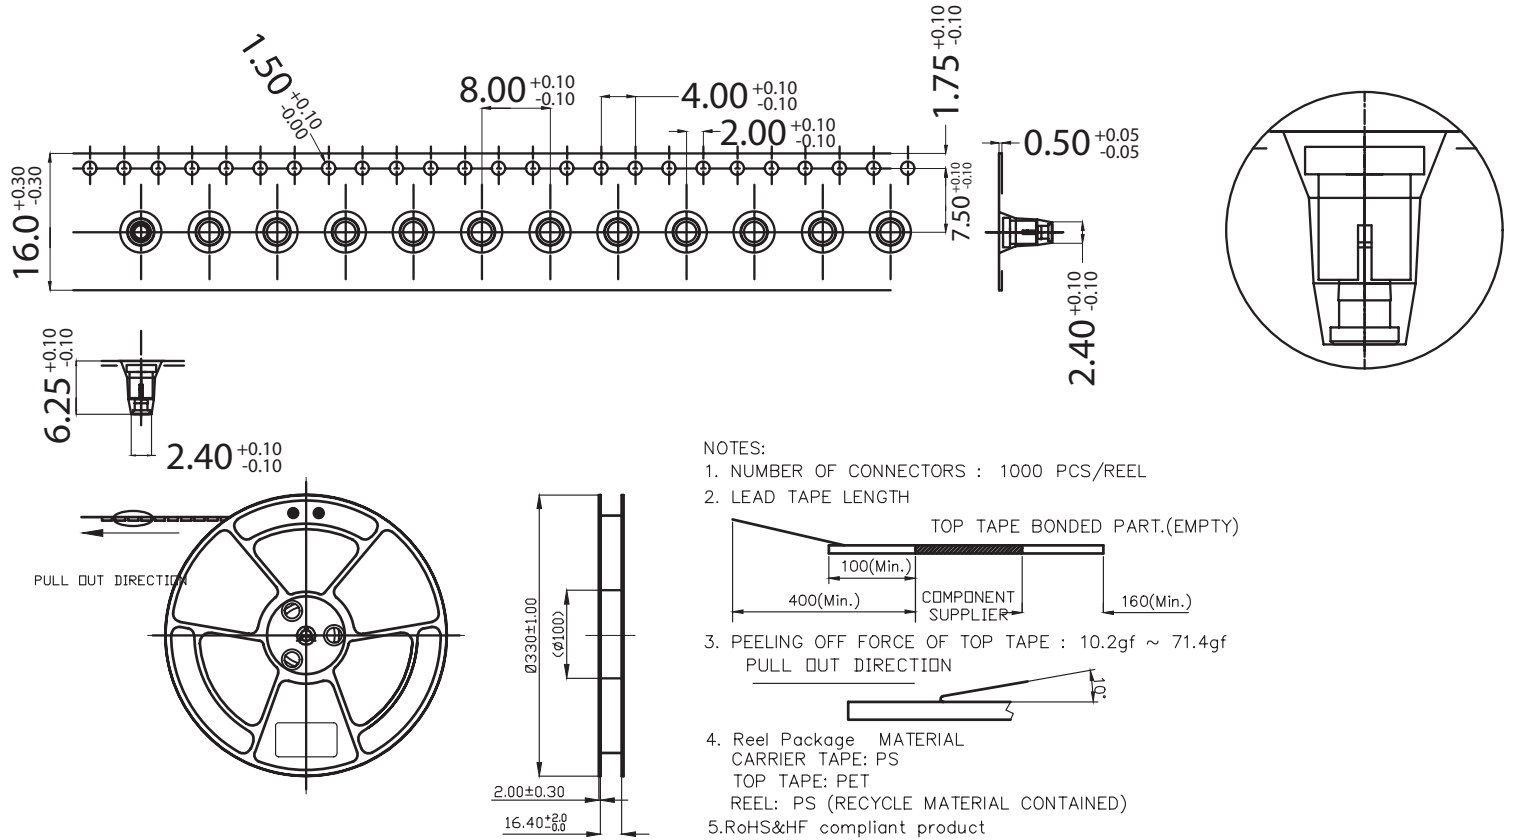

**MODEL:** CPG-28-SMT-TR | **DESCRIPTION:** POGO PIN**FEATURES**

- pogo pin
- surface mount
- gold plated

**SPECIFICATIONS**

parameter	conditions/description	min	typ	max	units
rated voltage				12	Vdc
rated current				2	A
contact resistance	at working height			30	mΩ
force	at minimum compression	30	50	70	gf
	at working height	48	60	72	gf
	at maximum compression	50	70	90	gf
mid stroke			0.8		mm
full stroke			1.3		mm
working height			3.7		mm
life		10,000			cycles
operating temperature		-40		85	°C
RoHS	yes				

## MECHANICAL DRAWING

units: mm  
 tolerance:  
 X.X: ±0.15 mm  
 X.XX: ±0.10 mm  
 PCB: ±0.05 mm  
 unless otherwise noted

DESCRIPTION	MATERIAL	PLATING/COLOR
barrel	brass	0.10 µm min gold over 1.25 µm min nickel
plunger	brass	0.25 µm min gold over 1.25 µm min nickel
spring	stainless steel wire	
housing	high temp. plastic [UL94V-0]	black

Recommended PCB Layout  
 Top View

## PACKAGING

units: mm

Reel Size:  $\varnothing 330$  mm

Reel QTY: 1,000 pcs per reel