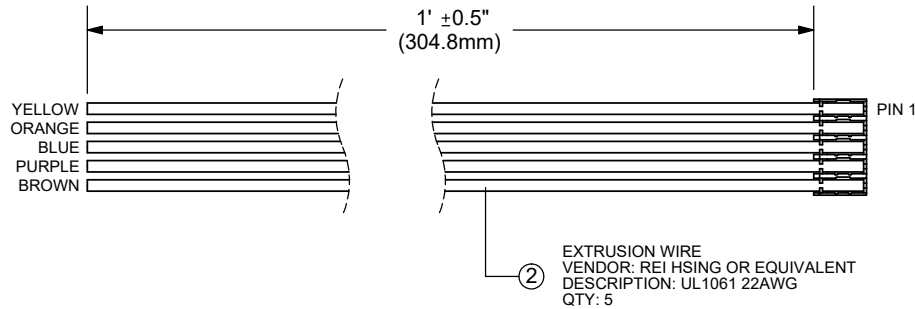

Additional Resources: [Product Page](#)

REV.	DESCRIPTION	DATE
A	initial release	10/22/2008
B	brand update	04/13/2020
C	CUI Devices rebranded to Same Sky	09/12/2024

①
 TERMINAL CONNECTOR
 VENDOR: AMP
 PART NO: 3-640440-5
 DESCRIPTION: .1" PITCH CONNECTOR
 QTY: 1

same sky

6405 SW Rosewood St, Suite C
 Lake Oswego, OR 97035
 Phone: 877-323-3576

Website: www.sameskydevices.com

TITLE: WIRE HARNESS		REV: C
PART NO. CUI-435-1FT	UNITS: INCH[MM]	
DRAWN BY: RDS	APPROVED BY:	SCALE: 1:1