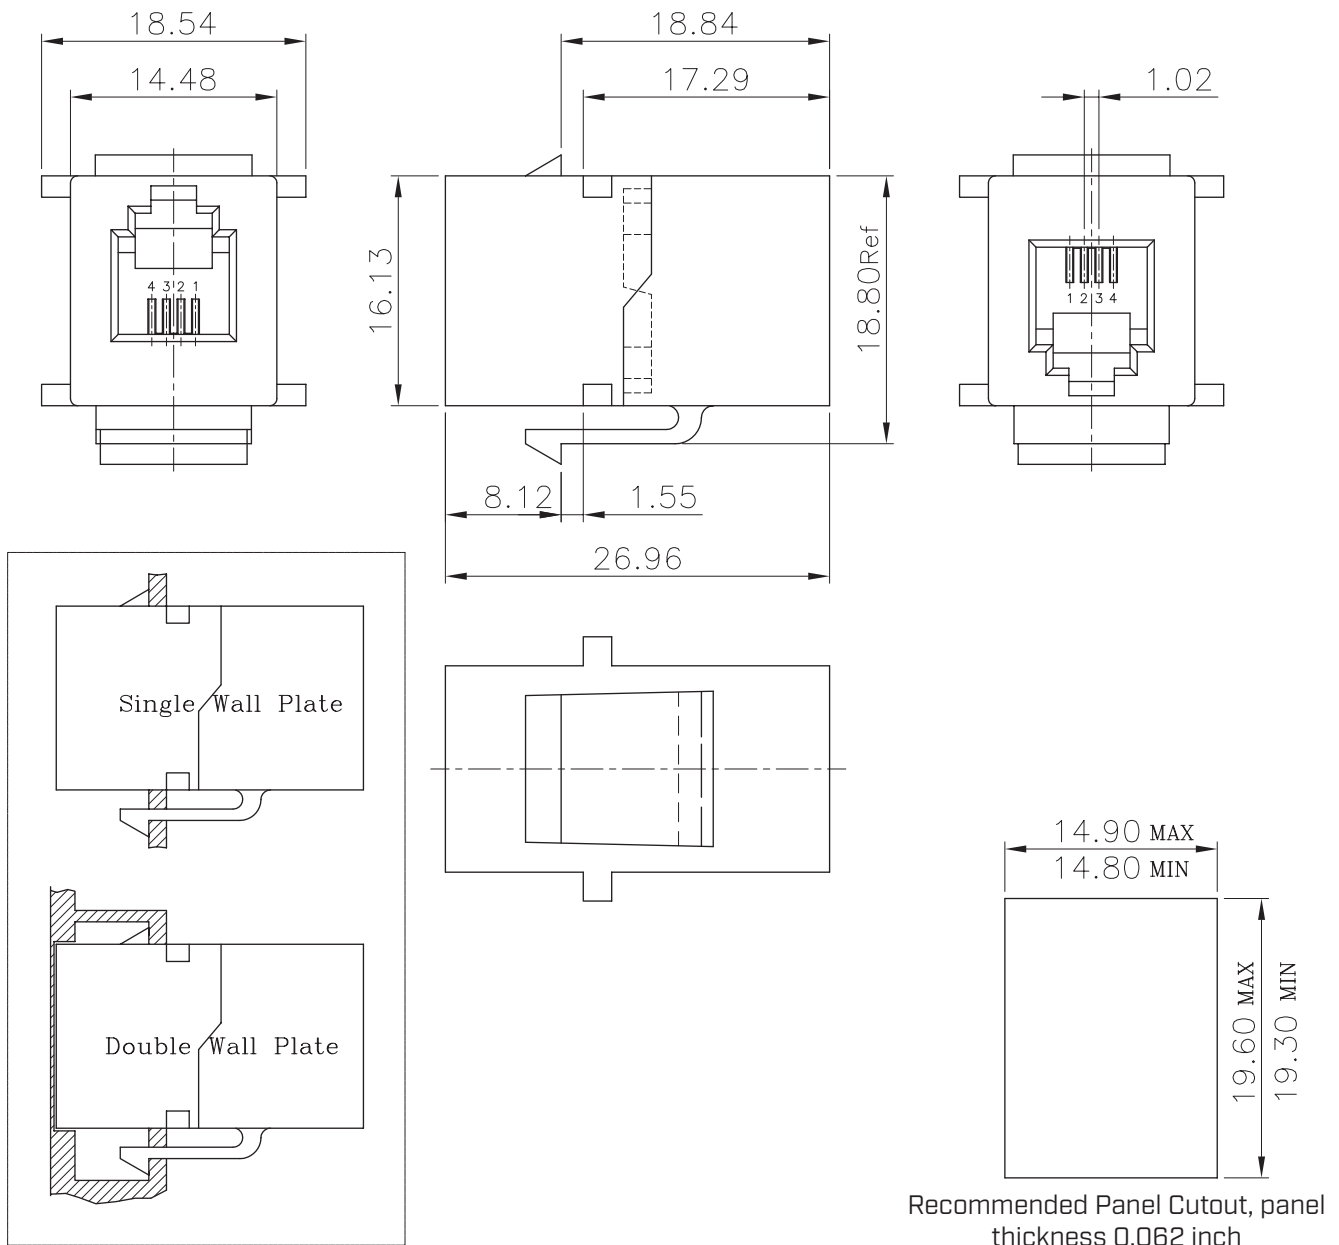

### FEATURES

- 4P4C (RJ10)
- mounting latch
- coupler

### SPECIFICATIONS

parameter	conditions/description	min	typ	max	units
rated voltage				150	Vac
rated current				1.5	A
withstanding voltage	for 1 minute		1,500		Vac
contact resistance				40	mΩ
insulation resistance		500			MΩ
insertion/withdrawal force				6.12	kgf
operating temperature		0		70	°C
storage temperature		-40		80	°C
life			1,000		cycles
flammability rating	UL94V-0				
RoHS	yes				
packaging	carton size: 355 x 255 x 250 mm tray QTY: 100 pcs per tray carton QTY: 1,000 pcs per carton				

## MECHANICAL DRAWING

units: mm  
 tolerance:  
 X ±0.5 mm  
 X.X ±0.38 mm  
 X.XX ±0.25 mm  
 X.XXX ±0.10 mm  
 unless otherwise noted

ITEM	DESCRIPTION	MATERIAL	PLATING/COLOR
1	housing	PBT (UL94V-0)	black
2	insert	PBT (UL94V-0)	red
3	contact terminals	phosphor bronze	contact area: 6 μ" gold over nickel