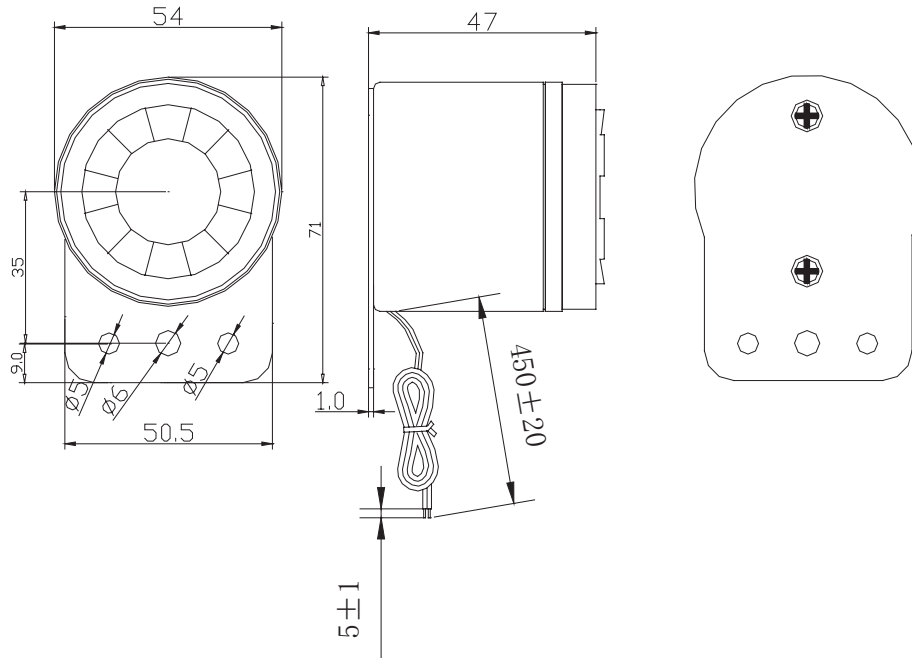

MODEL: CPS-5449-105PM | **DESCRIPTION:** SIREN

FEATURES

- sweeping tone
- internally driven
- panel mount

SPECIFICATIONS

parameter	conditions/description	min	typ	max	units
rated voltage			24		Vdc
operating voltage		10		28	Vdc
current consumption	at rated voltage		150		mA
rated frequency		1,500		3,500	Hz
sound pressure level	at 1 m, rated voltage		95		dB
tone	sweep 3.3				
dimensions	Ø54.0 x 47.0				mm
weight			62.0		g
material	ABS				
terminal	wire leads				
operating temperature		-20		70	°C
storage temperature		-30		80	°C
washable	no				
RoHS	yes				

Notes: 1. All specifications measured at 25±3°C, humidity at 60-70%, under 86-106 kPa pressure, unless otherwise noted.

MECHANICAL DRAWING

units: mm
tolerance: ± 3 mm

wire: UL 2468 24 AWG

PACKAGING

units: mm

Carton Size: 360 x 335 x 280 mm
Carton QTY: 140 pcs per carton

White Box

1 PCS One BOX

MODEL:
QTY: 140 PCS
N.W: 8.6Kg
G.W: 12.0Kg
SIZE: 36*33.5*28
LOT NO:

REVISION HISTORY

rev.	description	date
1.0	initial release	01/22/2020
1.01	logo, datasheet style update	08/05/2022
1.02	CUI Devices rebranded to Same Sky	09/11/2024