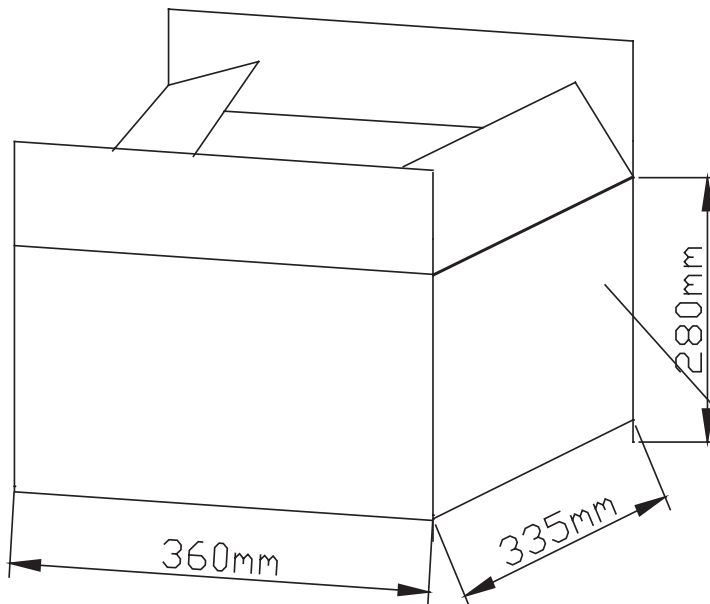

MODEL: CPS-5449-105PM | **DESCRIPTION:** SIREN

FEATURES

- sweeping tone
- internally driven
- panel mount

SPECIFICATIONS

parameter	conditions/description	min	typ	max	units
rated voltage			24		Vdc
operating voltage		10		28	Vdc
current consumption	at rated voltage		150		mA
rated frequency		1,500		3,500	Hz
sound pressure level	at 1 m, rated voltage		95		dB
tone	sweep 3.3				
dimensions	Ø54.0 x 47.0				mm
weight			62.0		g
material	ABS				
terminal	wire leads				
operating temperature		-20		70	°C
storage temperature		-30		80	°C
washable	no				
RoHS	yes				

Notes: 1. All specifications measured at 25±3°C, humidity at 60-70%, under 86-106 kPa pressure, unless otherwise noted.

MECHANICAL DRAWING

units: mm
tolerance: ± 3 mm

wire: UL 2468 24 AWG

PACKAGING

units: mm

Carton Size: 360 x 335 x 280 mm
Carton QTY: 140 pcs per carton

White Box

1 PCS One BOX

MODEL:
QTY: 140 PCS
N.W: 8.6Kg
G.W: 12.0Kg
SIZE: 36*33.5*28
LOT NO:

REVISION HISTORY

rev.	description	date
1.0	initial release	01/22/2020
1.01	logo, datasheet style update	08/05/2022
1.02	CUI Devices rebranded to Same Sky	09/11/2024