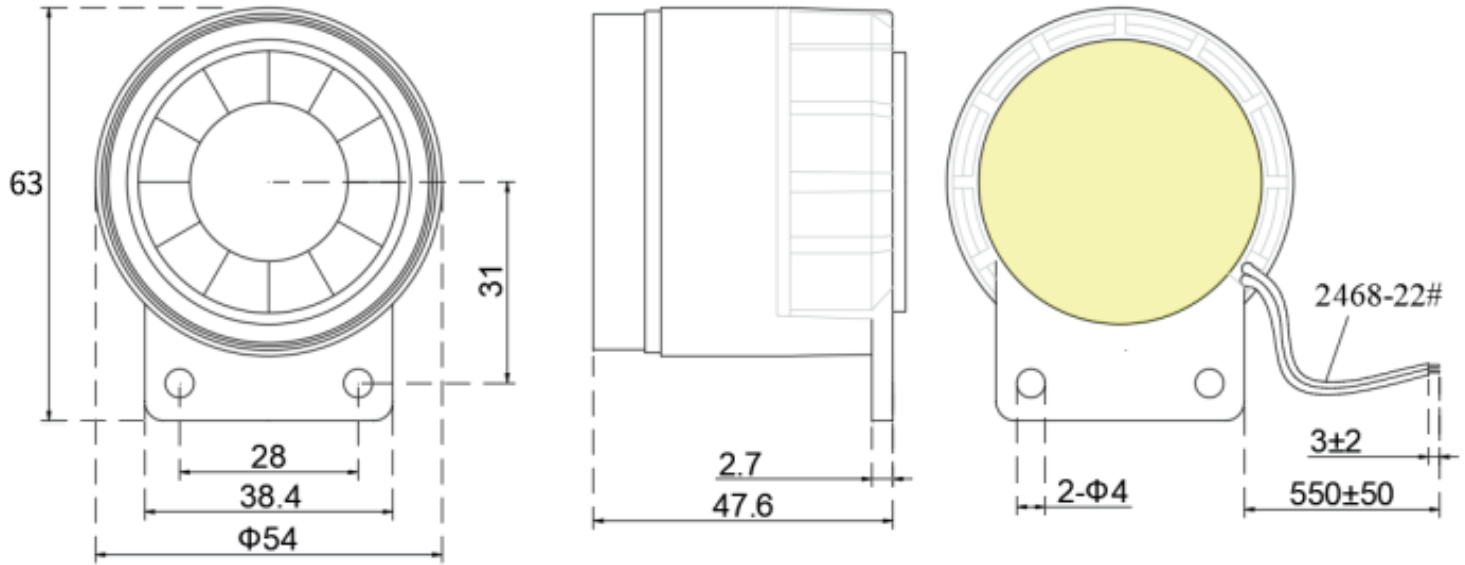

MECHANICAL DRAWING

units: mm
tolerance: ± 3 mm

wire: UL 2468, 22 AWG

REVISION HISTORY

rev.	description	date
1.0	initial release	11/09/2023
1.01	CUI Devices rebranded to Same Sky	09/11/2024

The revision history provided is for informational purposes only and is believed to be accurate.

Same Sky offers a one (1) year limited warranty. Complete warranty information is listed on our website.

Same Sky reserves the right to make changes to the product at any time without notice. Information provided by Same Sky is believed to be accurate and reliable. However, no responsibility is assumed by Same Sky for its use, nor for any infringements of patents or other rights of third parties which may result from its use.

Same Sky products are not authorized or warranted for use as critical components in equipment that requires an extremely high level of reliability. A critical component is any component of a life support device or system whose failure to perform can be reasonably expected to cause the failure of the life support device or system, or to affect its safety or effectiveness.

[sameskydevices.com](https://www.sameskydevices.com)