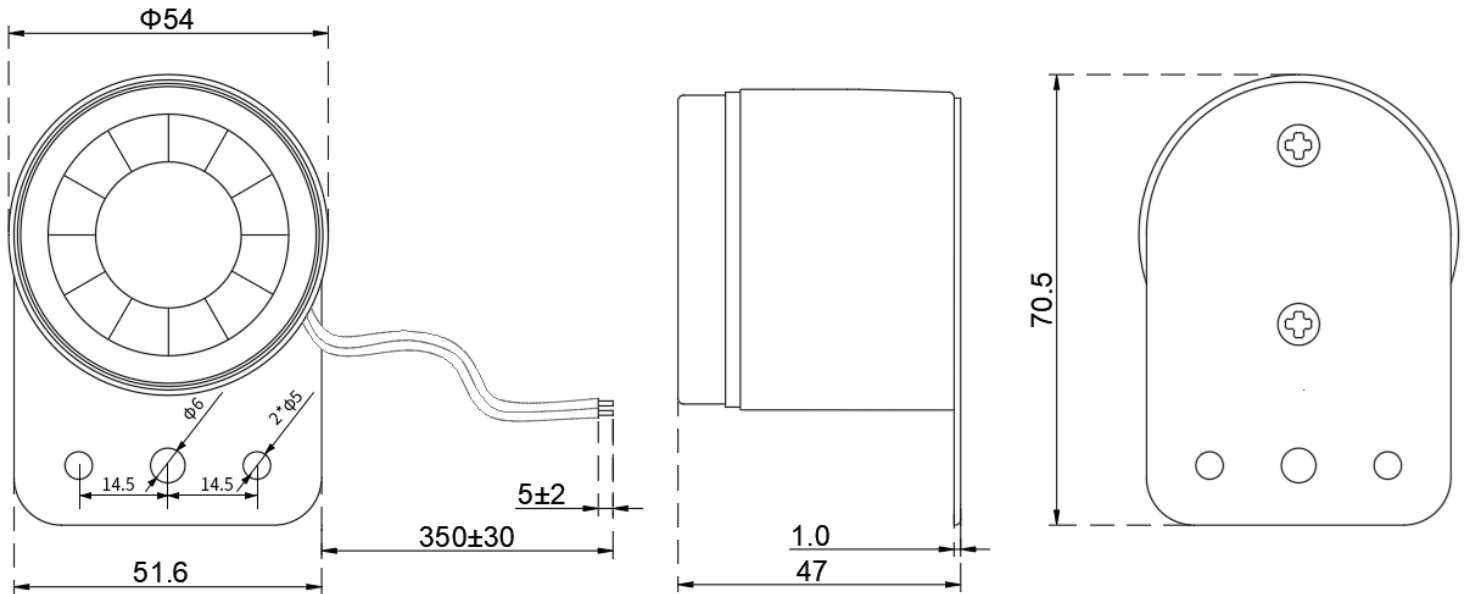

SERIES: CPS-5447X-1105PM | **DESCRIPTION:** SIREN

FEATURES

- black or white case color
- 103 dB @ 1 m

SPECIFICATIONS

| parameter | conditions/description | min | typ | max | units |
|-----------------------|-----------------------------|-----|-----|-----|-------|
| rated voltage | | | 12 | | Vdc |
| operating voltage | | 6 | | 15 | Vdc |
| current consumption | at rated voltage | | | 130 | mA |
| sound pressure level | at 1 m, rated voltage | 103 | | | dB |
| tone | one tone | | | | |
| dimensions | 54 x 47 x 70.5 | | | | mm |
| weight | | | 77 | | g |
| material | ABS (black or white models) | | | | |
| terminal | wire leads | | | | |
| operating temperature | for 10 minutes | -10 | | 65 | °C |
| storage temperature | | -20 | | 60 | °C |
| RoHS | yes | | | | |
| IP level | IP44 | | | | |

PART NUMBER KEY

CPS - 5447 X - 1105PM

Base Number

Case Color Options:
"blank" = black
W = white

MECHANICAL DRAWING

units: mm
tolerance: ± 3 mm

wire: UL 1007, 24 AWG

REVISION HISTORY