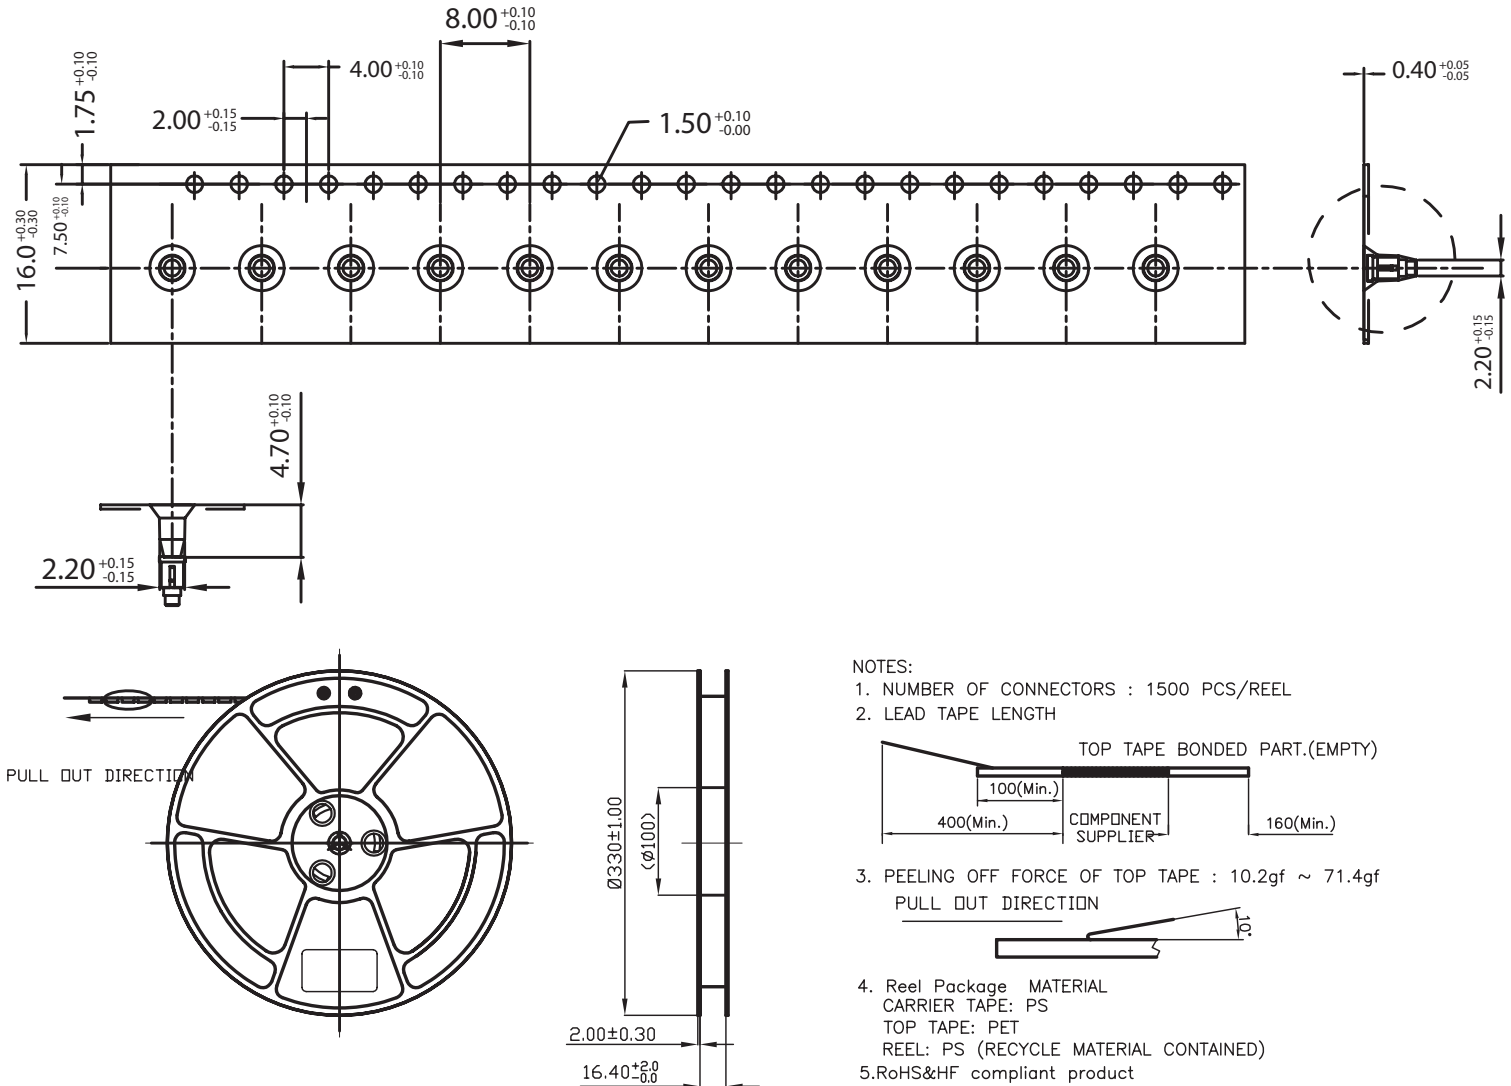

MODEL: CPG-23-SMT-TR | **DESCRIPTION:** POGO PIN**FEATURES**

- pogo pin
- surface mount
- gold plated

**SPECIFICATIONS**

parameter	conditions/description	min	typ	max	units
rated voltage				12	Vdc
rated current				1	A
contact resistance	at working height			100	mΩ
force	at minimum compression	15	25	35	gf
	at working height	20	30	40	gf
	at maximum compression	25	35	45	gf
mid stroke			1.05		mm
full stroke			1.25		mm
working height			2.70		mm
life		10,000			cycles
operating temperature		-40		85	°C
RoHS	yes				

MECHANICAL DRAWING

units: mm
 tolerance:
 X.X: ±0.15 mm
 X.XX: ±0.10 mm
 PCB: ±0.05 mm
 unless otherwise noted

DESCRIPTION	MATERIAL	PLATING/COLOR
barrel	brass	0.10 µm min gold over 0.125 µm min nickel
plunger	brass	0.50 µm min gold over 1.25 µm min nickel
spring	stainless steel wire	0.05 µm min gold over 1.25 µm min nickel
housing	high temp. plastic (UL94V-0)	black

Recommended PCB Layout
Top View

PACKAGING

units: mm

Reel Size: $\varnothing 330$ mm

Reel QTY: 1,500 pcs per reel

REVISION HISTORY

rev.	description	date
1.0	initial release	11/05/2024

The revision history provided is for informational purposes only and is believed to be accurate.