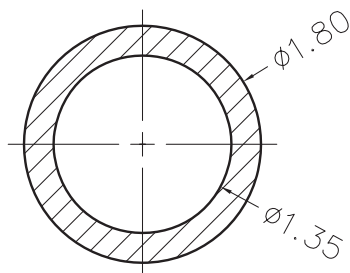

MODEL: CPG-23-SMT-TR | **DESCRIPTION:** POGO PIN**FEATURES**

- pogo pin
- surface mount
- gold plated

**SPECIFICATIONS**

parameter	conditions/description	min	typ	max	units
rated voltage				12	Vdc
rated current				1	A
contact resistance	at working height			100	mΩ
force	at minimum compression	15	25	35	gf
	at working height	20	30	40	gf
	at maximum compression	25	35	45	gf
mid stroke			1.05		mm
full stroke			1.25		mm
working height			2.70		mm
life		10,000			cycles
operating temperature		-40		85	°C
RoHS	yes				

MECHANICAL DRAWING

units: mm
 tolerance:
 X.X: ±0.15 mm
 X.XX: ±0.10 mm
 PCB: ±0.05 mm
 unless otherwise noted

DESCRIPTION	MATERIAL	PLATING/COLOR
barrel	brass	0.10 µm min gold over 0.125 µm min nickel
plunger	brass	0.50 µm min gold over 1.25 µm min nickel
spring	stainless steel wire	0.05 µm min gold over 1.25 µm min nickel
housing	high temp. plastic (UL94V-0)	black

Recommended PCB Layout
Top View

PACKAGING

units: mm

Reel Size: $\varnothing 330$ mm

Reel QTY: 1,500 pcs per reel

REVISION HISTORY

rev.	description	date
1.0	initial release	11/05/2024

The revision history provided is for informational purposes only and is believed to be accurate.