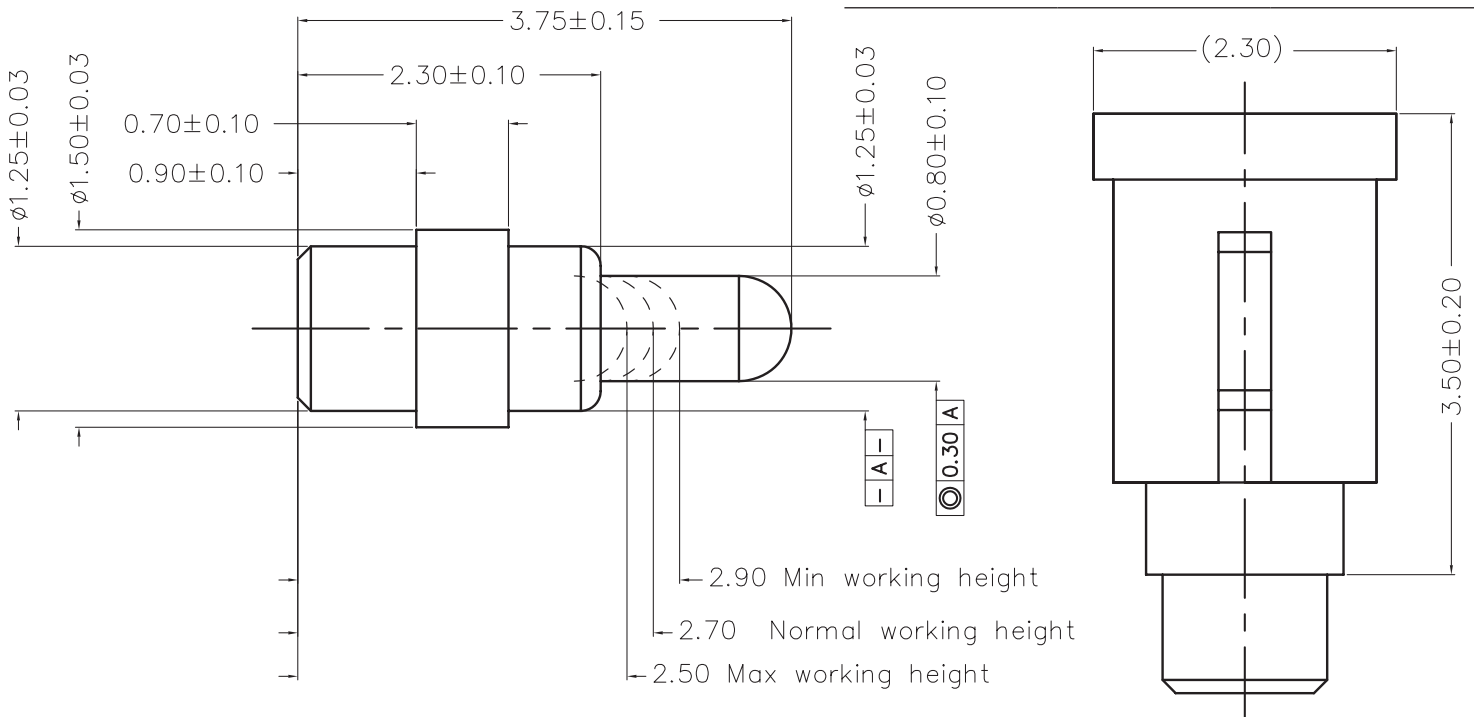

MODEL: CPG-23-SMT-TR | **DESCRIPTION:** POGO PIN**FEATURES**

- pogo pin
- surface mount
- gold plated

**SPECIFICATIONS**

parameter	conditions/description	min	typ	max	units
rated voltage				12	Vdc
rated current				1	A
contact resistance	at working height			100	mΩ
force	at minimum compression	15	25	35	gf
	at working height	20	30	40	gf
	at maximum compression	25	35	45	gf
mid stroke			1.05		mm
full stroke			1.25		mm
working height			2.70		mm
life		10,000			cycles
operating temperature		-40		85	°C
RoHS	yes				

MECHANICAL DRAWING

units: mm
 tolerance:
 X.X: ±0.15 mm
 X.XX: ±0.10 mm
 PCB: ±0.05 mm
 unless otherwise noted

DESCRIPTION	MATERIAL	PLATING/COLOR
barrel	brass	0.10 µm min gold over 0.125 µm min nickel
plunger	brass	0.50 µm min gold over 1.25 µm min nickel
spring	stainless steel wire	0.05 µm min gold over 1.25 µm min nickel
housing	high temp. plastic (UL94V-0)	black

Recommended PCB Layout
Top View

PACKAGING

units: mm

Reel Size: $\varnothing 330$ mm

Reel QTY: 1,500 pcs per reel

REVISION HISTORY

rev.	description	date
1.0	initial release	11/05/2024

The revision history provided is for informational purposes only and is believed to be accurate.