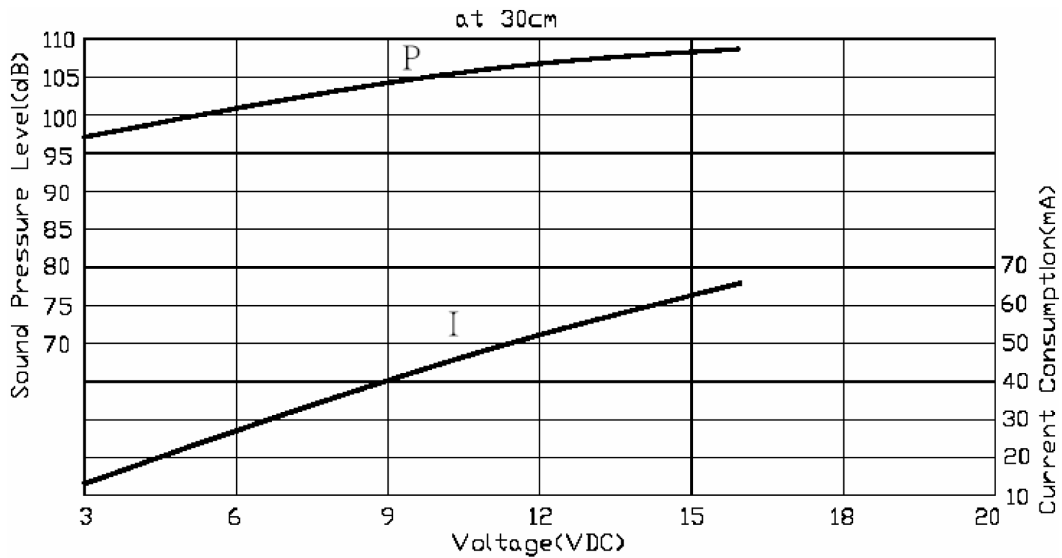

MODEL: CPE-960 | **DESCRIPTION:** PIEZO BUZZER INDICATOR

FEATURES

- wire leads with panel-mount tabs
- 12 Vdc rating
- 100 dB
- 2.5 kHz rated frequency

SPECIFICATIONS

parameter	conditions/description	min	typ	max	units
rated voltage			12		Vdc
operating voltage		3		16	Vdc
current consumption	at rated voltage			58	mA
rated frequency		2,000	2,500	3,000	Hz
sound pressure level	at 30 cm, rated voltage	100			dB
dimensions	Ø50.0 x 37.5				mm
weight				35.0	g
material	ABS UL94 1/16" HB (black)				
terminal	wire leads				
operating temperature		-30		80	°C
storage temperature		-40		80	°C
RoHS	yes				

Notes: 1. All specifications measured at 5-35°C, humidity at 45-85%, under 86-106kPa pressure, unless otherwise noted.

MECHANICAL DRAWING

units: mm
tolerance: ±0.5 mm

PERFORMANCE CURVES

P: Voltage vs. Sound Pressure Level
I: Voltage vs. Current Consumption