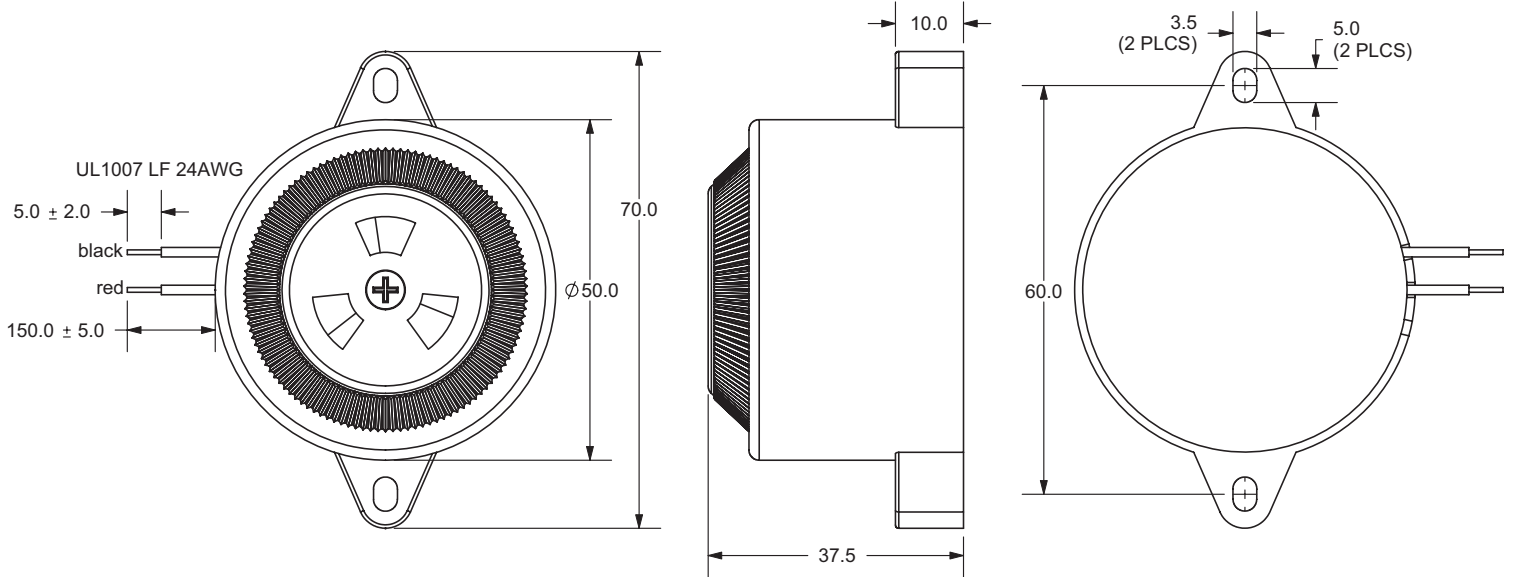

MODEL: CPE-960 | **DESCRIPTION:** PIEZO BUZZER INDICATOR

FEATURES

- wire leads with panel-mount tabs
- 12 Vdc rating
- 100 dB
- 2.5 kHz rated frequency

SPECIFICATIONS

parameter	conditions/description	min	typ	max	units
rated voltage			12		Vdc
operating voltage		3		16	Vdc
current consumption	at rated voltage			58	mA
rated frequency		2,000	2,500	3,000	Hz
sound pressure level	at 30 cm, rated voltage	100			dB
dimensions	Ø50.0 x 37.5				mm
weight				35.0	g
material	ABS UL94 1/16" HB (black)				
terminal	wire leads				
operating temperature		-30		80	°C
storage temperature		-40		80	°C
RoHS	yes				

Notes: 1. All specifications measured at 5-35°C, humidity at 45-85%, under 86-106kPa pressure, unless otherwise noted.

MECHANICAL DRAWING

units: mm
tolerance: ±0.5 mm

PERFORMANCE CURVES

P: Voltage vs. Sound Pressure Level
I: Voltage vs. Current Consumption