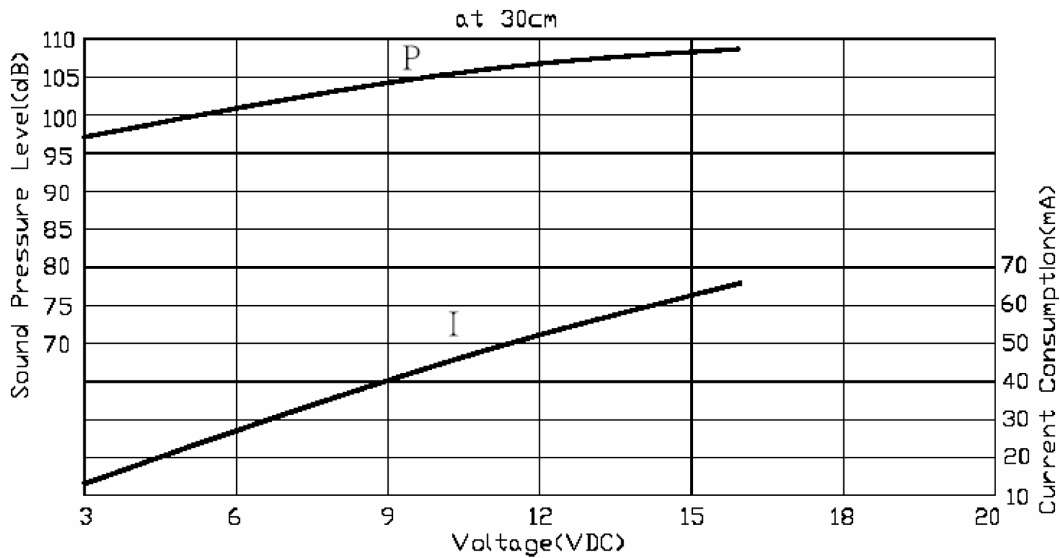

MODEL: CPE-960 | **DESCRIPTION:** PIEZO BUZZER INDICATOR**FEATURES**

- wire leads with panel-mount tabs
- 12 Vdc rating
- 100 dB
- 2.5 kHz rated frequency

**SPECIFICATIONS**

parameter	conditions/description	min	typ	max	units
rated voltage			12		Vdc
operating voltage		3		16	Vdc
current consumption	at rated voltage			58	mA
rated frequency		2,000	2,500	3,000	Hz
sound pressure level	at 30 cm, rated voltage	100			dB
dimensions	Ø50.0 x 37.5				mm
weight				35.0	g
material	ABS UL94 1/16" HB (black)				
terminal	wire leads				
operating temperature		-30		80	°C
storage temperature		-40		80	°C
RoHS	yes				

Notes: 1. All specifications measured at 5-35°C, humidity at 45-85%, under 86-106kPa pressure, unless otherwise noted.

MECHANICAL DRAWING

units: mm
tolerance: ±0.5 mm

PERFORMANCE CURVES

P: Voltage vs. Sound Pressure Level
I: Voltage vs. Current Consumption