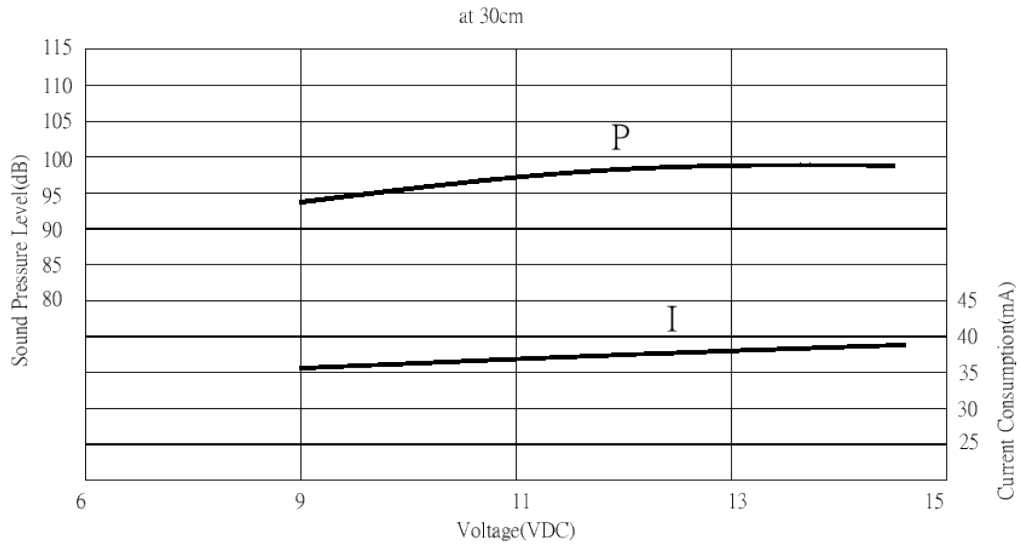

**MODEL:** CPE-460 | **DESCRIPTION:** PIEZO BUZZER INDICATOR**FEATURES**

- wire lead with panel-mount tabs
- 12 Vdc rating
- 89 dB
- 300 Hz rated frequency

**SPECIFICATIONS**

parameter	conditions/description	min	typ	max	units
rated voltage			12		Vdc
operating voltage		9		14	Vdc
current consumption	at rated voltage			70	mA
rated frequency		250	300	350	Hz
sound pressure level	at 30 cm, rated voltage	89			dB
dimensions	∅41.8 x 22.0				mm
weight				17.4	g
material	ABS UL94 1/16" HB				
terminal	wire leads				
operating temperature		-20		60	°C
storage temperature		-30		70	°C
RoHS	yes				

Notes: 1. All specifications measured at 5-35°C, humidity at 45-85%, under 86-106kPa pressure, unless otherwise noted.

## PERFORMANCE CURVES

P: Voltage vs. Sound Pressure Level  
I: Voltage vs. Current Consumption