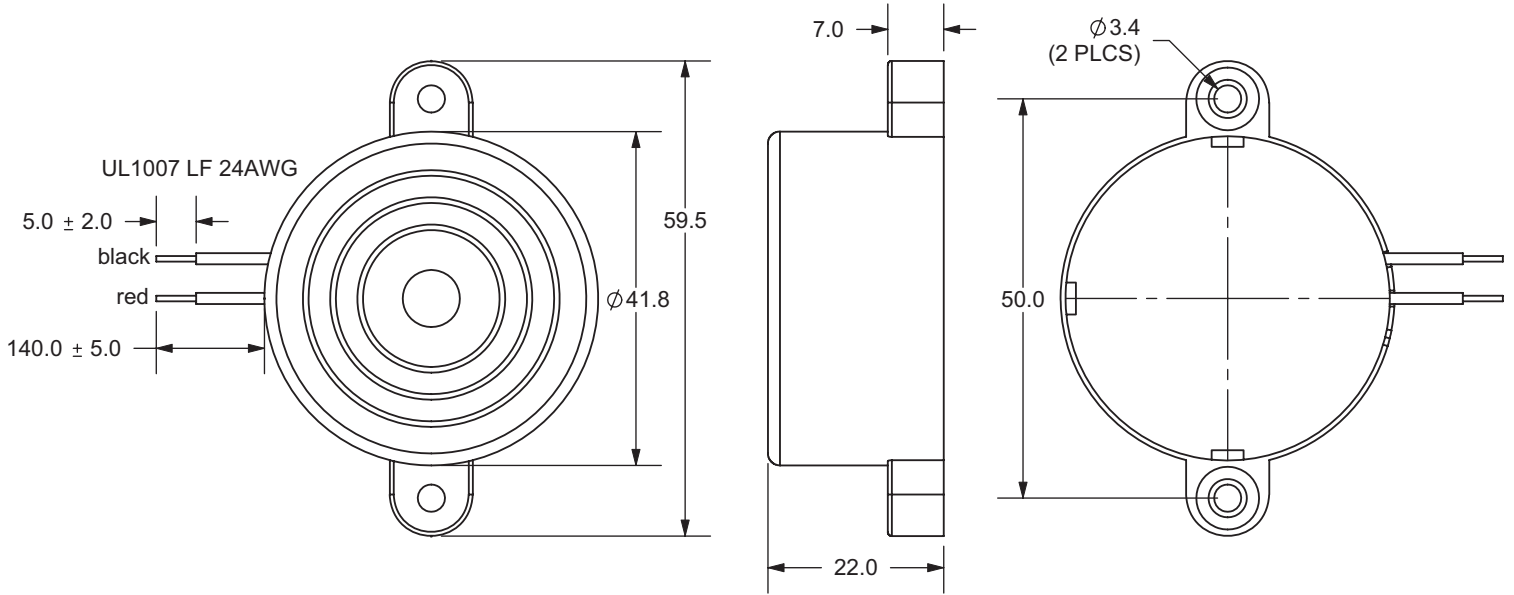

MECHANICAL DRAWING

units: mm
tolerance: ±0.5 mm