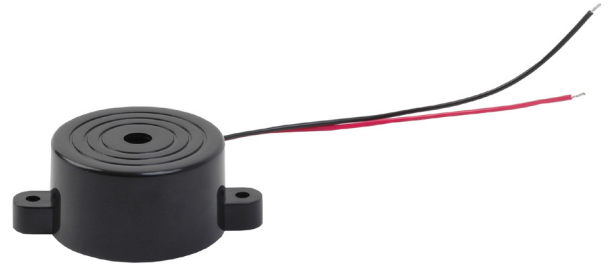

**MODEL:** CPE-460 | **DESCRIPTION:** PIEZO BUZZER INDICATOR**FEATURES**

- wire lead with panel-mount tabs
- 12 Vdc rating
- 89 dB
- 300 Hz rated frequency

**SPECIFICATIONS**

parameter	conditions/description	min	typ	max	units
rated voltage			12		Vdc
operating voltage		9		14	Vdc
current consumption	at rated voltage			70	mA
rated frequency		250	300	350	Hz
sound pressure level	at 30 cm, rated voltage	89			dB
dimensions	∅41.8 x 22.0				mm
weight				17.4	g
material	ABS UL94 1/16" HB				
terminal	wire leads				
operating temperature		-20		60	°C
storage temperature		-30		70	°C
RoHS	yes				