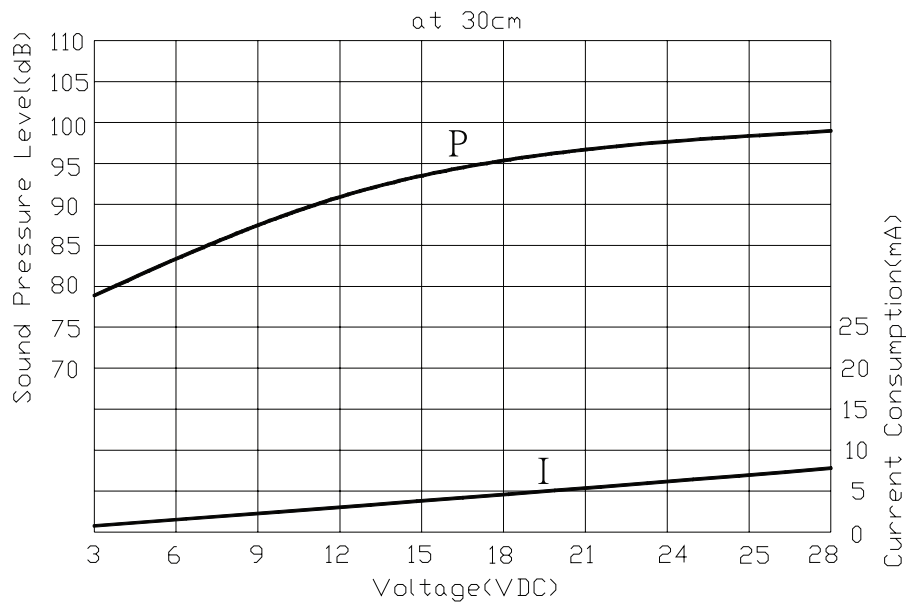

MODEL: CPE-270 | **DESCRIPTION:** PIEZO BUZZER INDICATOR

FEATURES

- wire leads with panel-mount tabs
- 12 Vdc rating
- 3.5 kHz rated frequency

SPECIFICATIONS

parameter	conditions/description	min	typ	max	units
rated voltage			12		Vdc
operating voltage		3		28	Vdc
current consumption	at rated voltage			5	mA
rated frequency		3,000	3,500	4,000	Hz
sound pressure level	at 30 cm, rated voltage	86			dB
dimensions	∅33.7 x 14.5				mm
weight				7.0	g
material	ABS UL94 1/16" HB High Heat (black)				
terminal	wire leads				
operating temperature		-30		85	°C
storage temperature		-40		95	°C
RoHS	yes				

Notes: 1. All specifications measured at 5-35°C, humidity at 45-85%, under 86-106kPa pressure, unless otherwise noted.

MECHANICAL DRAWING

units: mm
tolerance: ±0.5 mm

PERFORMANCE CURVES

P: Voltage vs. Sound Pressure Level
I: Voltage vs. Current Consumption