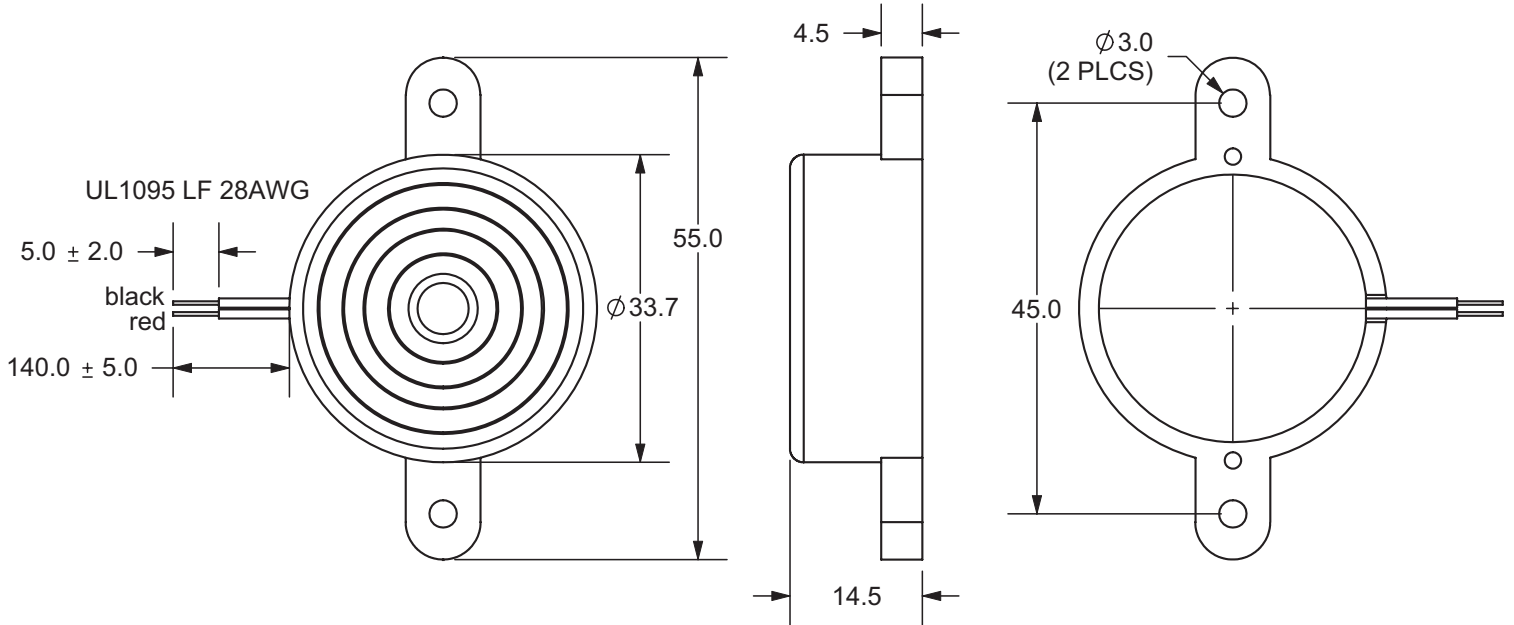

MODEL: CPE-270 | **DESCRIPTION:** PIEZO BUZZER INDICATOR

FEATURES

- wire leads with panel-mount tabs
- 12 Vdc rating
- 3.5 kHz rated frequency

SPECIFICATIONS

parameter	conditions/description	min	typ	max	units
rated voltage			12		Vdc
operating voltage		3		28	Vdc
current consumption	at rated voltage			5	mA
rated frequency		3,000	3,500	4,000	Hz
sound pressure level	at 30 cm, rated voltage	86			dB
dimensions	∅33.7 x 14.5				mm
weight				7.0	g
material	ABS UL94 1/16" HB High Heat (black)				
terminal	wire leads				
operating temperature		-30		85	°C
storage temperature		-40		95	°C
RoHS	yes				

Notes: 1. All specifications measured at 5-35°C, humidity at 45-85%, under 86-106kPa pressure, unless otherwise noted.

MECHANICAL DRAWING

units: mm
tolerance: ±0.5 mm

PERFORMANCE CURVES

P: Voltage vs. Sound Pressure Level
I: Voltage vs. Current Consumption