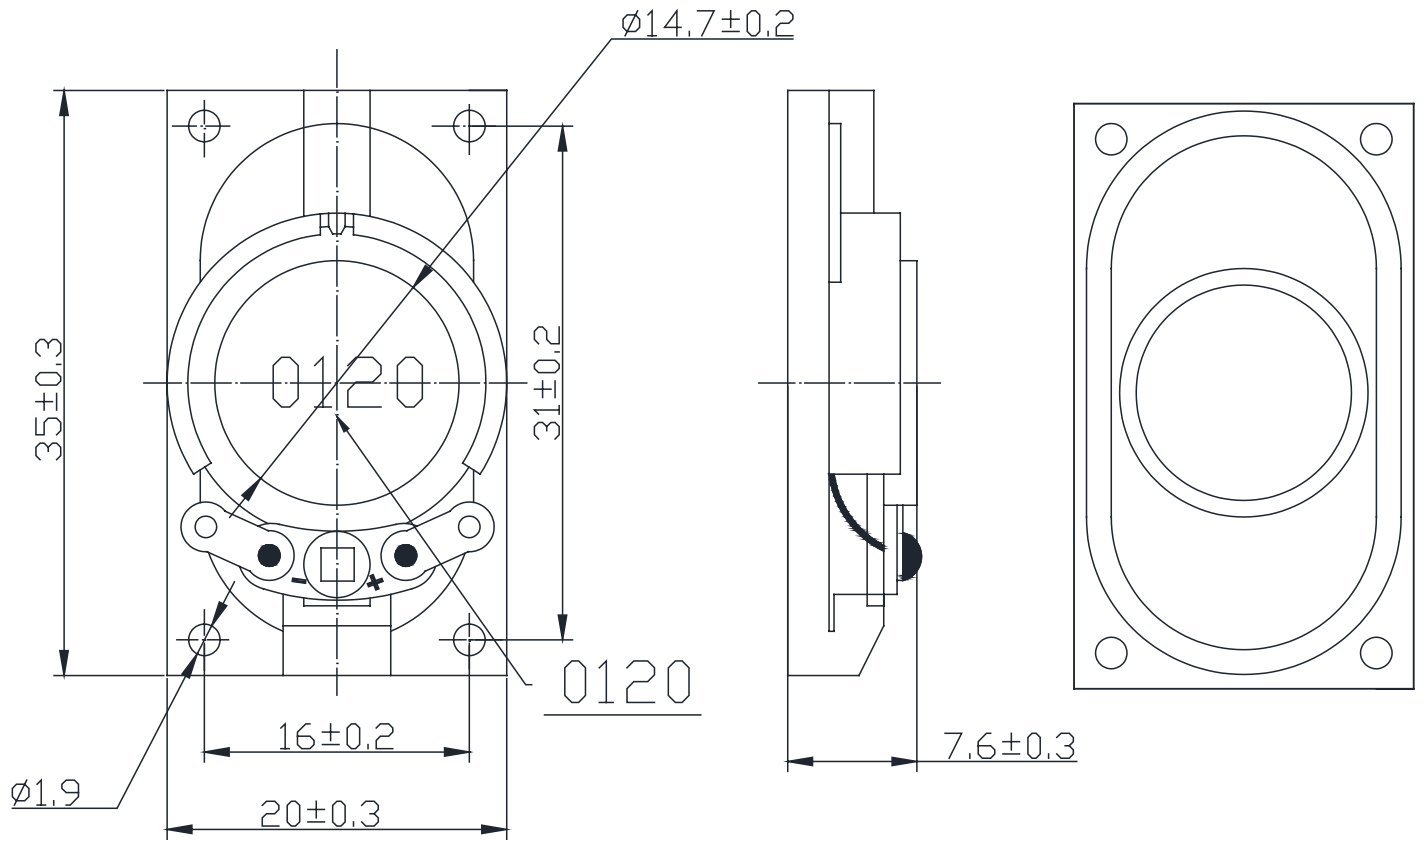

MECHANICAL DRAWING

units: mm
tolerance: ± 0.3 mm