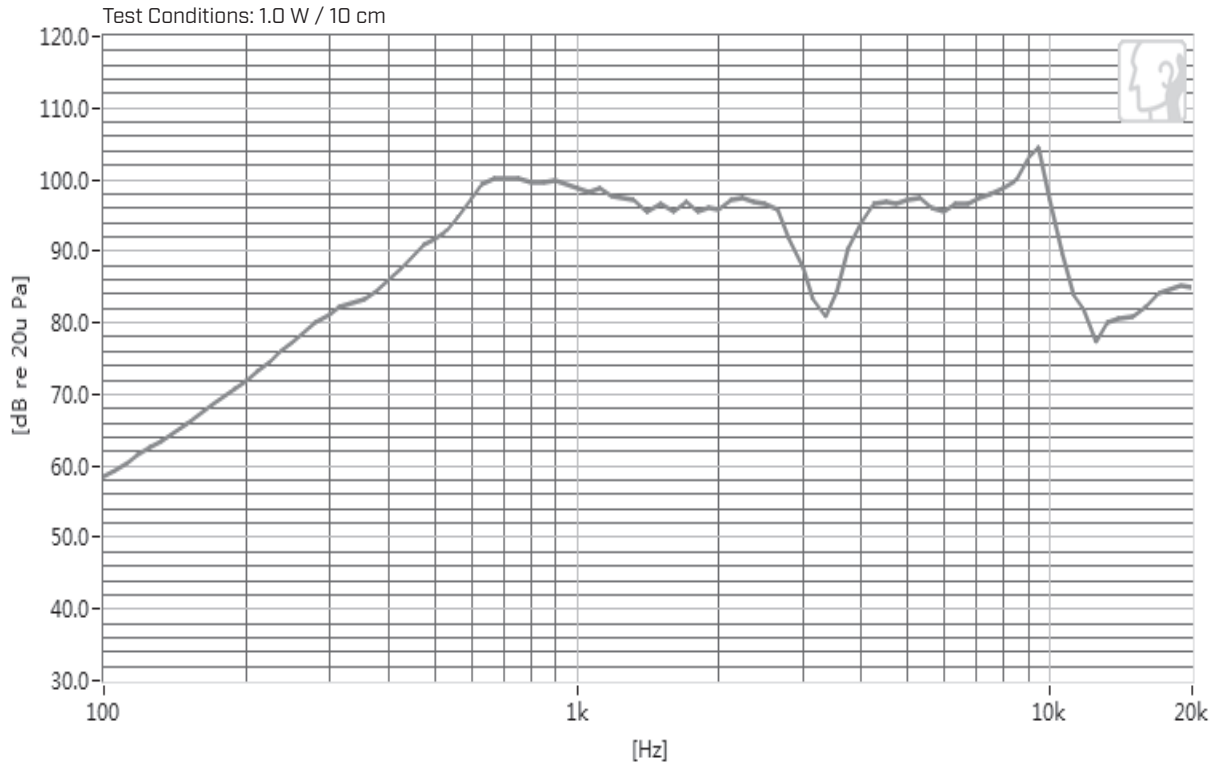

**MODEL:** CMS-3520-18N | **DESCRIPTION:** SPEAKER**FEATURES**

- micro-speaker
- 85 dB
- rated 1.0 W

**SPECIFICATIONS**

parameter	conditions/description	min	typ	max	units
input power	max power: 50 second on, 120 seconds off, 10 cycles		1.0	1.5	W
impedance	at 2.0 kHz, 1.0 V	6.8	8	9.2	$\Omega$
resonant frequency (Fo)	at 1.0 V	560	700	840	Hz
frequency response		F0		10,000	Hz
sound pressure level	at 1.0 W, 50 cm, avg at 0.8, 1.0, 1.2, 1.5 kHz	82	85	88	dB
	at 1.0 W, 10 cm, avg at 0.8, 1.0, 1.2, 1.5 kHz	95	98	101	dB
distortion	at 1.0 kHz, rated power			10	%
buzz, rattle, etc.	must be normal at sine wave, frequency range			2.83	V
polarity	cone moves forward w/ positive dc current to "+" terminal				
dimensions	35 x 20 x 7.6				mm
magnet	Nd-Fe-B				
frame material	ABS				
cone material	cloth				
terminal	solder terminals				
weight			5.8		g
operating temperature		-20		60	$^{\circ}\text{C}$
storage temperature		-30		70	$^{\circ}\text{C}$
hand soldering	for maximum 3 seconds	370	380	390	$^{\circ}\text{C}$
RoHS	yes				

Notes: 1. All specifications measured at 15-35 $^{\circ}\text{C}$ , humidity at 45-85%, under 86-106 kPa pressure, unless otherwise noted.

## RESPONSE CURVES

### Total Harmonic Distortion Curve