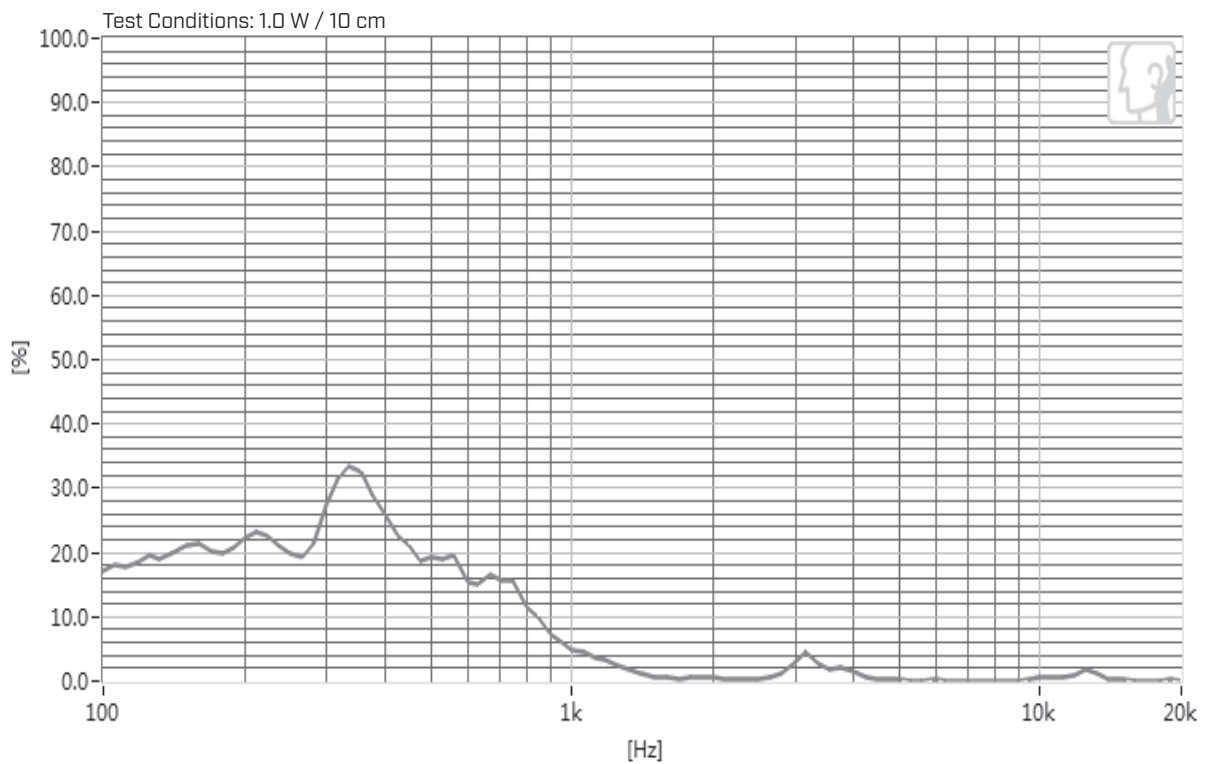

**MODEL:** CMS-3520-18N | **DESCRIPTION:** SPEAKER**FEATURES**

- micro-speaker
- 85 dB
- rated 1.0 W

**SPECIFICATIONS**

parameter	conditions/description	min	typ	max	units
input power	max power: 50 second on, 120 seconds off, 10 cycles		1.0	1.5	W
impedance	at 2.0 kHz, 1.0 V	6.8	8	9.2	$\Omega$
resonant frequency (Fo)	at 1.0 V	560	700	840	Hz
frequency response		F0		10,000	Hz
sound pressure level	at 1.0 W, 50 cm, avg at 0.8, 1.0, 1.2, 1.5 kHz	82	85	88	dB
	at 1.0 W, 10 cm, avg at 0.8, 1.0, 1.2, 1.5 kHz	95	98	101	dB
distortion	at 1.0 kHz, rated power			10	%
buzz, rattle, etc.	must be normal at sine wave, frequency range			2.83	V
polarity	cone moves forward w/ positive dc current to "+" terminal				
dimensions	35 x 20 x 7.6				mm
magnet	Nd-Fe-B				
frame material	ABS				
cone material	cloth				
terminal	solder terminals				
weight			5.8		g
operating temperature		-20		60	$^{\circ}\text{C}$
storage temperature		-30		70	$^{\circ}\text{C}$
hand soldering	for maximum 3 seconds	370	380	390	$^{\circ}\text{C}$
RoHS	yes				

## RESPONSE CURVES

### Frequency Response Curve

### Total Harmonic Distortion Curve