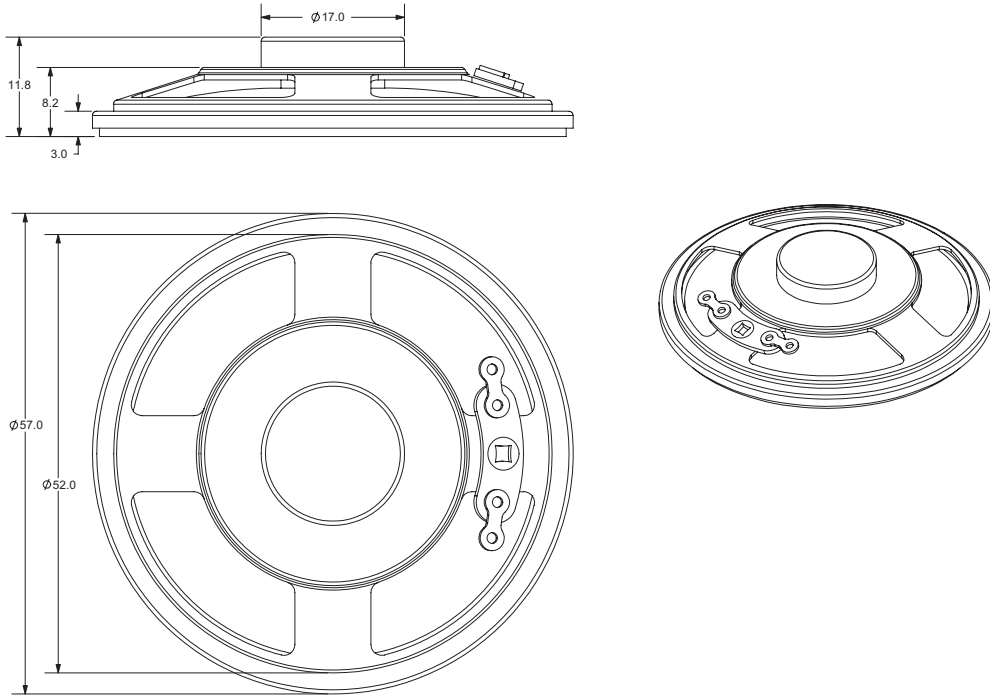

MECHANICAL DRAWING

units: mm
tolerance: ±0.8 mm