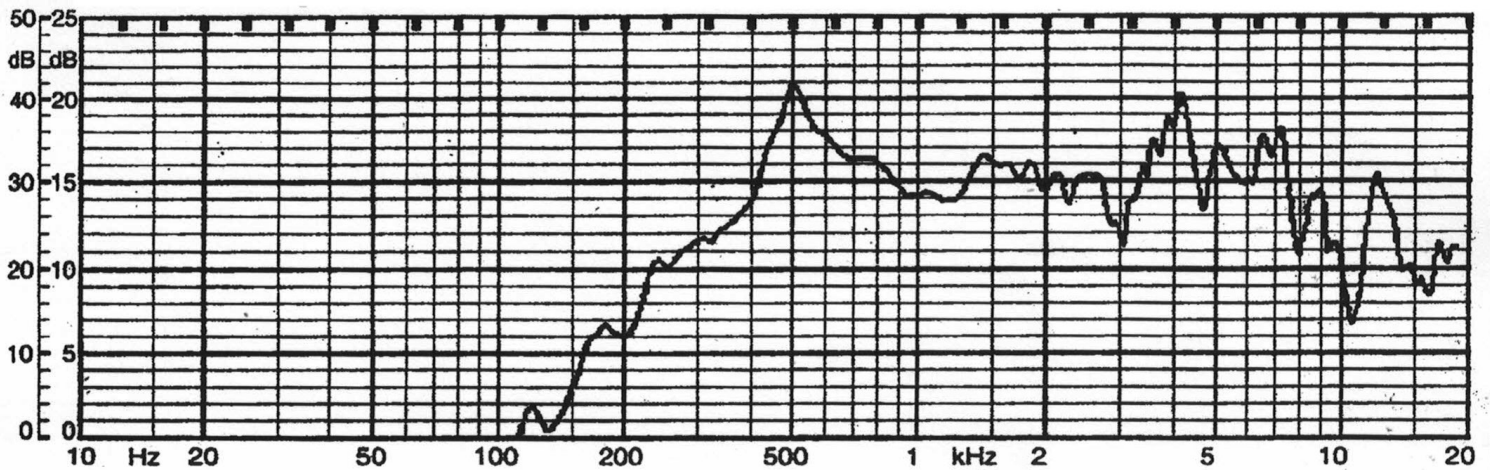

MODEL: CLS0571M | DESCRIPTION: SPEAKER

FEATURES

- 57 mm round frame
- 8 Ω impedance
- rated 0.2 W
- neodymium magnet
- PET cone

SPECIFICATIONS

parameter	conditions/description	min	typ	max	units
input power			0.2	0.4	W
impedance		6.8	8	9.2	Ω
resonant frequency (Fo)	at Fo, 1 V	400	500	600	Hz
frequency response		Fo		20,000	Hz
sound pressure level	at 0.2 W, 50 cm, avg at 1.0, 1.4, 1.7, 2.0 kHz	78	81	84	dB
buzz, rattle, etc.	must be normal at sine wave, frequency range			1.26	V
dimensions	\varnothing 57.0 x 11.8				mm
magnet	Nd-Fe-B				
cone material	PET				
terminal	solder terminals				
weight			14.9		g
operating temperature		-25		60	$^{\circ}$ C
hand soldering	for maximum 3 seconds	360	380	400	$^{\circ}$ C
RoHS	yes				

MECHANICAL DRAWING

units: mm
tolerance: ±0.8 mm

FREQUENCY RESPONSE CURVE

parameter	conditions/description
potentiometer range	50 dB
rectifier	RMS
lower limit frequency	20 Hz
zero level	50 dB

REVISION HISTORY