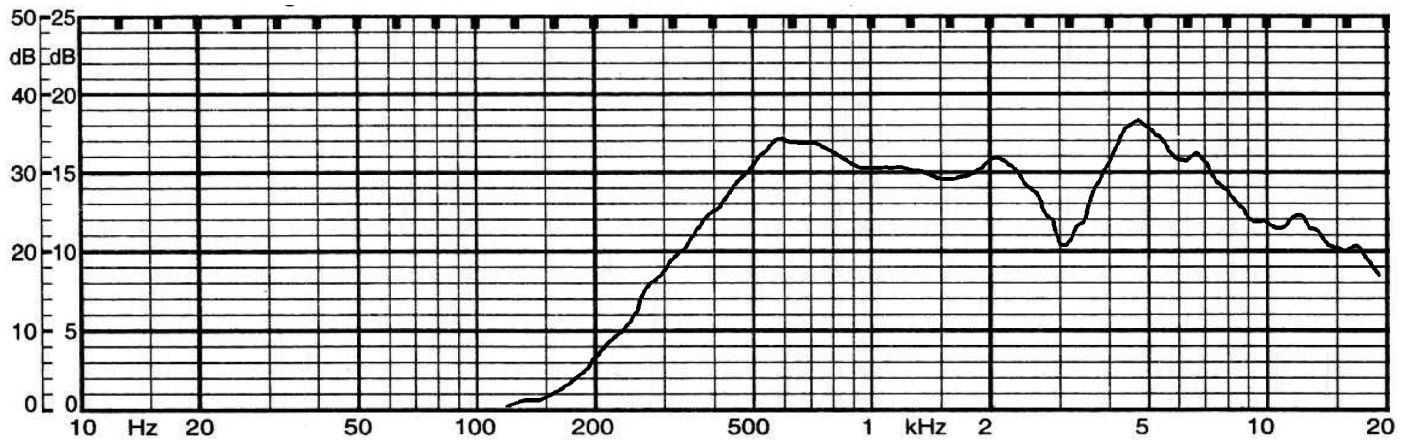

MODEL: CLS0501MP | DESCRIPTION: SPEAKER

FEATURES

- 0.2 W nominal input
- 600 Hz resonant frequency
- solder pins

SPECIFICATIONS

parameter	conditions/description	min	typ	max	units
input power			0.2	0.5	W
impedance		6.8	8	9.2	Ω
resonant frequency (Fo)		480	600	720	Hz
frequency response		Fo		13,000	Hz
sound pressure level	at 0.2 W, 50 cm, avg 0.9, 1.2, 1.5, 1.8 kHz	77	80	83	dB
buzz, rattle, etc.	must be normal at sine wave			1.26	V
distortion	at 1.0 kHz, 0.2 W			10	%
dimensions	\varnothing 50 x 9				mm
magnet	Nd-Fe-B				
cone material	PET				
terminal	solder pins				
operating temperature		-25		60	$^{\circ}$ C
RoHS	yes				

MECHANICAL DRAWING

units: mm
tolerance: ± 0.3 mm

FREQUENCY RESPONSE CURVE

parameter	conditions/description
potentiometer range	50 dB
rectifier	RMS
lower limit frequency	20 Hz
zero level	50 dB

REVISION HISTORY