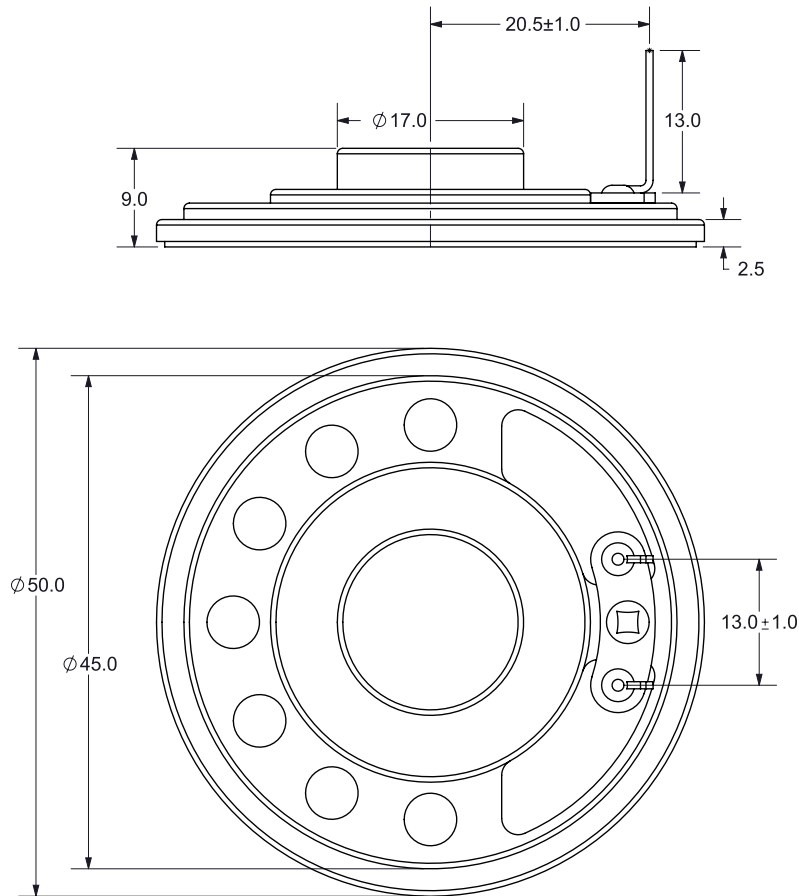

MODEL: CLS0501MP | DESCRIPTION: SPEAKER

FEATURES

- 0.2 W nominal input
- 600 Hz resonant frequency
- solder pins

SPECIFICATIONS

parameter	conditions/description	min	typ	max	units
input power			0.2	0.5	W
impedance		6.8	8	9.2	Ω
resonant frequency (Fo)		480	600	720	Hz
frequency response		Fo		13,000	Hz
sound pressure level	at 0.2 W, 50 cm, avg 0.9, 1.2, 1.5, 1.8 kHz	77	80	83	dB
buzz, rattle, etc.	must be normal at sine wave			1.26	V
distortion	at 1.0 kHz, 0.2 W			10	%
dimensions	\varnothing 50 x 9				mm
magnet	Nd-Fe-B				
cone material	PET				
terminal	solder pins				
operating temperature		-25		60	$^{\circ}$ C
RoHS	yes				

MECHANICAL DRAWING

units: mm
tolerance: ± 0.3 mm

FREQUENCY RESPONSE CURVE

parameter	conditions/description
potentiometer range	50 dB
rectifier	RMS
lower limit frequency	20 Hz
zero level	50 dB

REVISION HISTORY