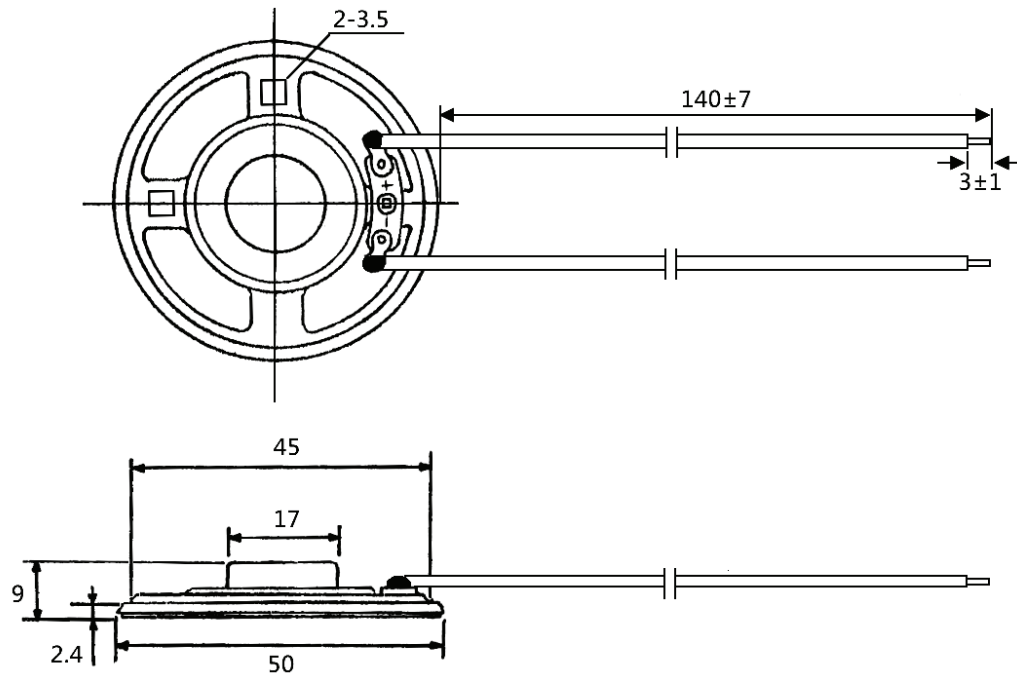

MODEL: CLS0501M-L152 | **DESCRIPTION:** SPEAKER**FEATURES**

- 50 mm
- round frame
- 0.2 W
- 8 Ω
- neodymium magnet
- PET cone
- wire leads

**SPECIFICATIONS**

parameter	conditions/description	min	typ	max	units
input power			0.2	0.5	W
impedance	at 0.8 kHz, 1.0 V	6.8	8	9.2	Ω
resonant frequency (Fo)	at 1.0 V	480	600	720	Hz
frequency response		Fo		12,000	Hz
sound pressure level	at 0.2 W, 50 cm, avg at 1.0, 1.4, 1.7, 2.0 kHz	81	84	87	dB
distortion	at 1 kHz, 0.2 W			5	%
buzz, rattle, etc.	must be normal at sine wave			1.26	V
dimensions	50 x 9				mm
magnet	Nd-Fe-B				
cone material	PET				
terminal	wire leads				
weight			13.1		g
operating temperature		-25		60	$^{\circ}$ C
hand soldering	for maximum 3 seconds	360	380	400	$^{\circ}$ C
RoHS	yes				

MECHANICAL DRAWING

units: mm
tolerance: ± 0.5 mm

wire: UL1007, 26 AWG

FREQUENCY RESPONSE CURVE

REVISION HISTORY

rev.	description	date
1.0	initial release	07/03/2007
1.01	frame shape changed, SPL increased, brand update	04/09/2020
1.02	logo, datasheet style update	08/05/2022
1.03	CUI Devices rebranded to Same Sky	09/11/2024