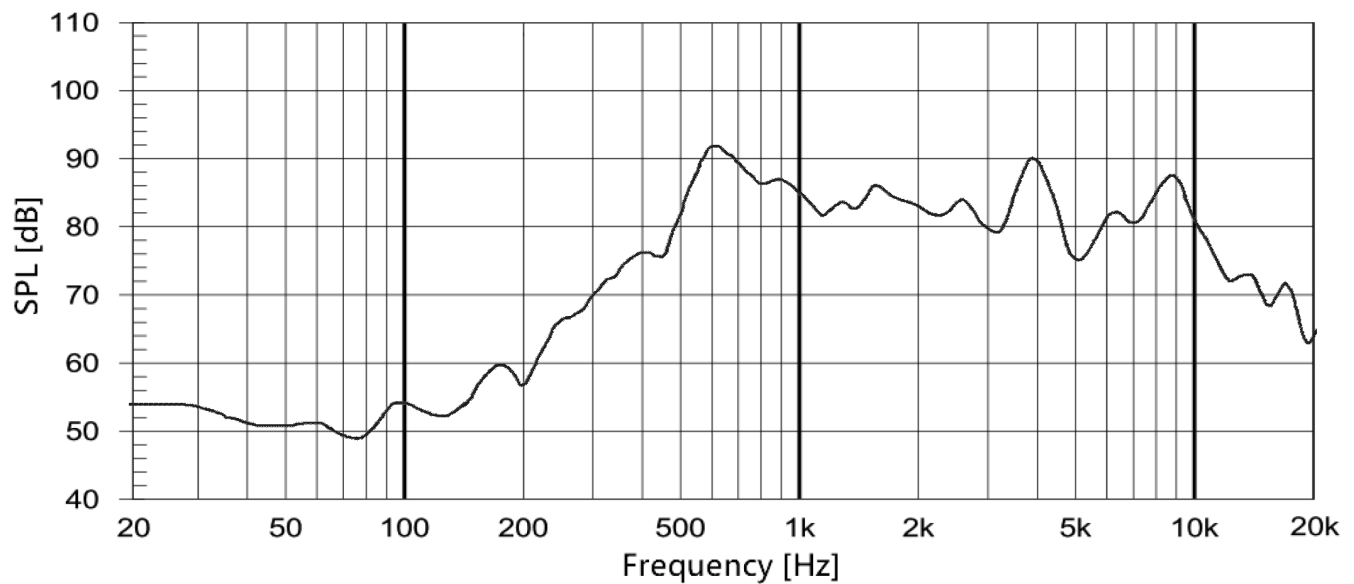

MODEL: CLS0501M-L152 | **DESCRIPTION:** SPEAKER**FEATURES**

- 50 mm
- round frame
- 0.2 W
- 8 Ω
- neodymium magnet
- PET cone
- wire leads

**SPECIFICATIONS**

parameter	conditions/description	min	typ	max	units
input power			0.2	0.5	W
impedance	at 0.8 kHz, 1.0 V	6.8	8	9.2	Ω
resonant frequency (Fo)	at 1.0 V	480	600	720	Hz
frequency response		Fo		12,000	Hz
sound pressure level	at 0.2 W, 50 cm, avg at 1.0, 1.4, 1.7, 2.0 kHz	81	84	87	dB
distortion	at 1 kHz, 0.2 W			5	%
buzz, rattle, etc.	must be normal at sine wave			1.26	V
dimensions	50 x 9				mm
magnet	Nd-Fe-B				
cone material	PET				
terminal	wire leads				
weight			13.1		g
operating temperature		-25		60	$^{\circ}$ C
hand soldering	for maximum 3 seconds	360	380	400	$^{\circ}$ C
RoHS	yes				

MECHANICAL DRAWING

units: mm
tolerance: ± 0.5 mm

wire: UL1007, 26 AWG

FREQUENCY RESPONSE CURVE

REVISION HISTORY

rev.	description	date
1.0	initial release	07/03/2007
1.01	frame shape changed, SPL increased, brand update	04/09/2020
1.02	logo, datasheet style update	08/05/2022
1.03	CUI Devices rebranded to Same Sky	09/11/2024