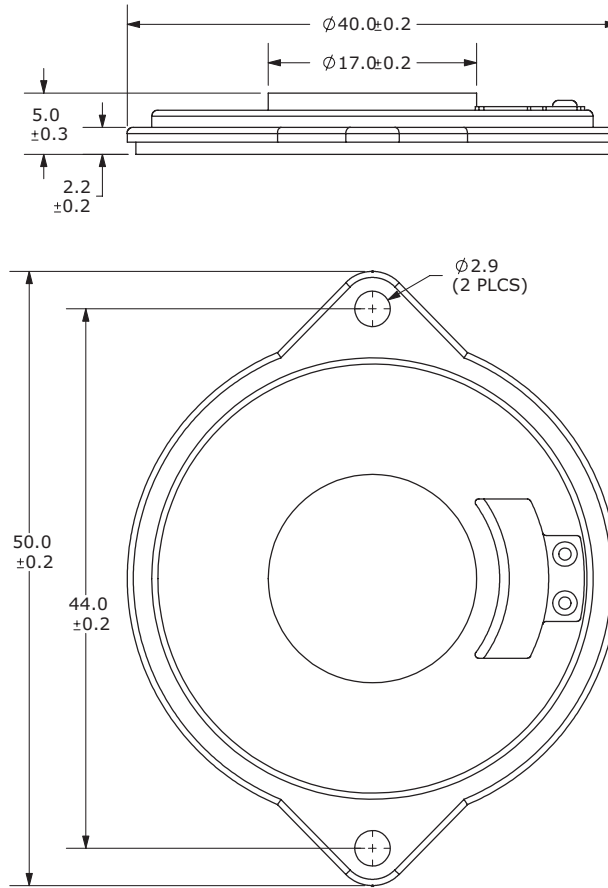

MODEL: CLS0401MAE | **DESCRIPTION:** SPEAKER**FEATURES**

- 40 mm
- round frame
- 1.0 W
- 4 Ω
- neodymium magnet
- PET cone

**SPECIFICATIONS**

parameter	conditions/description	min	typ	max	units
input power			1.0	2.0	W
impedance	at 1.0 kHz, 1.0 V	3.4	4	4.6	Ω
resonant frequency (Fo)	at 1.0 V	400	500	600	Hz
frequency response		Fo		7,000	Hz
sound pressure level	at 1.0 W, 50 cm, avg at 0.6, 0.8, 1.0, 1.2 kHz	88	91	94	dB
buzz, rattle, etc.	must be normal at sine wave			2.0	V
dimensions	\varnothing 40 x 5				mm
magnet	Nd-Fe-B				
cone material	PET				
terminal	solder pads				
weight			9.8		g
operating temperature		-25		60	$^{\circ}$ C
hand soldering	for maximum 3 seconds	340	350	360	$^{\circ}$ C
RoHS	yes				

MECHANICAL DRAWING

units: mm

FREQUENCY RESPONSE CURVE

parameter	conditions/description
potentiometer range	50 dB
rectifier	RMS
lower limit frequency	20 Hz
wr. speed	100 mm/sec
zero level	60 dB

REVISION HISTORY