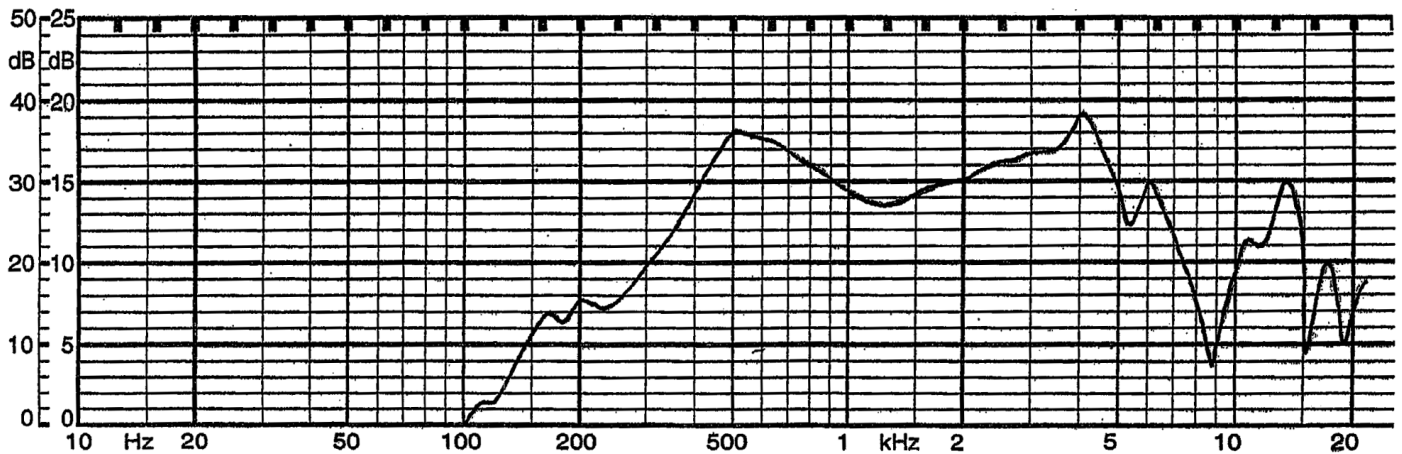

MODEL: CLS0401MAE | **DESCRIPTION:** SPEAKER**FEATURES**

- 40 mm
- round frame
- 1.0 W
- 4 Ω
- neodymium magnet
- PET cone

**SPECIFICATIONS**

parameter	conditions/description	min	typ	max	units
input power			1.0	2.0	W
impedance	at 1.0 kHz, 1.0 V	3.4	4	4.6	Ω
resonant frequency (Fo)	at 1.0 V	400	500	600	Hz
frequency response		Fo		7,000	Hz
sound pressure level	at 1.0 W, 50 cm, avg at 0.6, 0.8, 1.0, 1.2 kHz	88	91	94	dB
buzz, rattle, etc.	must be normal at sine wave			2.0	V
dimensions	\varnothing 40 x 5				mm
magnet	Nd-Fe-B				
cone material	PET				
terminal	solder pads				
weight			9.8		g
operating temperature		-25		60	$^{\circ}$ C
hand soldering	for maximum 3 seconds	340	350	360	$^{\circ}$ C
RoHS	yes				

MECHANICAL DRAWING

units: mm

FREQUENCY RESPONSE CURVE

parameter	conditions/description
potentiometer range	50 dB
rectifier	RMS
lower limit frequency	20 Hz
wr. speed	100 mm/sec
zero level	60 dB

REVISION HISTORY