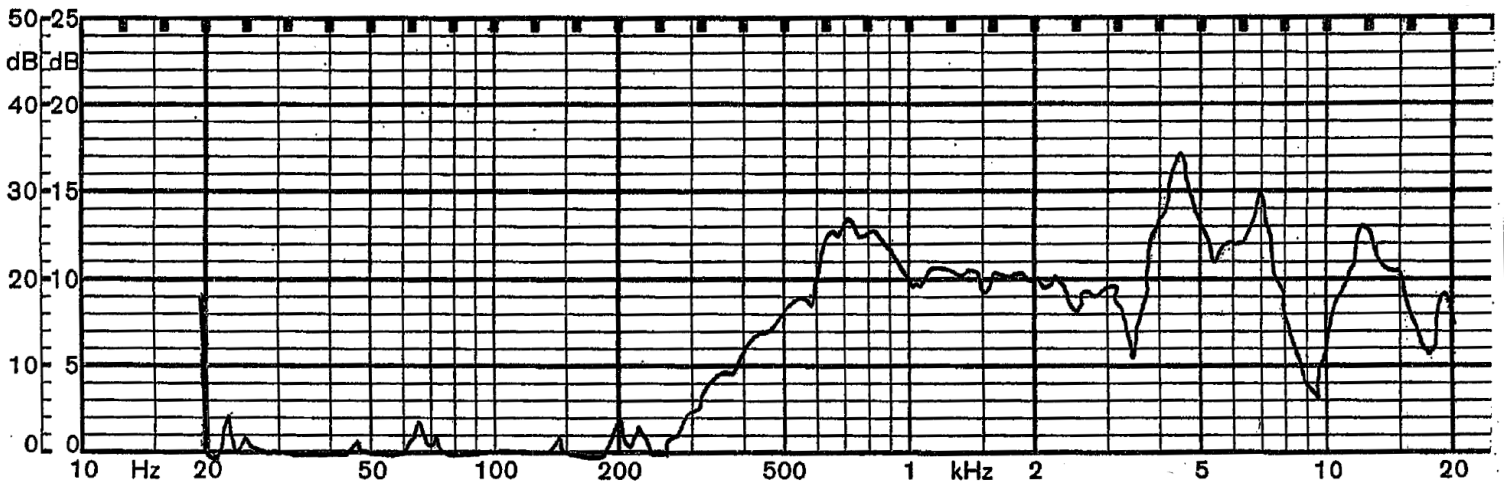

MODEL: CLS0401M | **DESCRIPTION:** SPEAKER**FEATURES**

- 40 mm round frame
- 8 Ω impedance
- rated 0.2 W
- neodymium magnet
- PET cone

**SPECIFICATIONS**

parameter	conditions/description	min	typ	max	units
input power			0.2	0.5	W
impedance	at 800 Hz, 1.0 V	6.8	8	9.2	Ω
resonant frequency (Fo)	at Fo, 1.0 V	480	600	720	Hz
frequency response		Fo		8,000	Hz
sound pressure level	at 0.2 W, 50 cm, avg at 1.0, 1.5, 1.8, 2.0 kHz	77	80	83	dB
buzz, rattle, etc.	must be normal at sine wave, frequency range			1.26	V
dimensions	\varnothing 40 x 9.7				mm
magnet	Nd-Fe-B				
cone material	PET				
terminal	solder eyelets				
operating temperature		-25		60	$^{\circ}$ C
RoHS	yes				

MECHANICAL DRAWING

units: mm
tolerance: ± 0.3 mm

FREQUENCY RESPONSE CURVE

parameter	conditions/description
potentiometer range	50 dB
rectifier	RMS
lower limit frequency	20 Hz
wr. speed	100 mm/sec
zero level	60 dB