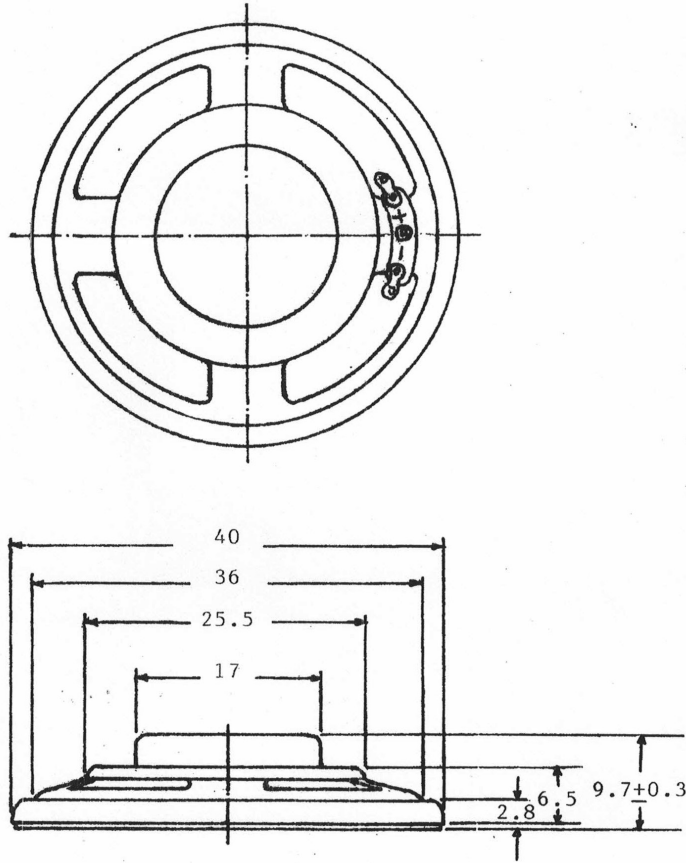

MODEL: CLS0401M | **DESCRIPTION:** SPEAKER**FEATURES**

- 40 mm round frame
- 8 Ω impedance
- rated 0.2 W
- neodymium magnet
- PET cone

**SPECIFICATIONS**

parameter	conditions/description	min	typ	max	units
input power			0.2	0.5	W
impedance	at 800 Hz, 1.0 V	6.8	8	9.2	Ω
resonant frequency (Fo)	at Fo, 1.0 V	480	600	720	Hz
frequency response		Fo		8,000	Hz
sound pressure level	at 0.2 W, 50 cm, avg at 1.0, 1.5, 1.8, 2.0 kHz	77	80	83	dB
buzz, rattle, etc.	must be normal at sine wave, frequency range			1.26	V
dimensions	\varnothing 40 x 9.7				mm
magnet	Nd-Fe-B				
cone material	PET				
terminal	solder eyelets				
operating temperature		-25		60	$^{\circ}$ C
RoHS	yes				

MECHANICAL DRAWING

units: mm
tolerance: ± 0.3 mm

FREQUENCY RESPONSE CURVE

parameter	conditions/description
potentiometer range	50 dB
rectifier	RMS
lower limit frequency	20 Hz
wr. speed	100 mm/sec
zero level	60 dB