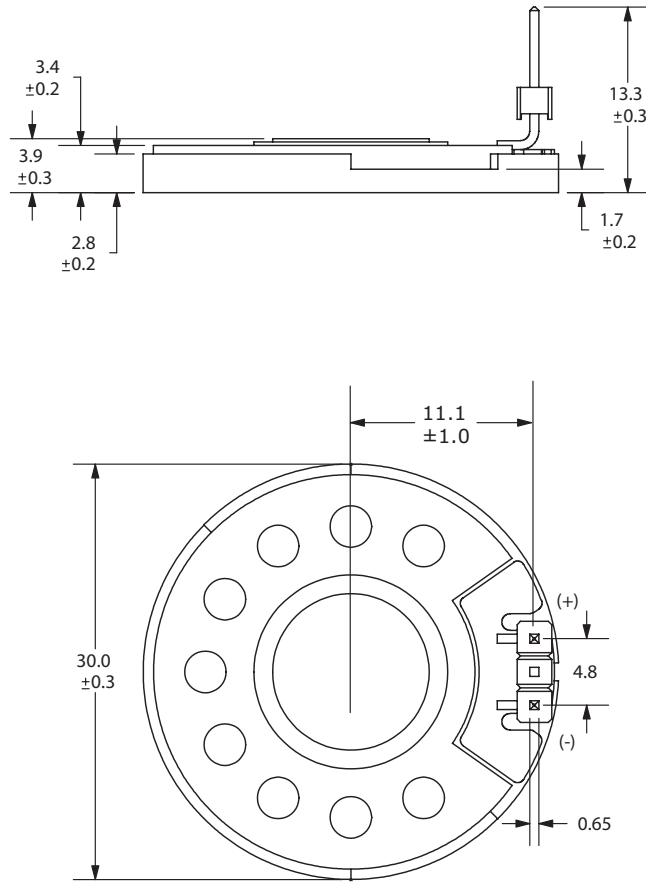

**MODEL:** CLS0301MP-1 | **DESCRIPTION:** SPEAKER**FEATURES**

- 30 mm
- round frame
- 0.2 W
- 8  $\Omega$
- neodymium magnet
- PET cone

**SPECIFICATIONS**

parameter	conditions/description	min	typ	max	units
input power			0.2	0.3	W
impedance	at 1.5 kHz, 1.0 V	6.8	8	9.2	$\Omega$
resonant frequency (Fo)	at 1.0 V	400	500	600	Hz
frequency response		Fo		6,000	Hz
sound pressure level	at 0.2 W, 50 cm, avg at 0.8, 1.0, 1.2, 1.5 kHz	75	78	81	dB
buzz, rattle, etc.	must be normal at sine wave			1.26	V
dimensions	$\varnothing 30 \times 3.9$				mm
magnet	Nd-Fe-B				
cone material	PET				
terminal	solder pins/posts				
weight			3.0		g
operating temperature		-25		60	$^{\circ}\text{C}$
RoHS	yes				

## MECHANICAL DRAWING

units: mm