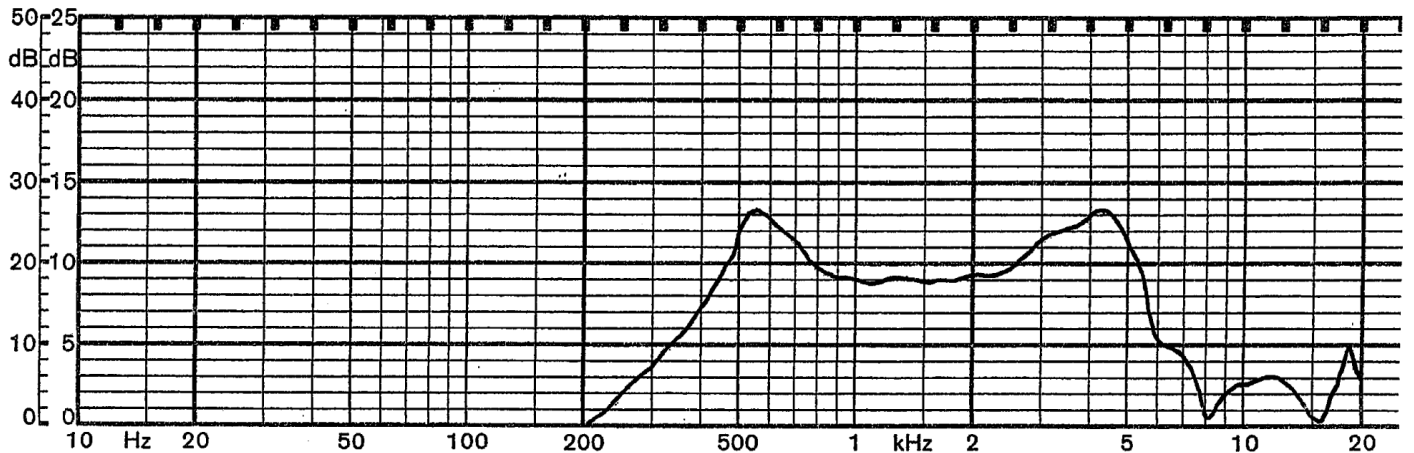

**MODEL:** CLS0301MP-1 | **DESCRIPTION:** SPEAKER**FEATURES**

- 30 mm
- round frame
- 0.2 W
- 8  $\Omega$
- neodymium magnet
- PET cone

**SPECIFICATIONS**

parameter	conditions/description	min	typ	max	units
input power			0.2	0.3	W
impedance	at 1.5 kHz, 1.0 V	6.8	8	9.2	$\Omega$
resonant frequency (Fo)	at 1.0 V	400	500	600	Hz
frequency response		Fo		6,000	Hz
sound pressure level	at 0.2 W, 50 cm, avg at 0.8, 1.0, 1.2, 1.5 kHz	75	78	81	dB
buzz, rattle, etc.	must be normal at sine wave			1.26	V
dimensions	$\varnothing 30 \times 3.9$				mm
magnet	Nd-Fe-B				
cone material	PET				
terminal	solder pins/posts				
weight			3.0		g
operating temperature		-25		60	$^{\circ}\text{C}$
RoHS	yes				

## FREQUENCY RESPONSE CURVE

parameter	conditions/description
potentiometer range	50 dB
rectifier	RMS
lower limit frequency	20 Hz
wr. speed	100 mm/sec
zero level	60 dB