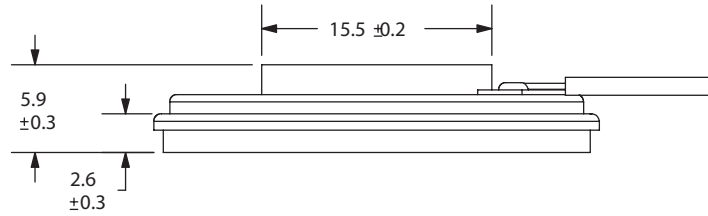

MODEL: CLS0301-L152 | **DESCRIPTION:** SPEAKER**FEATURES**

- 30 mm
- round frame
- 1.0 W
- 8 Ω
- neodymium magnet
- paper cone
- wire leads

**SPECIFICATIONS**

parameter	conditions/description	min	typ	max	units
input power			1.0	2.0	W
impedance	at 1.0 kHz, 1.0 V	6.8	8	9.2	Ω
resonant frequency (Fo)	at 1.0 V	440	550	660	Hz
frequency response		Fo		20,000	Hz
sound pressure level	at 1.0 W, 50 cm, avg at 0.8, 1.0, 1.2, 1.5 kHz	83	86	89	dB
buzz, rattle, etc.	must be normal at sine wave			2.83	V
dimensions	\varnothing 30 x 5.9				mm
magnet	Nd-Fe-B				
cone material	paper				
terminal	wire leads				
weight			6.5		g
operating temperature		-25		70	$^{\circ}$ C
hand soldering	for maximum 3 seconds	340	350	360	$^{\circ}$ C
RoHS	yes				

MECHANICAL DRAWING

units: mm

wire: UL1007 28 AWG
length: 152 mm

FREQUENCY RESPONSE CURVE

parameter	conditions/description
potentiometer range	50 dB
rectifier	RMS
lower limit frequency	20 Hz
wr. speed	100 mm/sec
zero level	60 dB