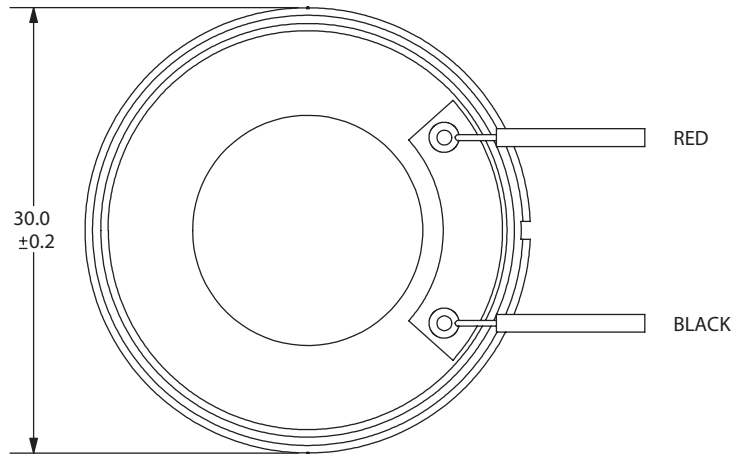

MODEL: CLS0301-L152 | **DESCRIPTION:** SPEAKER**FEATURES**

- 30 mm
- round frame
- 1.0 W
- 8 Ω
- neodymium magnet
- paper cone
- wire leads

**SPECIFICATIONS**

parameter	conditions/description	min	typ	max	units
input power			1.0	2.0	W
impedance	at 1.0 kHz, 1.0 V	6.8	8	9.2	Ω
resonant frequency (Fo)	at 1.0 V	440	550	660	Hz
frequency response		Fo		20,000	Hz
sound pressure level	at 1.0 W, 50 cm, avg at 0.8, 1.0, 1.2, 1.5 kHz	83	86	89	dB
buzz, rattle, etc.	must be normal at sine wave			2.83	V
dimensions	\varnothing 30 x 5.9				mm
magnet	Nd-Fe-B				
cone material	paper				
terminal	wire leads				
weight			6.5		g
operating temperature		-25		70	$^{\circ}$ C
hand soldering	for maximum 3 seconds	340	350	360	$^{\circ}$ C
RoHS	yes				

MECHANICAL DRAWING

units: mm

wire: UL1007 28 AWG
length: 152 mm

FREQUENCY RESPONSE CURVE

parameter	conditions/description
potentiometer range	50 dB
rectifier	RMS
lower limit frequency	20 Hz
wr. speed	100 mm/sec
zero level	60 dB