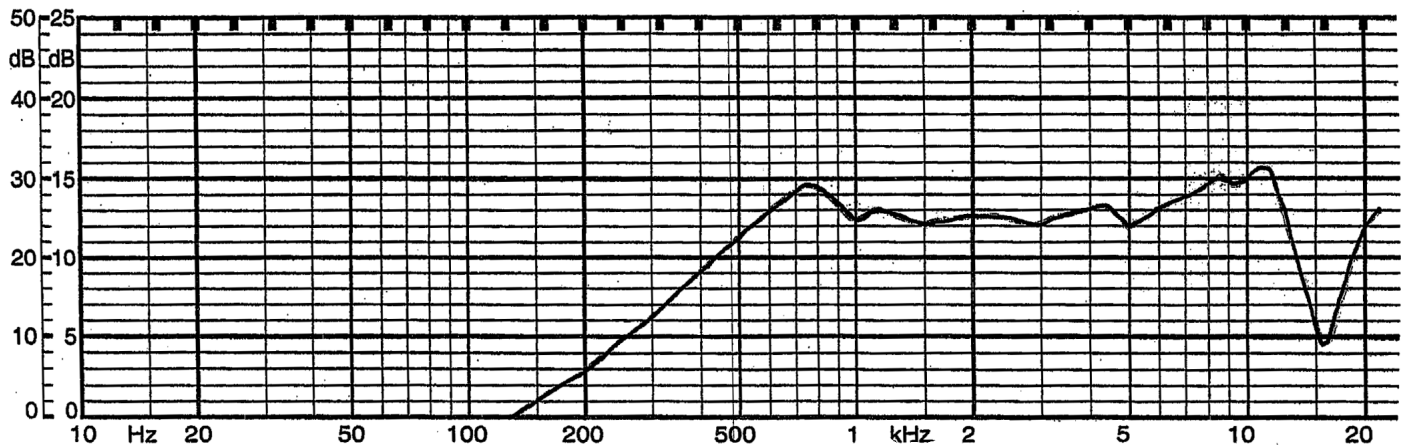

MODEL: CLS0301-L152 | **DESCRIPTION:** SPEAKER**FEATURES**

- 30 mm
- round frame
- 1.0 W
- 8 Ω
- neodymium magnet
- paper cone
- wire leads

**SPECIFICATIONS**

parameter	conditions/description	min	typ	max	units
input power			1.0	2.0	W
impedance	at 1.0 kHz, 1.0 V	6.8	8	9.2	Ω
resonant frequency (Fo)	at 1.0 V	440	550	660	Hz
frequency response		Fo		20,000	Hz
sound pressure level	at 1.0 W, 50 cm, avg at 0.8, 1.0, 1.2, 1.5 kHz	83	86	89	dB
buzz, rattle, etc.	must be normal at sine wave			2.83	V
dimensions	\varnothing 30 x 5.9				mm
magnet	Nd-Fe-B				
cone material	paper				
terminal	wire leads				
weight			6.5		g
operating temperature		-25		70	$^{\circ}$ C
hand soldering	for maximum 3 seconds	340	350	360	$^{\circ}$ C
RoHS	yes				

MECHANICAL DRAWING

units: mm

wire: UL1007 28 AWG
length: 152 mm

FREQUENCY RESPONSE CURVE

parameter	conditions/description
potentiometer range	50 dB
rectifier	RMS
lower limit frequency	20 Hz
wr. speed	100 mm/sec
zero level	60 dB