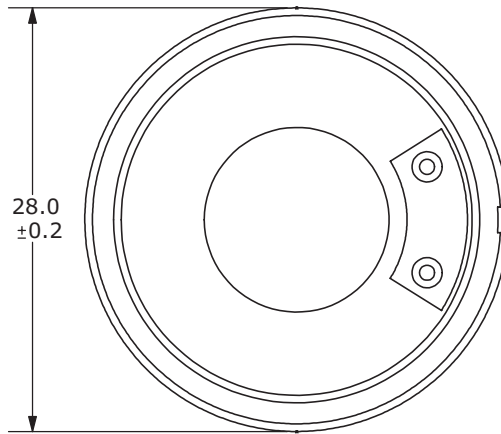

MODEL: CLS0282MA | **DESCRIPTION:** SPEAKER**FEATURES**

- 28 mm
- round frame
- 0.5 W
- 8 Ω
- neodymium magnet
- PET cone

**SPECIFICATIONS**

parameter	conditions/description	min	typ	max	units
input power			0.5	1.0	W
impedance	at 1.5 kHz, 1.0 V	6.8	8	9.2	Ω
resonant frequency (Fo)	at 1.0 V	440	550	660	Hz
frequency response		Fo		10,000	Hz
sound pressure level	at 0.5 W, 50 cm, avg at 0.8, 1.0, 1.2, 1.5 kHz	82	85	88	dB
buzz, rattle, etc.	must be normal at sine wave			2.0	V
dimensions	\varnothing 28 x 5				mm
magnet	Nd-Fe-B				
cone material	PET				
terminal	solder pads				
weight			4.9		g
operating temperature		-25		60	$^{\circ}$ C
hand soldering	for maximum 3 seconds	340	350	360	$^{\circ}$ C
RoHS	yes				

MECHANICAL DRAWING

units: mm

FREQUENCY RESPONSE CURVE

parameter	conditions/description
potentiometer range	50 dB
rectifier	RMS
lower limit frequency	20 Hz
wr. speed	100 mm/sec
zero level	60 dB

REVISION HISTORY