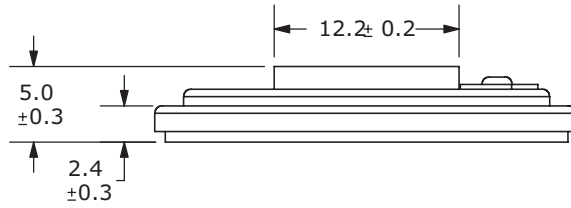

MODEL: CLS0282MA | **DESCRIPTION:** SPEAKER**FEATURES**

- 28 mm
- round frame
- 0.5 W
- 8 Ω
- neodymium magnet
- PET cone

**SPECIFICATIONS**

parameter	conditions/description	min	typ	max	units
input power			0.5	1.0	W
impedance	at 1.5 kHz, 1.0 V	6.8	8	9.2	Ω
resonant frequency (Fo)	at 1.0 V	440	550	660	Hz
frequency response		Fo		10,000	Hz
sound pressure level	at 0.5 W, 50 cm, avg at 0.8, 1.0, 1.2, 1.5 kHz	82	85	88	dB
buzz, rattle, etc.	must be normal at sine wave			2.0	V
dimensions	\varnothing 28 x 5				mm
magnet	Nd-Fe-B				
cone material	PET				
terminal	solder pads				
weight			4.9		g
operating temperature		-25		60	$^{\circ}$ C
hand soldering	for maximum 3 seconds	340	350	360	$^{\circ}$ C
RoHS	yes				

MECHANICAL DRAWING

units: mm

FREQUENCY RESPONSE CURVE

parameter	conditions/description
potentiometer range	50 dB
rectifier	RMS
lower limit frequency	20 Hz
wr. speed	100 mm/sec
zero level	60 dB

REVISION HISTORY