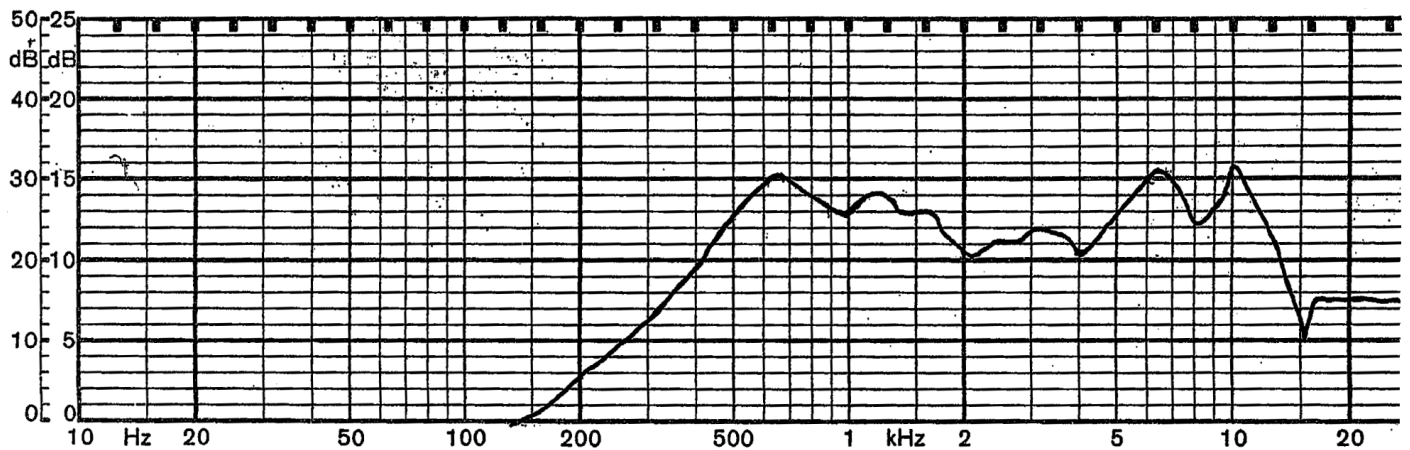

MODEL: CLS0282MA | **DESCRIPTION:** SPEAKER**FEATURES**

- 28 mm
- round frame
- 0.5 W
- 8 Ω
- neodymium magnet
- PET cone

**SPECIFICATIONS**

parameter	conditions/description	min	typ	max	units
input power			0.5	1.0	W
impedance	at 1.5 kHz, 1.0 V	6.8	8	9.2	Ω
resonant frequency (Fo)	at 1.0 V	440	550	660	Hz
frequency response		Fo		10,000	Hz
sound pressure level	at 0.5 W, 50 cm, avg at 0.8, 1.0, 1.2, 1.5 kHz	82	85	88	dB
buzz, rattle, etc.	must be normal at sine wave			2.0	V
dimensions	\varnothing 28 x 5				mm
magnet	Nd-Fe-B				
cone material	PET				
terminal	solder pads				
weight			4.9		g
operating temperature		-25		60	$^{\circ}$ C
hand soldering	for maximum 3 seconds	340	350	360	$^{\circ}$ C
RoHS	yes				

MECHANICAL DRAWING

units: mm

FREQUENCY RESPONSE CURVE

parameter	conditions/description
potentiometer range	50 dB
rectifier	RMS
lower limit frequency	20 Hz
wr. speed	100 mm/sec
zero level	60 dB

REVISION HISTORY