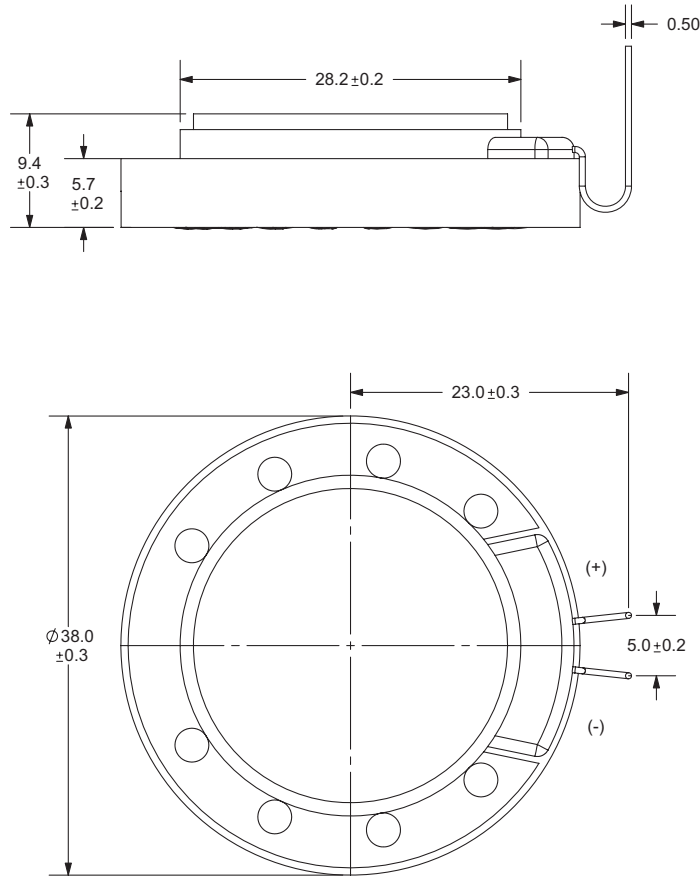

MODEL: CLF0381MP-1 | **DESCRIPTION:** SPEAKER**FEATURES**

- 38 mm
- round frame
- 0.25 W
- 8 Ω
- ferrite magnet
- PET cone

**SPECIFICATIONS**

parameter	conditions/description	min	typ	max	units
input power			0.25	0.4	W
impedance	at 1.0 kHz, 1.0 V	6.8	8	9.2	Ω
resonant frequency (Fo)	at 1.0 V	304	380	456	Hz
frequency response		Fo		10,000	Hz
sound pressure level	at 0.1 W, 5 cm, avg at 0.6, 0.8, 1.0, 1.2 kHz	90	93	96	dB
buzz, rattle, etc.	must be normal at sine wave			1.41	V
dimensions	\varnothing 38 x 9.4				mm
magnet	ferrite				
cone material	PET				
terminal	solder pins/posts				
weight			15.6		g
operating temperature		-25		60	$^{\circ}$ C
RoHS	yes				

MECHANICAL DRAWING

units: mm

FREQUENCY RESPONSE CURVE

parameter	conditions/description
potentiometer range	50 dB
rectifier	RMS
lower limit frequency	20 Hz
wr. speed	100 mm/sec
zero level	60 dB

REVISION HISTORY