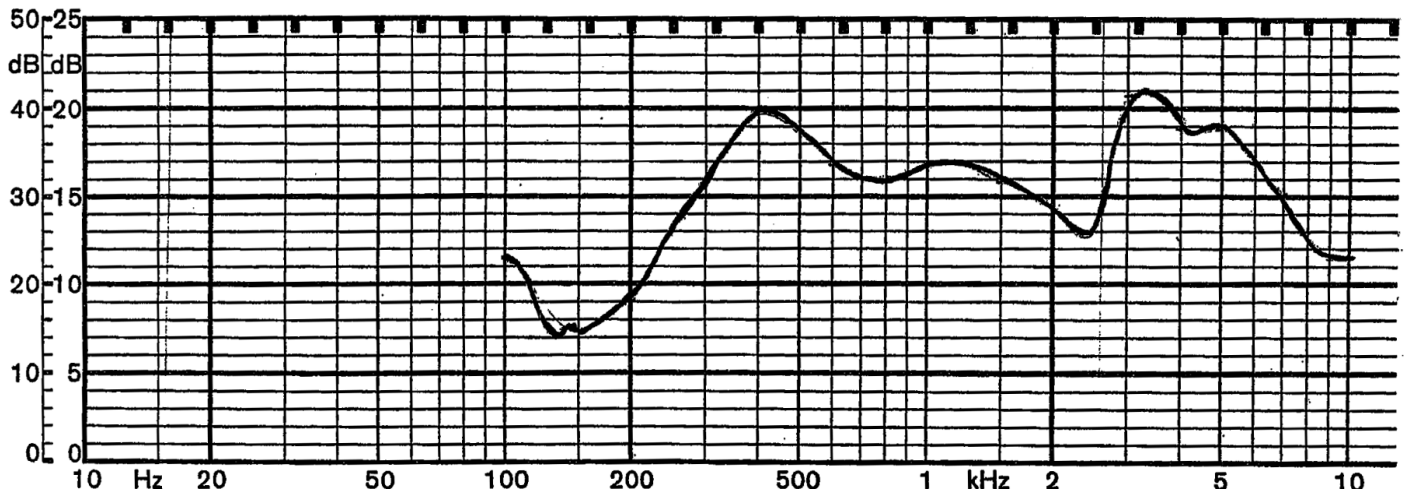

MODEL: CLF0381MP-1 | **DESCRIPTION:** SPEAKER**FEATURES**

- 38 mm
- round frame
- 0.25 W
- 8 Ω
- ferrite magnet
- PET cone

**SPECIFICATIONS**

parameter	conditions/description	min	typ	max	units
input power			0.25	0.4	W
impedance	at 1.0 kHz, 1.0 V	6.8	8	9.2	Ω
resonant frequency (Fo)	at 1.0 V	304	380	456	Hz
frequency response		Fo		10,000	Hz
sound pressure level	at 0.1 W, 5 cm, avg at 0.6, 0.8, 1.0, 1.2 kHz	90	93	96	dB
buzz, rattle, etc.	must be normal at sine wave			1.41	V
dimensions	\varnothing 38 x 9.4				mm
magnet	ferrite				
cone material	PET				
terminal	solder pins/posts				
weight			15.6		g
operating temperature		-25		60	$^{\circ}$ C
RoHS	yes				

MECHANICAL DRAWING

units: mm

FREQUENCY RESPONSE CURVE

parameter	conditions/description
potentiometer range	50 dB
rectifier	RMS
lower limit frequency	20 Hz
wr. speed	100 mm/sec
zero level	60 dB

REVISION HISTORY