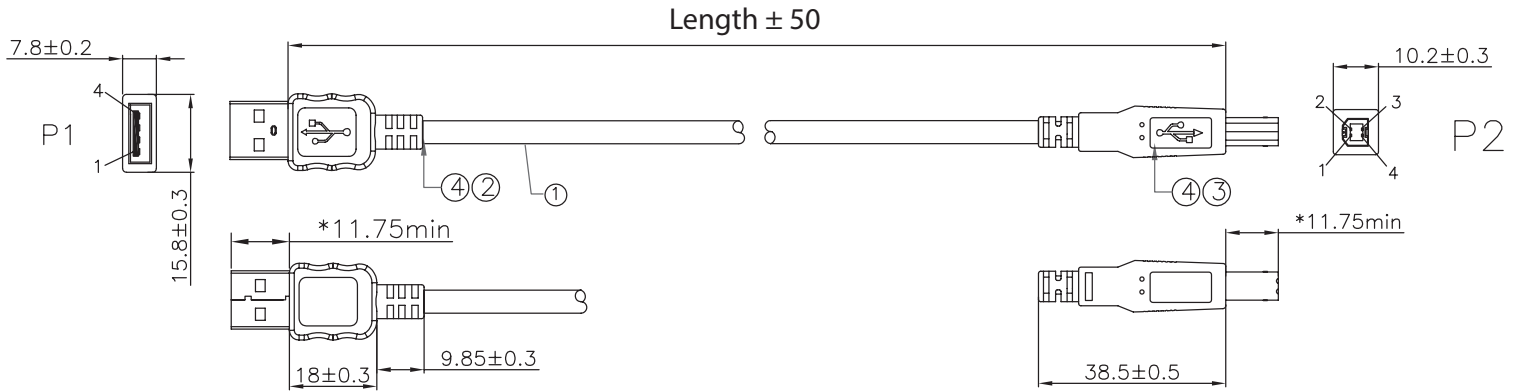

## MECHANICAL DRAWING

units: mm  
 tolerance:  
 $X \leq 30$ :  $\pm 1.5$  mm  
 $31 < X \leq 100$ :  $\pm 2.0$  mm  
 unless otherwise noted

ITEM	DESCRIPTION
1	cable (PVC version) UL2725 [#28*1P+#24*2C+ AEB(65%) Jacket PVC; Black OD=4.7±0.2 mm; 30 V (UL94VW-1)
1	cable (TPE version) [#28*1P+#24*2C+ AEB(65%) Jacket TPE; Black OD=4.7±0.2 mm; 30 V (UL94V-0)
2	connector 1 USB 2.0 A/M; Color: White; Contact: gold flash; Shell: Ni plated
3	connector 2 USB 2.0 B/M; Color: White; Contact: gold plated; Shell: Ni plated
4	overmold PVC 45P or TPE (UL94V-0)

## PACKAGING

units: mm

Carton Size: 546 x 355 x 186 mm

Carton QTY:

0.5 m length models: 200 pcs/carton

1.0 m length models: 150 pcs/carton

1.5 m length models: 150 pcs/carton

2.0 m length models: 100 pcs/carton