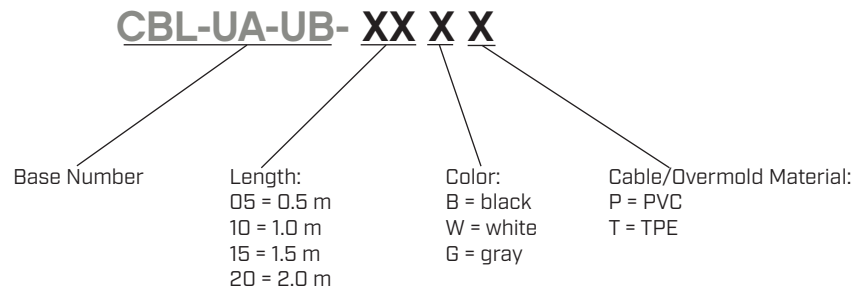

PART NUMBER KEY