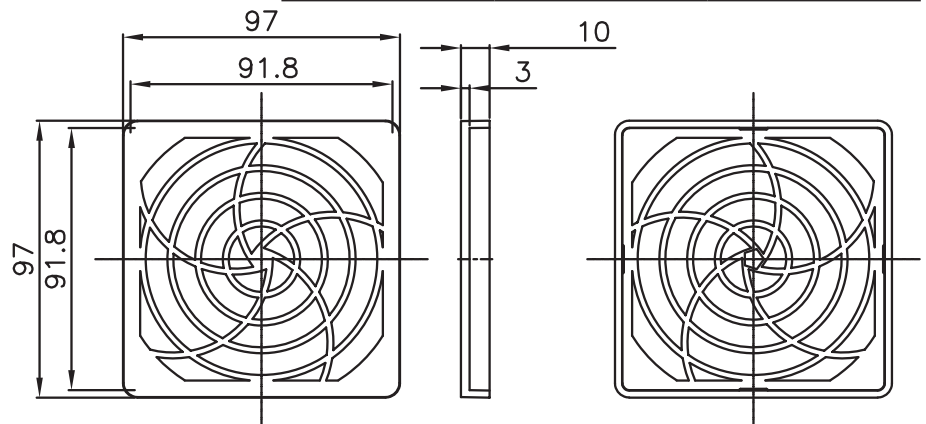

MECHANICAL DRAWING

units: mm
tolerance: ±1.0 mm
unless otherwise noted

DESCRIPTION	MATERIAL	PLATING/COLOR
housing	PA-707 (UL94HB)	black
media	polyurethane foam (30 PPI)	

UPPER HOUSING

LOWER HOUSING