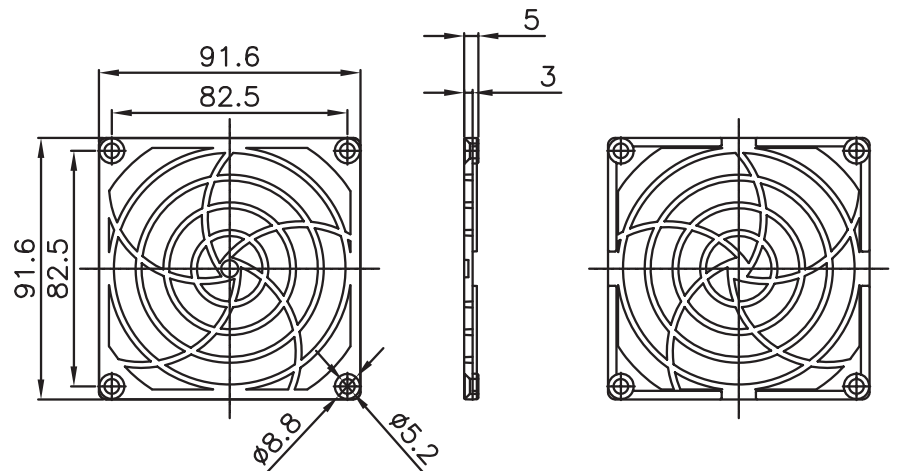

MODEL: CFFA-920 | **DESCRIPTION:** FAN FILTER

FEATURES

- 97 x 97 mm fan filter
- 82.5 mm pitch
- for use with 92 mm fan

MECHANICAL DRAWING

units: mm
tolerance: ±1.0 mm
unless otherwise noted

DESCRIPTION	MATERIAL	PLATING/COLOR
housing	PA-707 (UL94HB)	black
media	polyurethane foam (30 PPI)	

UPPER HOUSING

LOWER HOUSING