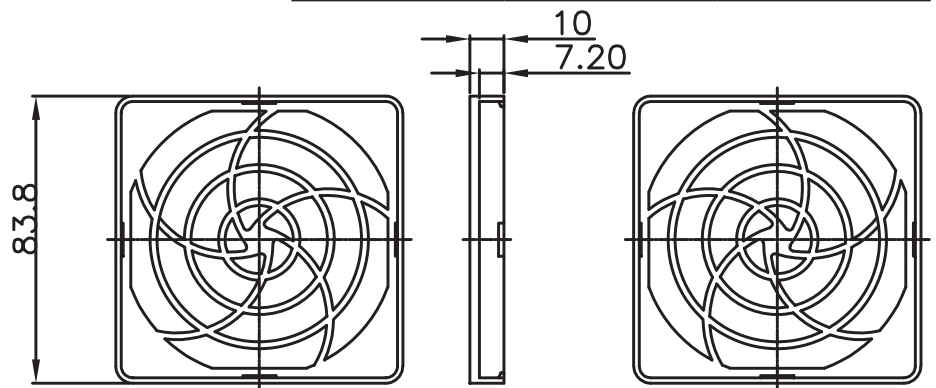

MECHANICAL DRAWING

units: mm
tolerance: ±1.0 mm
unless otherwise noted

DESCRIPTION	MATERIAL	PLATING/COLOR
housing	PA-707 (UL94HB)	black
media	polyurethane foam (30 PPI)	

UPPER HOUSING

LOWER HOUSING