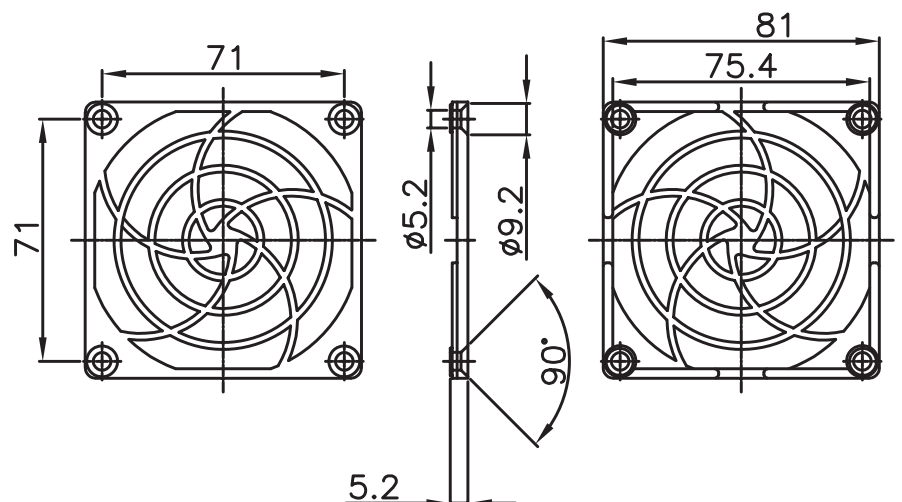

MODEL: CFFA-800 | **DESCRIPTION:** FAN FILTER

FEATURES

- 83.8 x 83.8 mm fan filter
- 71 mm pitch
- for use with 80 mm fan

MECHANICAL DRAWING

units: mm
tolerance: ±1.0 mm
unless otherwise noted

DESCRIPTION	MATERIAL	PLATING/COLOR
housing	PA-707 (UL94HB)	black
media	polyurethane foam (30 PPI)	

UPPER HOUSING

LOWER HOUSING