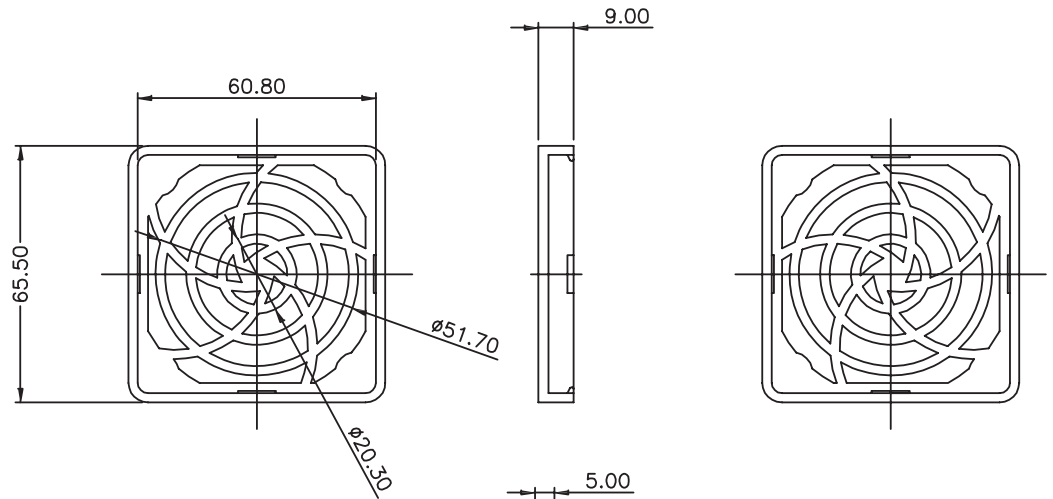

**MODEL:** CFFA-600 | **DESCRIPTION:** FAN FILTER

**FEATURES**

- 65.5 x 65.5 mm fan filter
- 50.0 mm pitch
- for use with 60 mm fan

**MECHANICAL DRAWING**

units: mm  
tolerance: ±1.0 mm  
unless otherwise noted

DESCRIPTION	MATERIAL	PLATING/COLOR
housing	PA-707 (UL94HB)	black
media	polyurethane foam (30 PPI)	

UPPER HOUSING

LOWER HOUSING