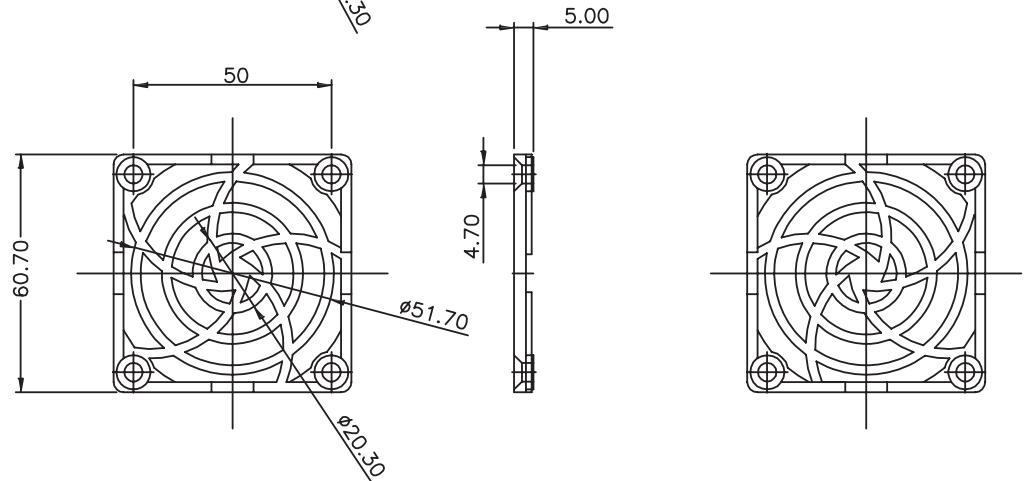

LOWER HOUSING