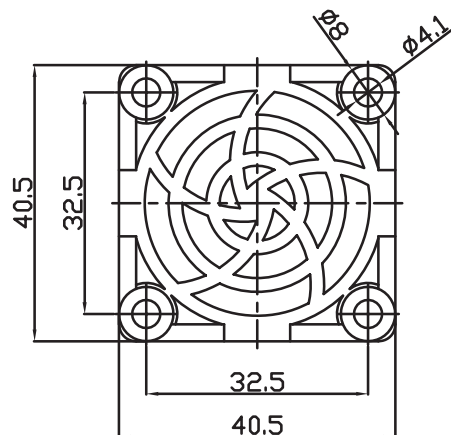

LOWER HOUSING