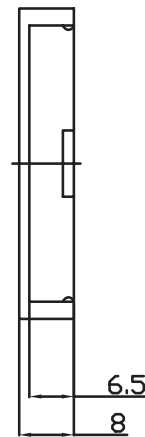

MECHANICAL DRAWING

units: mm
tolerance: ±1.0 mm
unless otherwise noted

DESCRIPTION	MATERIAL	PLATING/COLOR
housing	PA-707 (UL94HB)	black
media	polyurethane foam (30 PPI)	

UPPER HOUSING