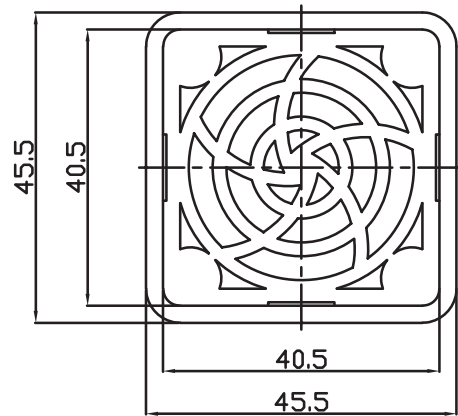

MECHANICAL DRAWING

units: mm
tolerance: ±1.0 mm
unless otherwise noted

DESCRIPTION	MATERIAL	PLATING/COLOR
housing	PA-707 (UL94HB)	black
media	polyurethane foam (30 PPI)	

UPPER HOUSING