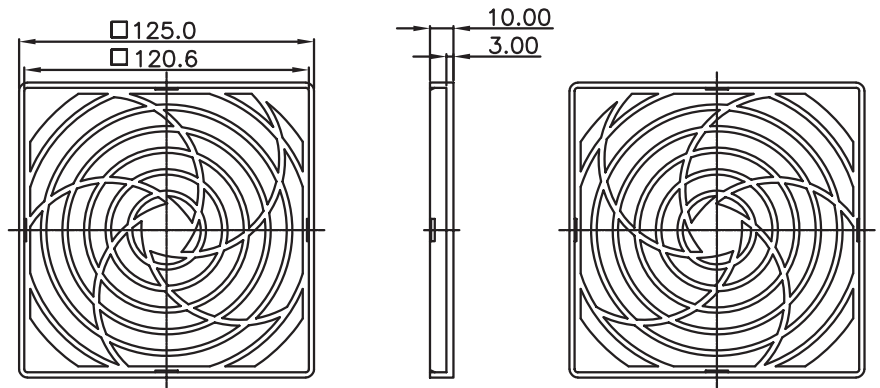

MECHANICAL DRAWING

units: mm
tolerance: ±1.0 mm
unless otherwise noted

DESCRIPTION	MATERIAL	PLATING/COLOR
housing	PA-707 (UL94HB)	black
media	polyurethane foam (30 PPI)	

UPPER HOUSING

LOWER HOUSING